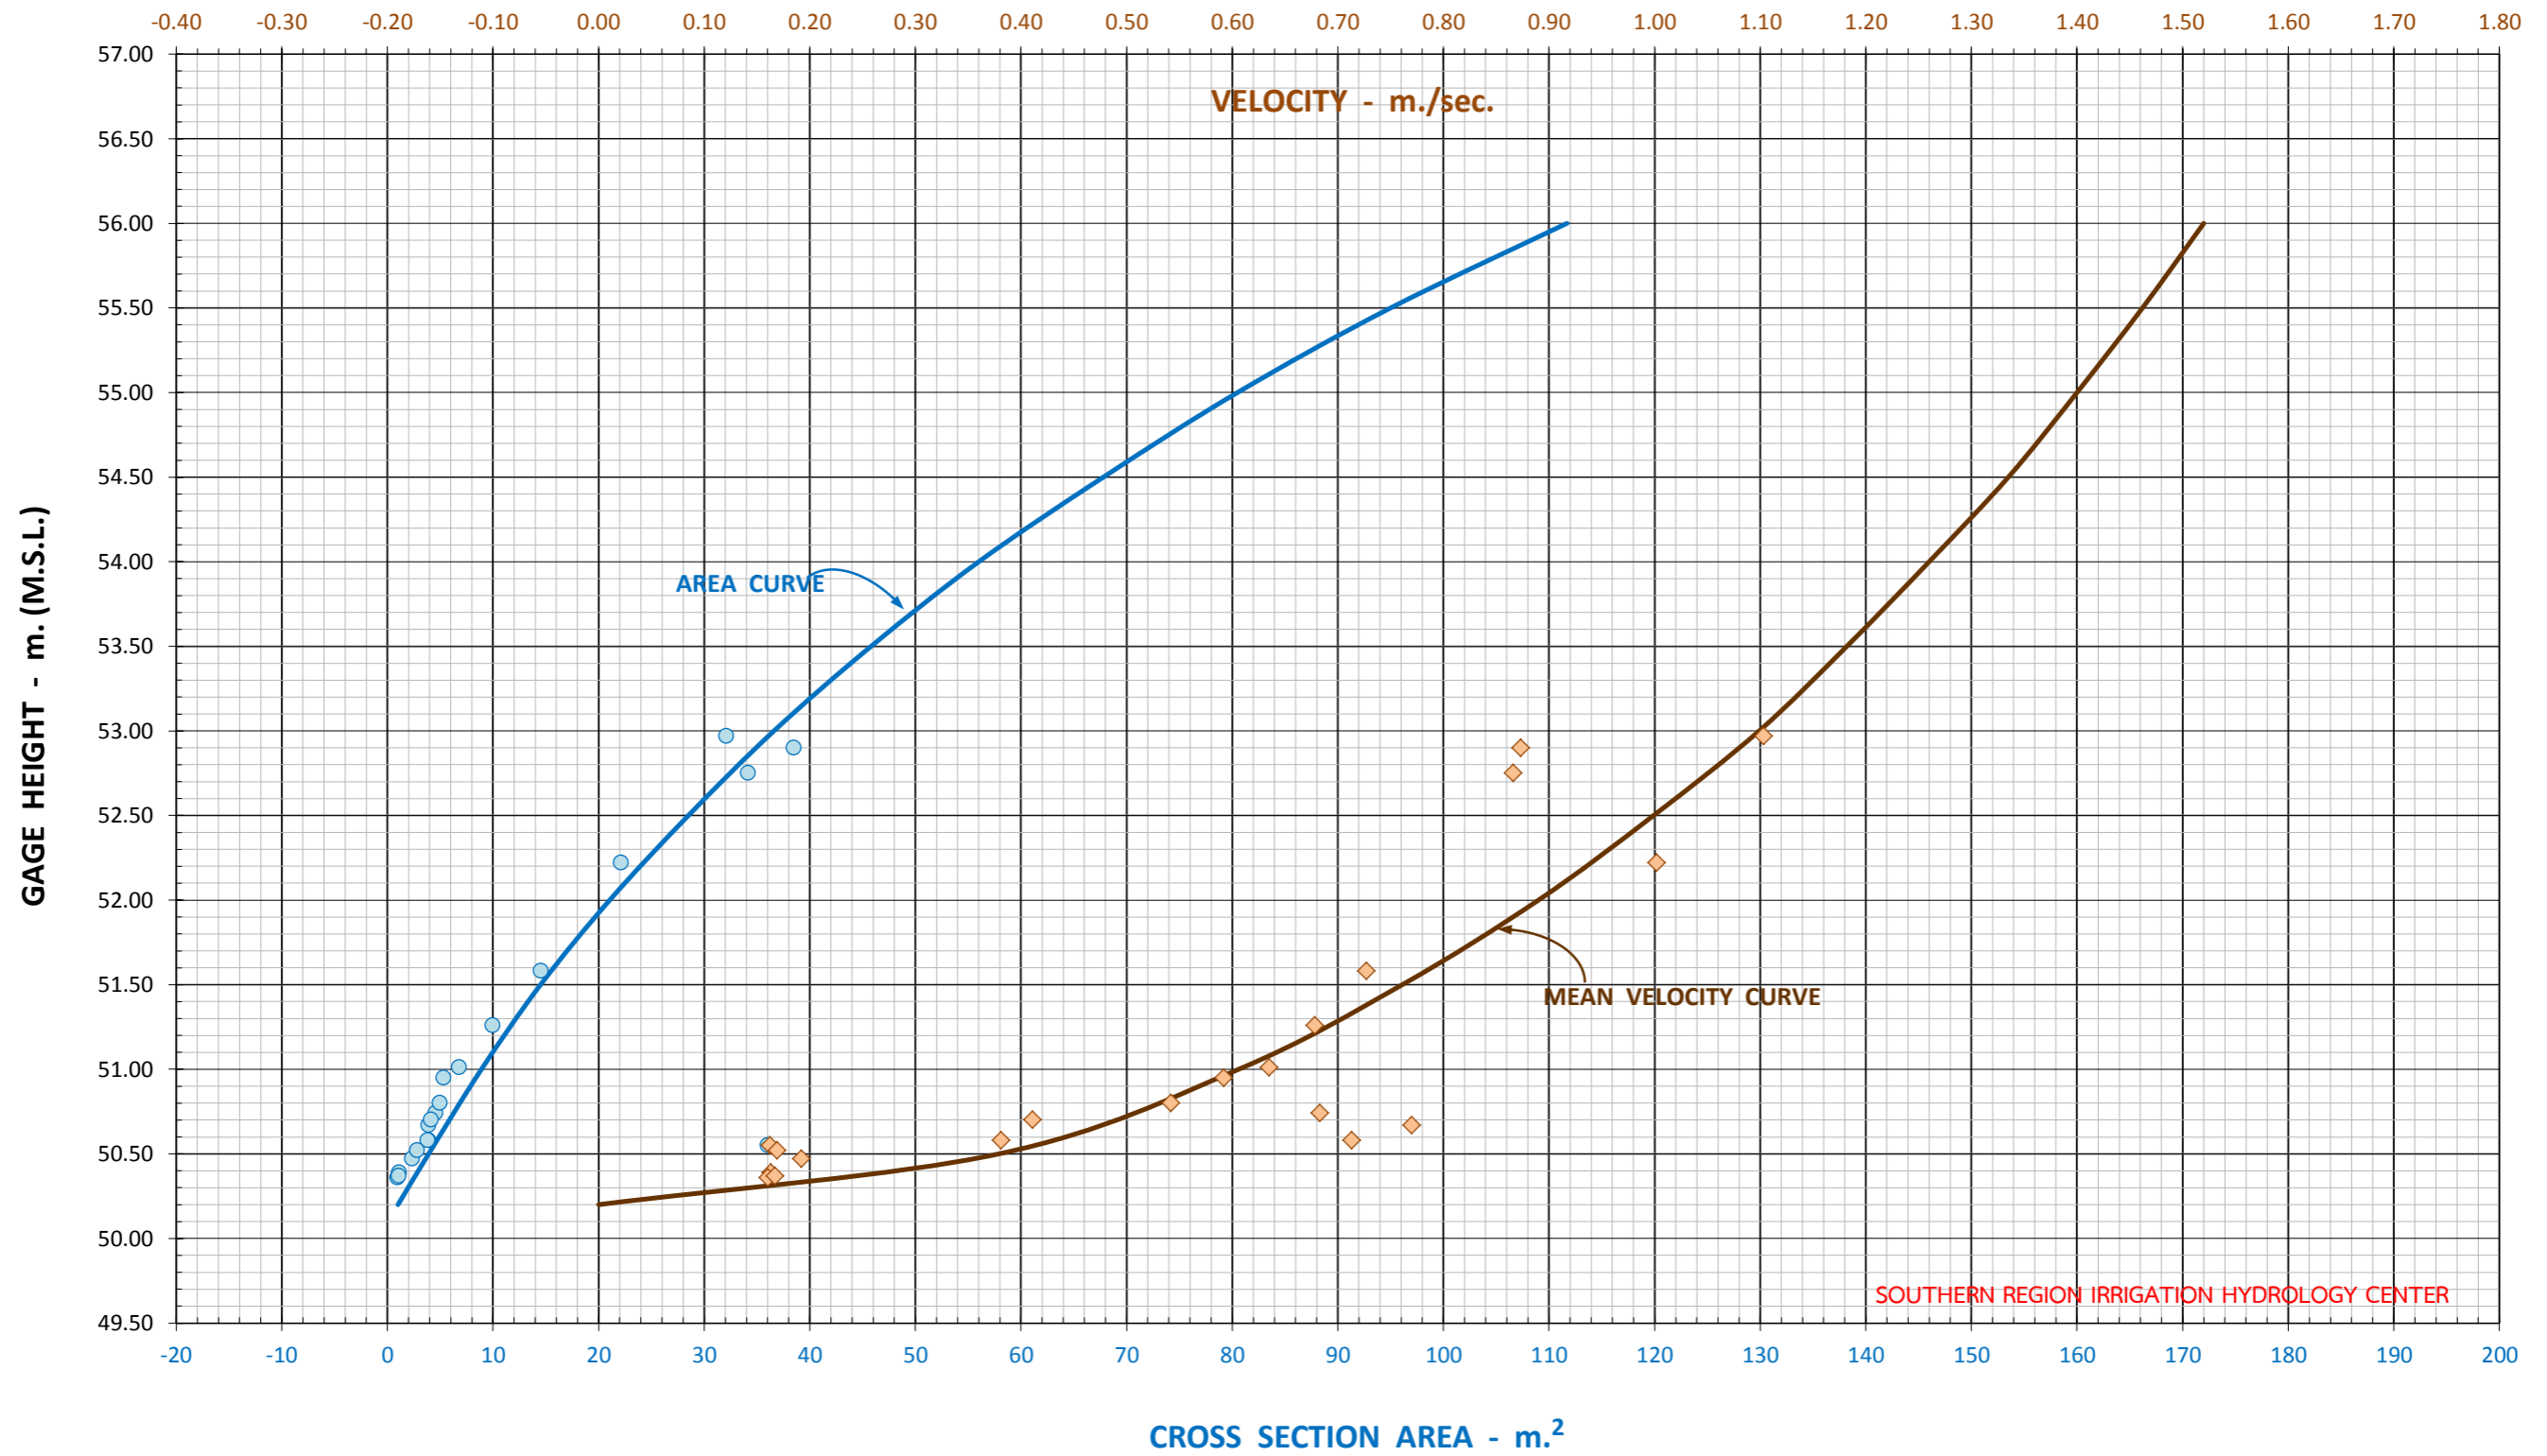

# AREA CURVE AND VELOCITY CURVE WATER YEAR 2023 STATION X.276 KHLONG THA NAE AT BAN KAO PU , SRI BAN PHOT , PHATTHALUNG

SOUTHERN REGION IRRIGATION HYDROLOGY CENTER