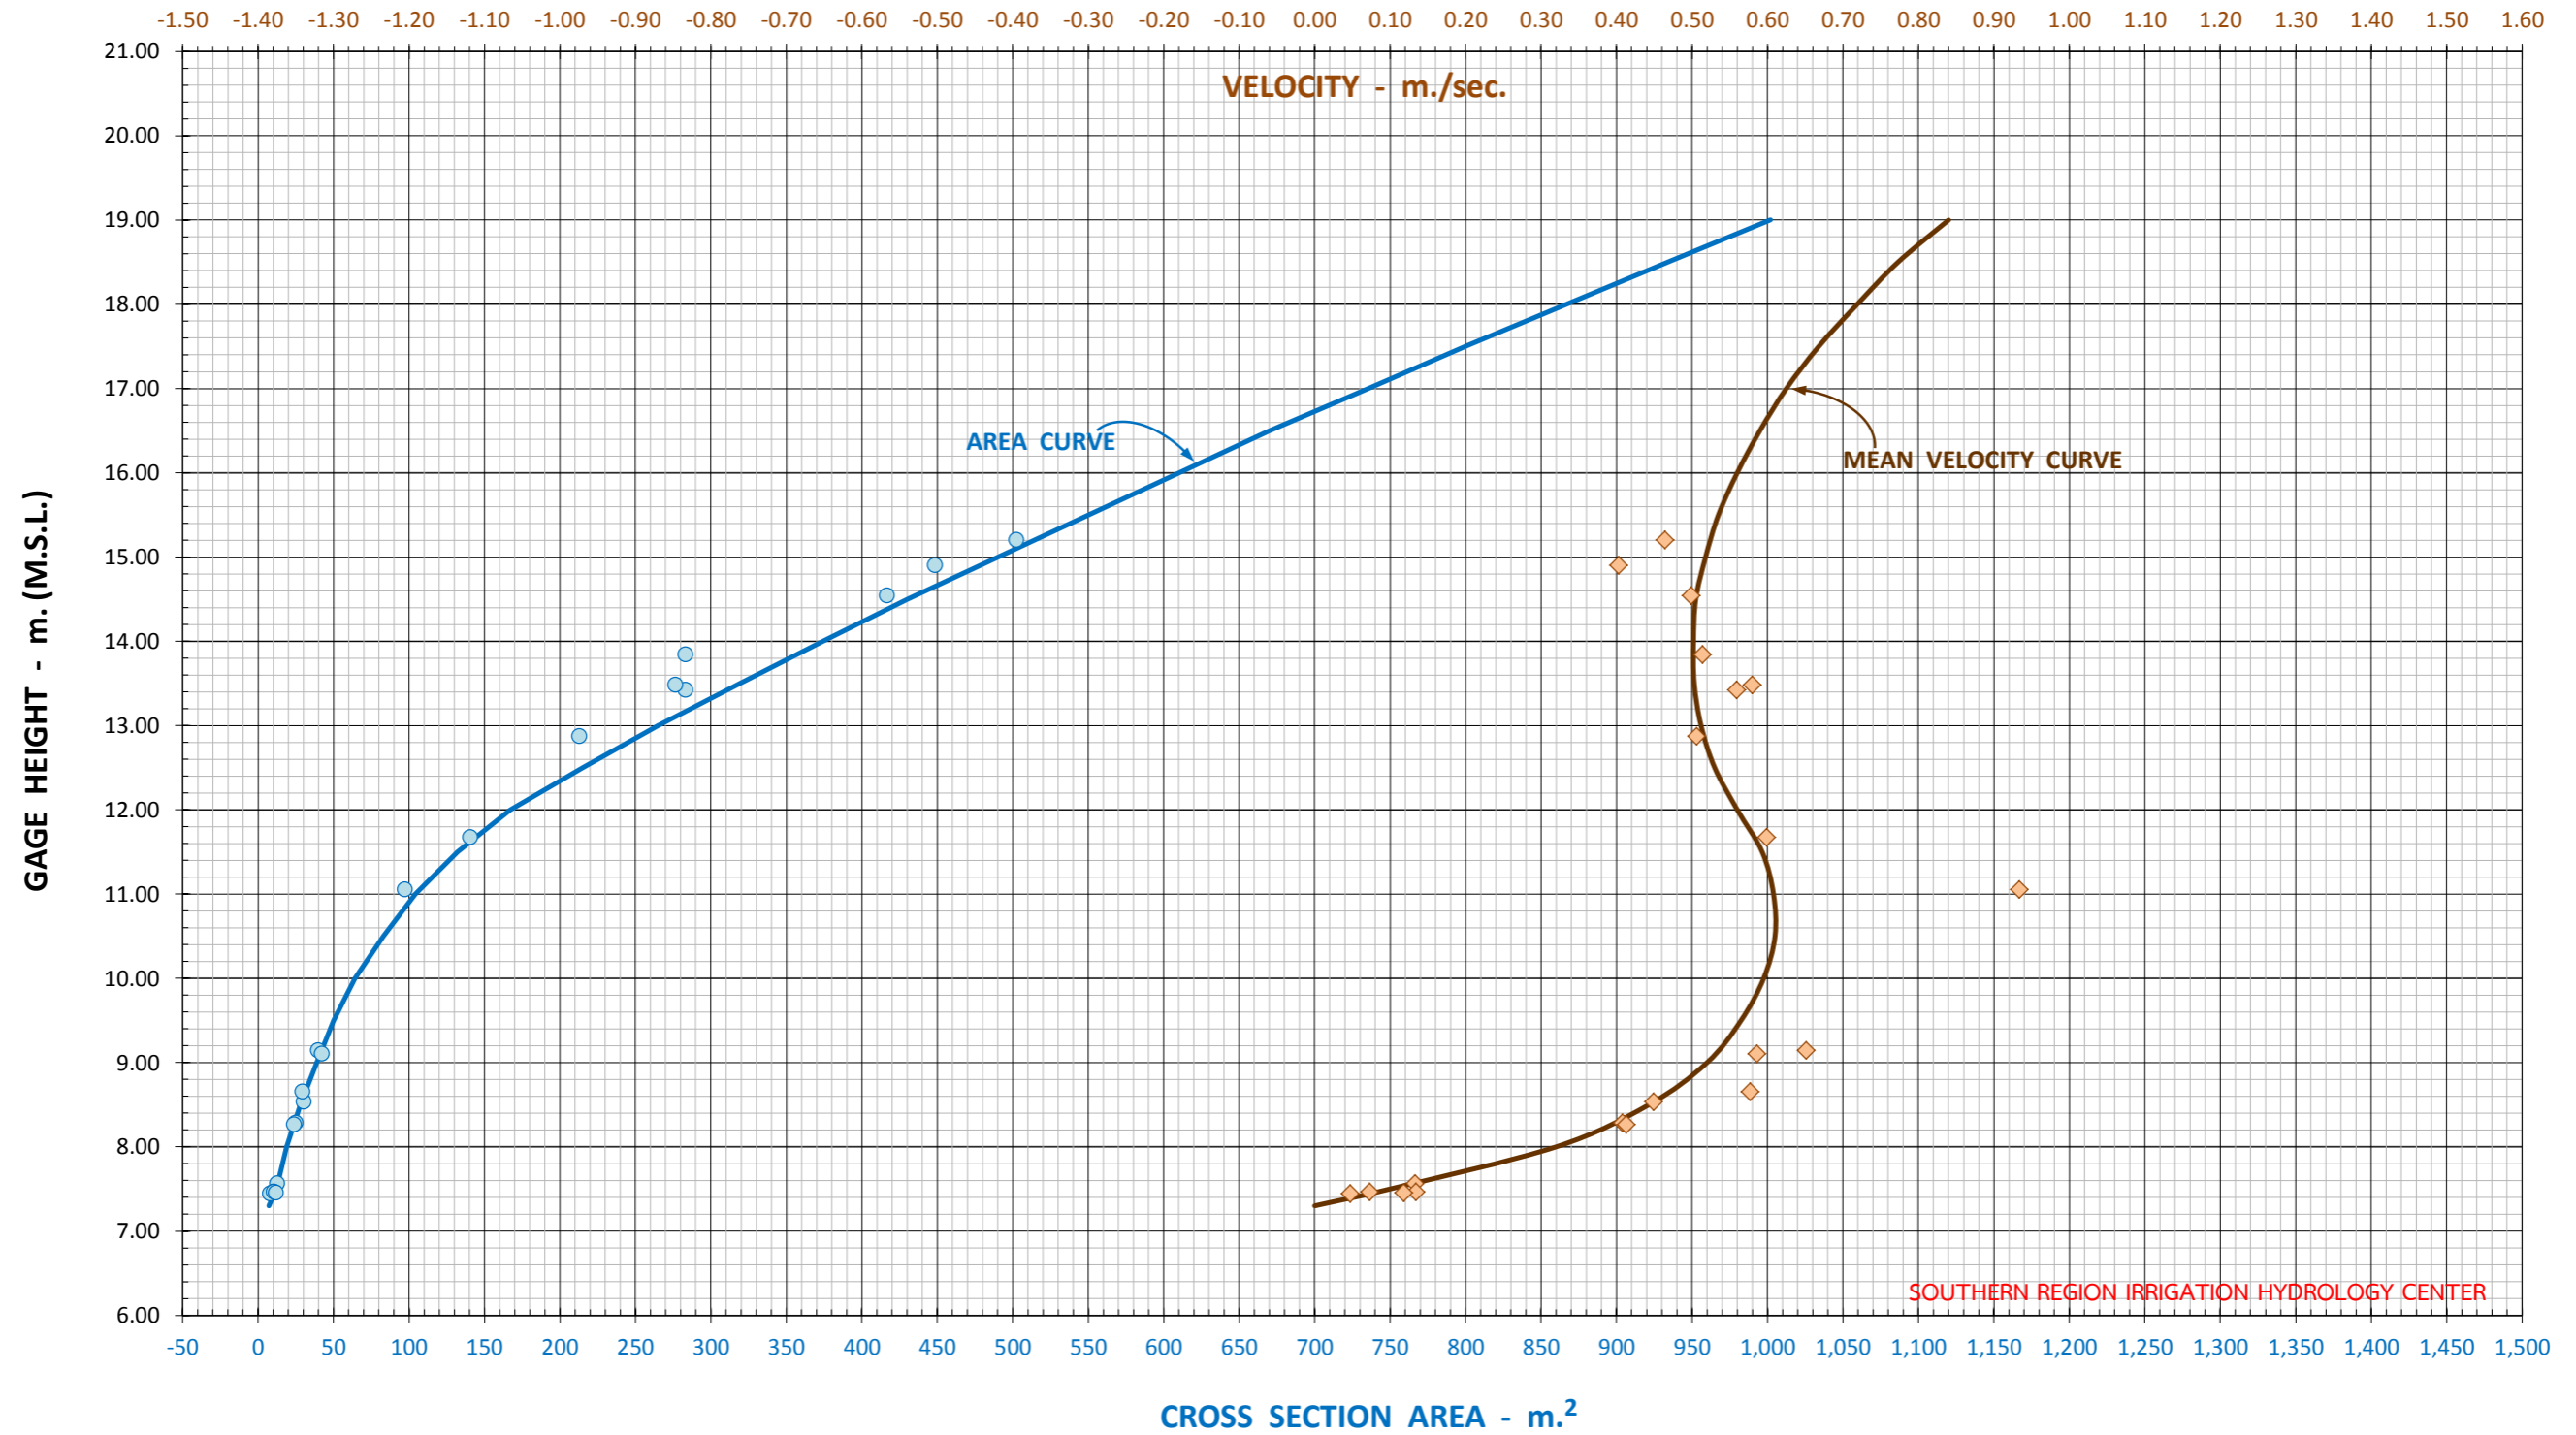

AREA CURVE AND VELOCITY CURVE WATER YEAR 2023 STATION X.64 KHLONG THA SAE AT BAN THA SAE, THA SAE, CHUMPHON

SOUTHERN REGION IRRIGATION HYDROLOGY CENTER