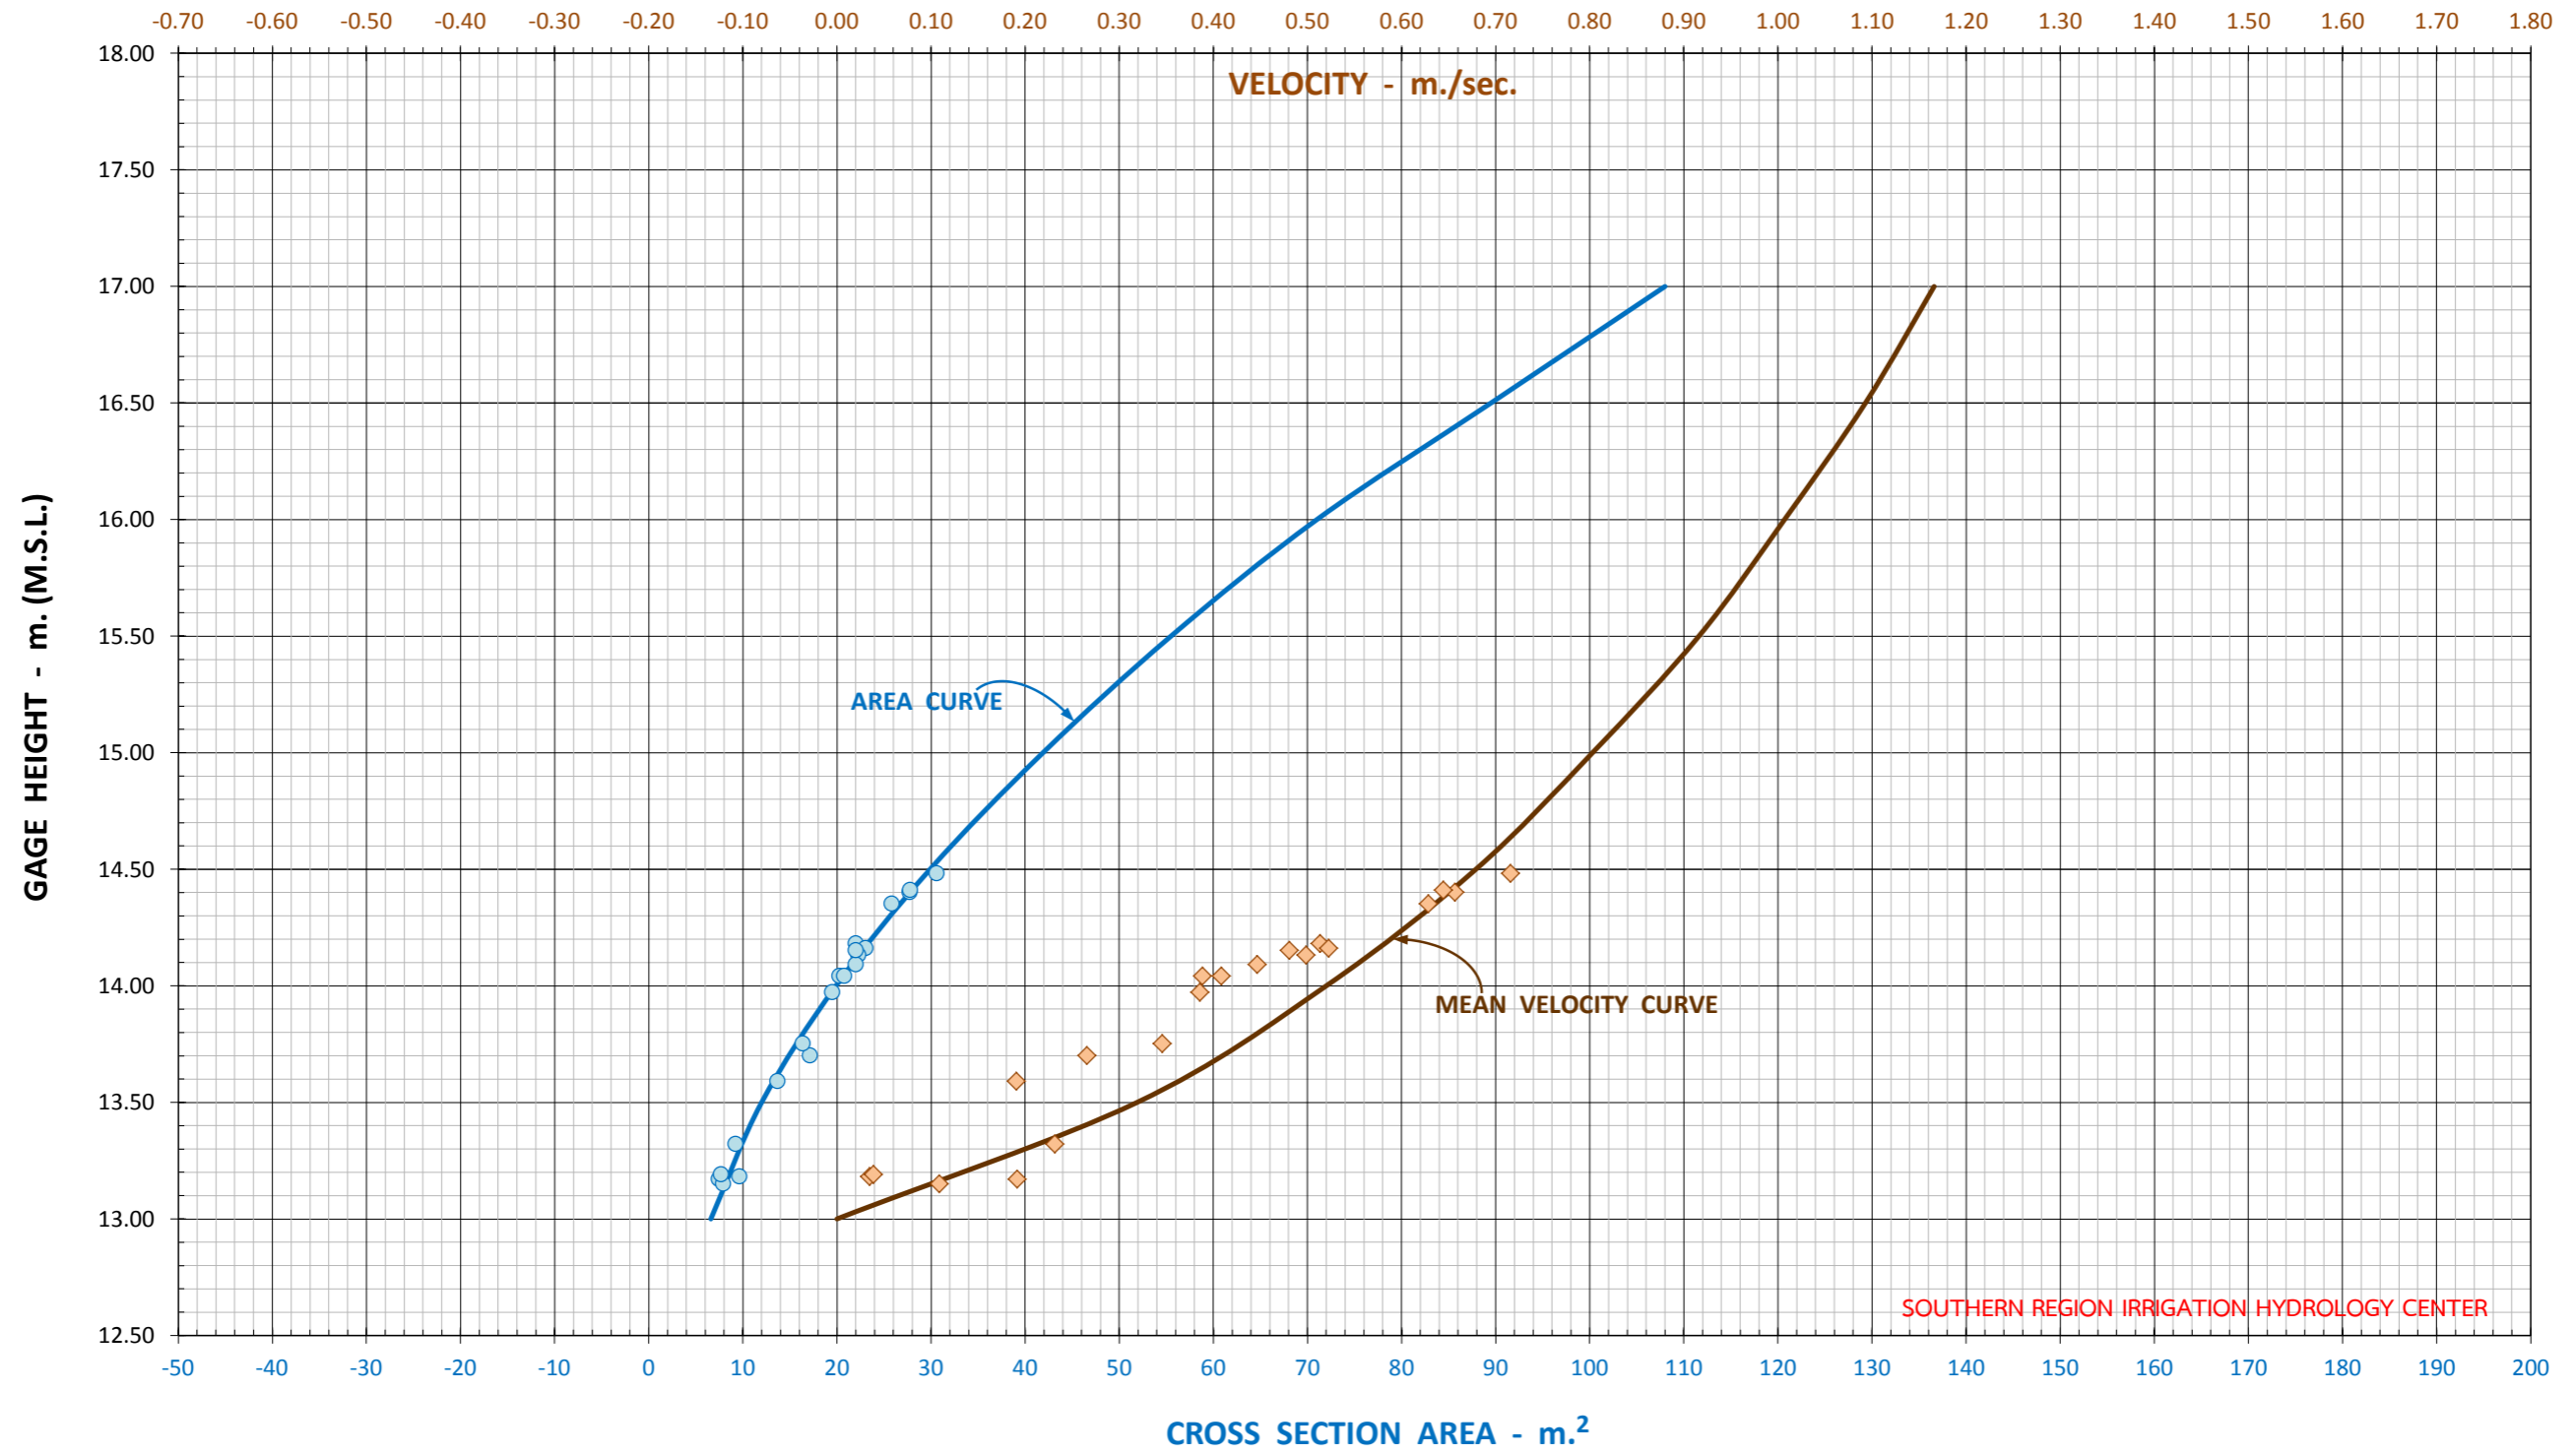

AREA CURVE AND VELOCITY CURVE WATER YEAR 2023 STATION X.68 KHLONG THA KHAE AT BAN THA KHAE , MUEANG , PHATTHALUNG

SOUTHERN REGION IRRIGATION HYDROLOGY CENTER