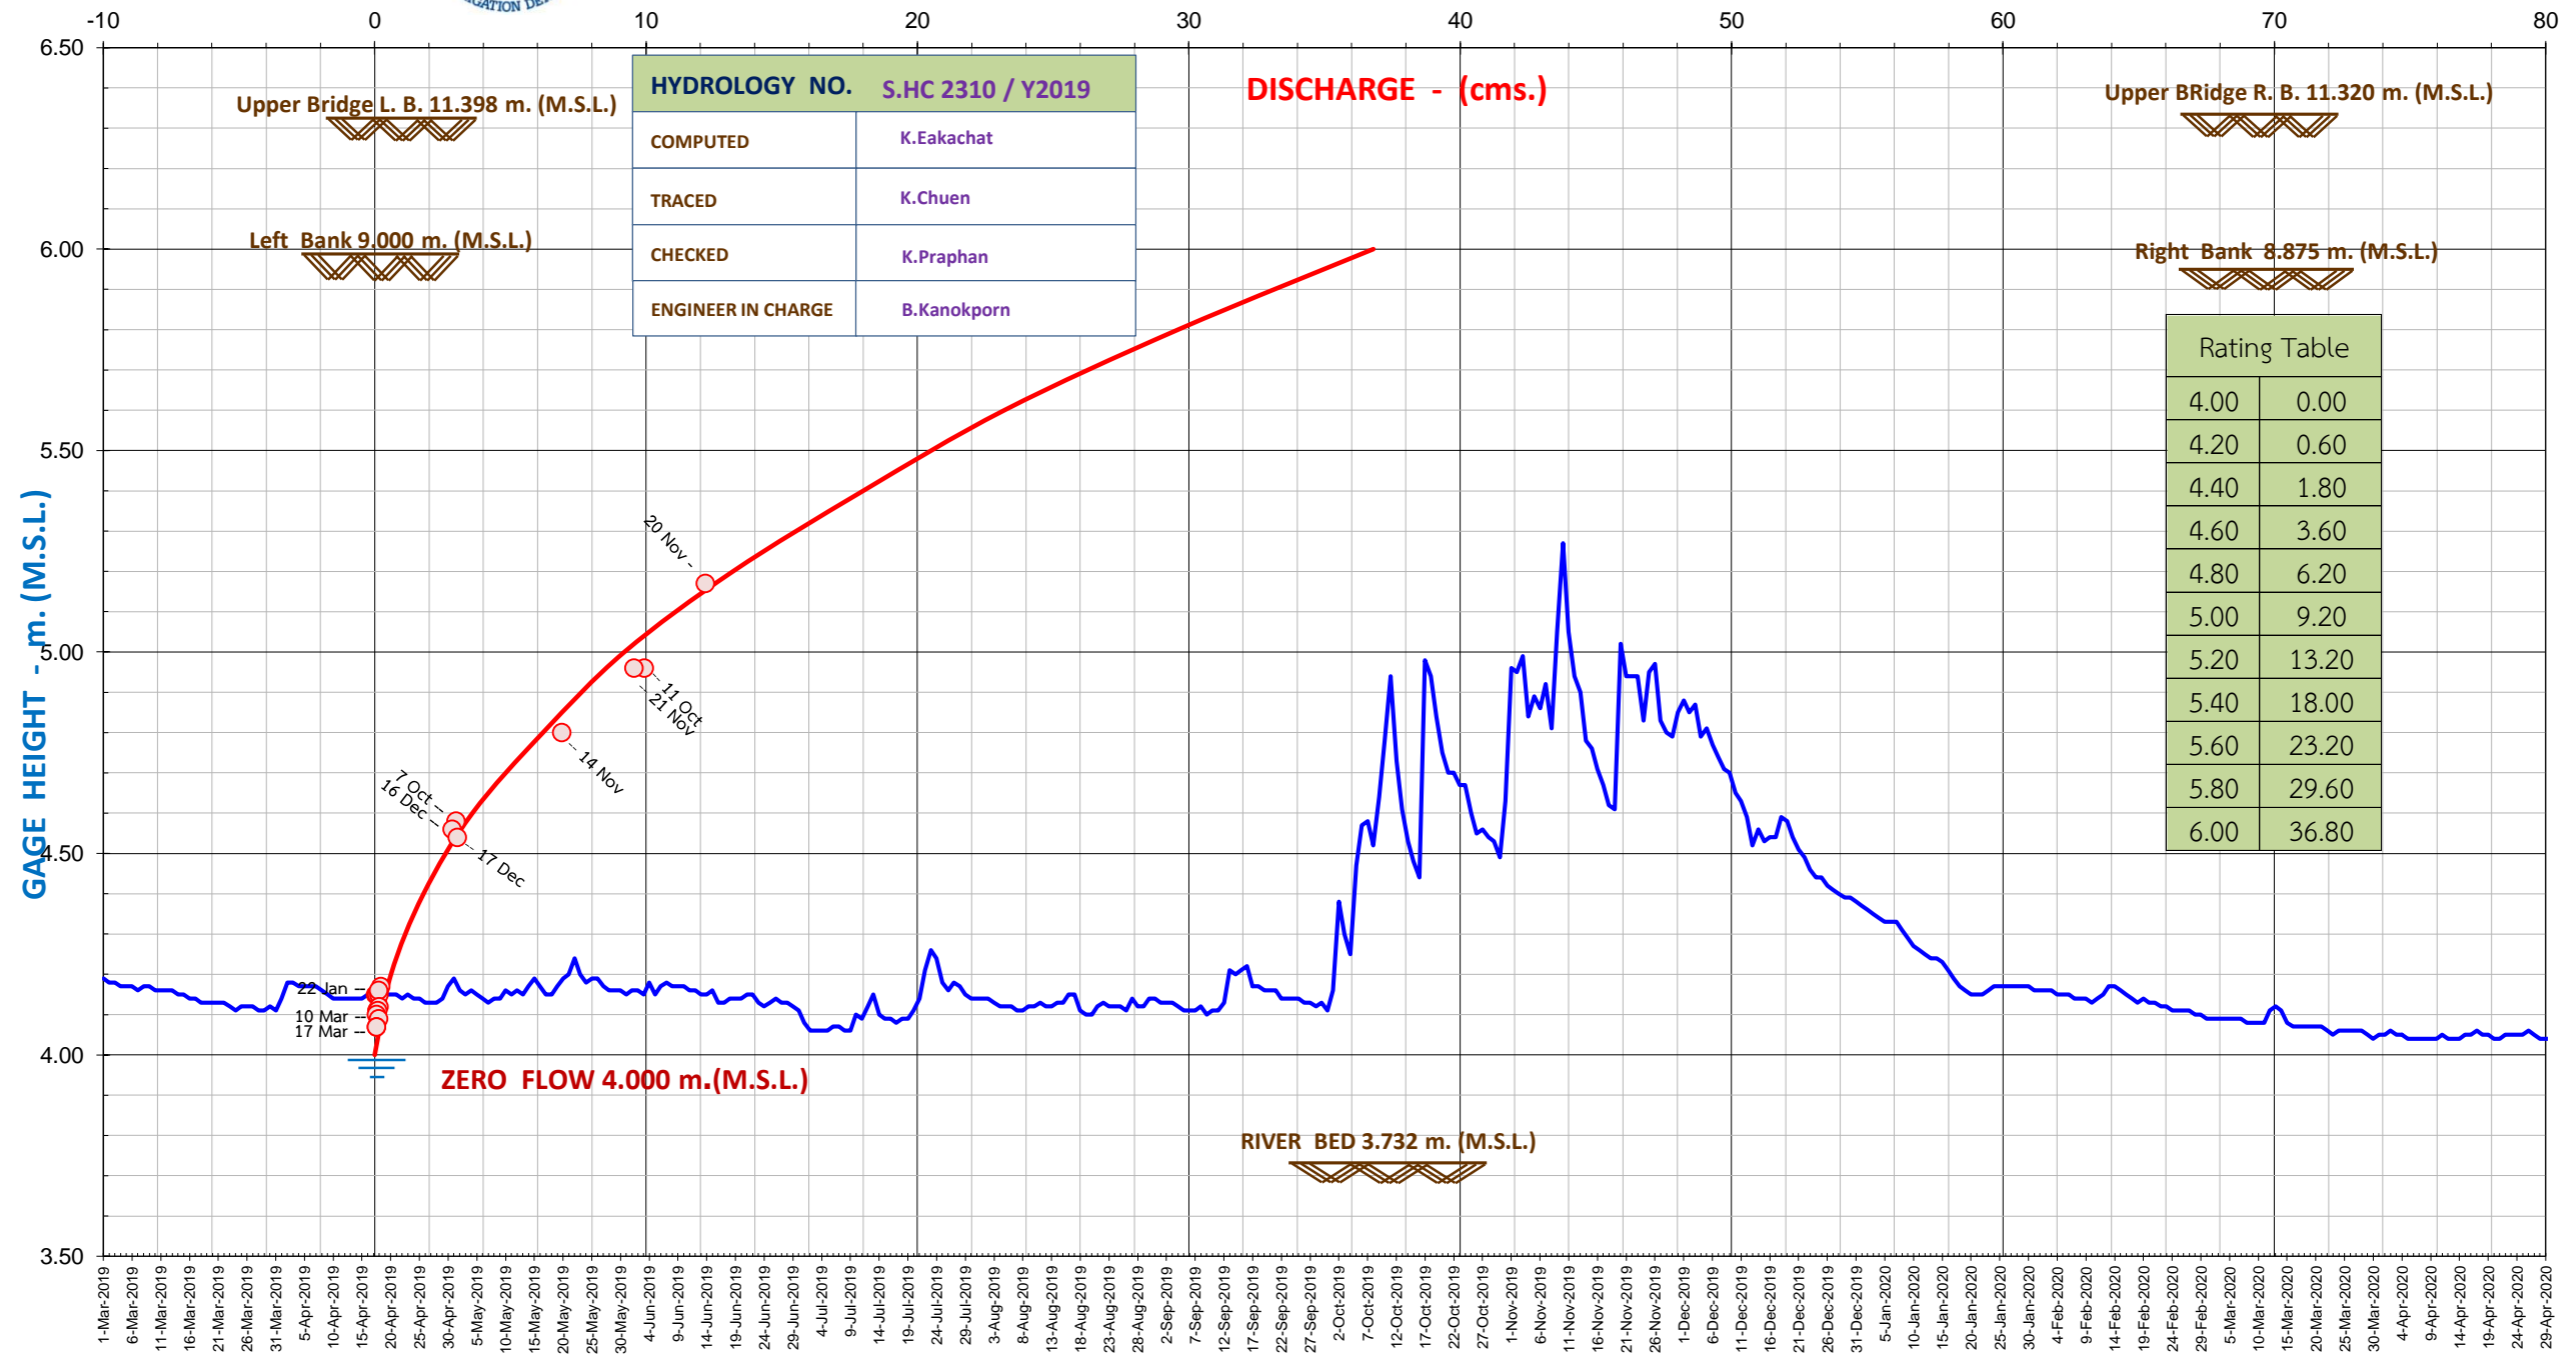

DAILY MEAN GAGE HEIGHT AND RATING CURVE WATER YEAR 2019 STATION X.174 KHLONG WA AT BAN KHLONG WA , HAT YAI , SONGKHLA

April	May	June	July	August	September	October	November	December	January	February	March
-------	-----	------	------	--------	-----------	---------	----------	----------	---------	----------	-------