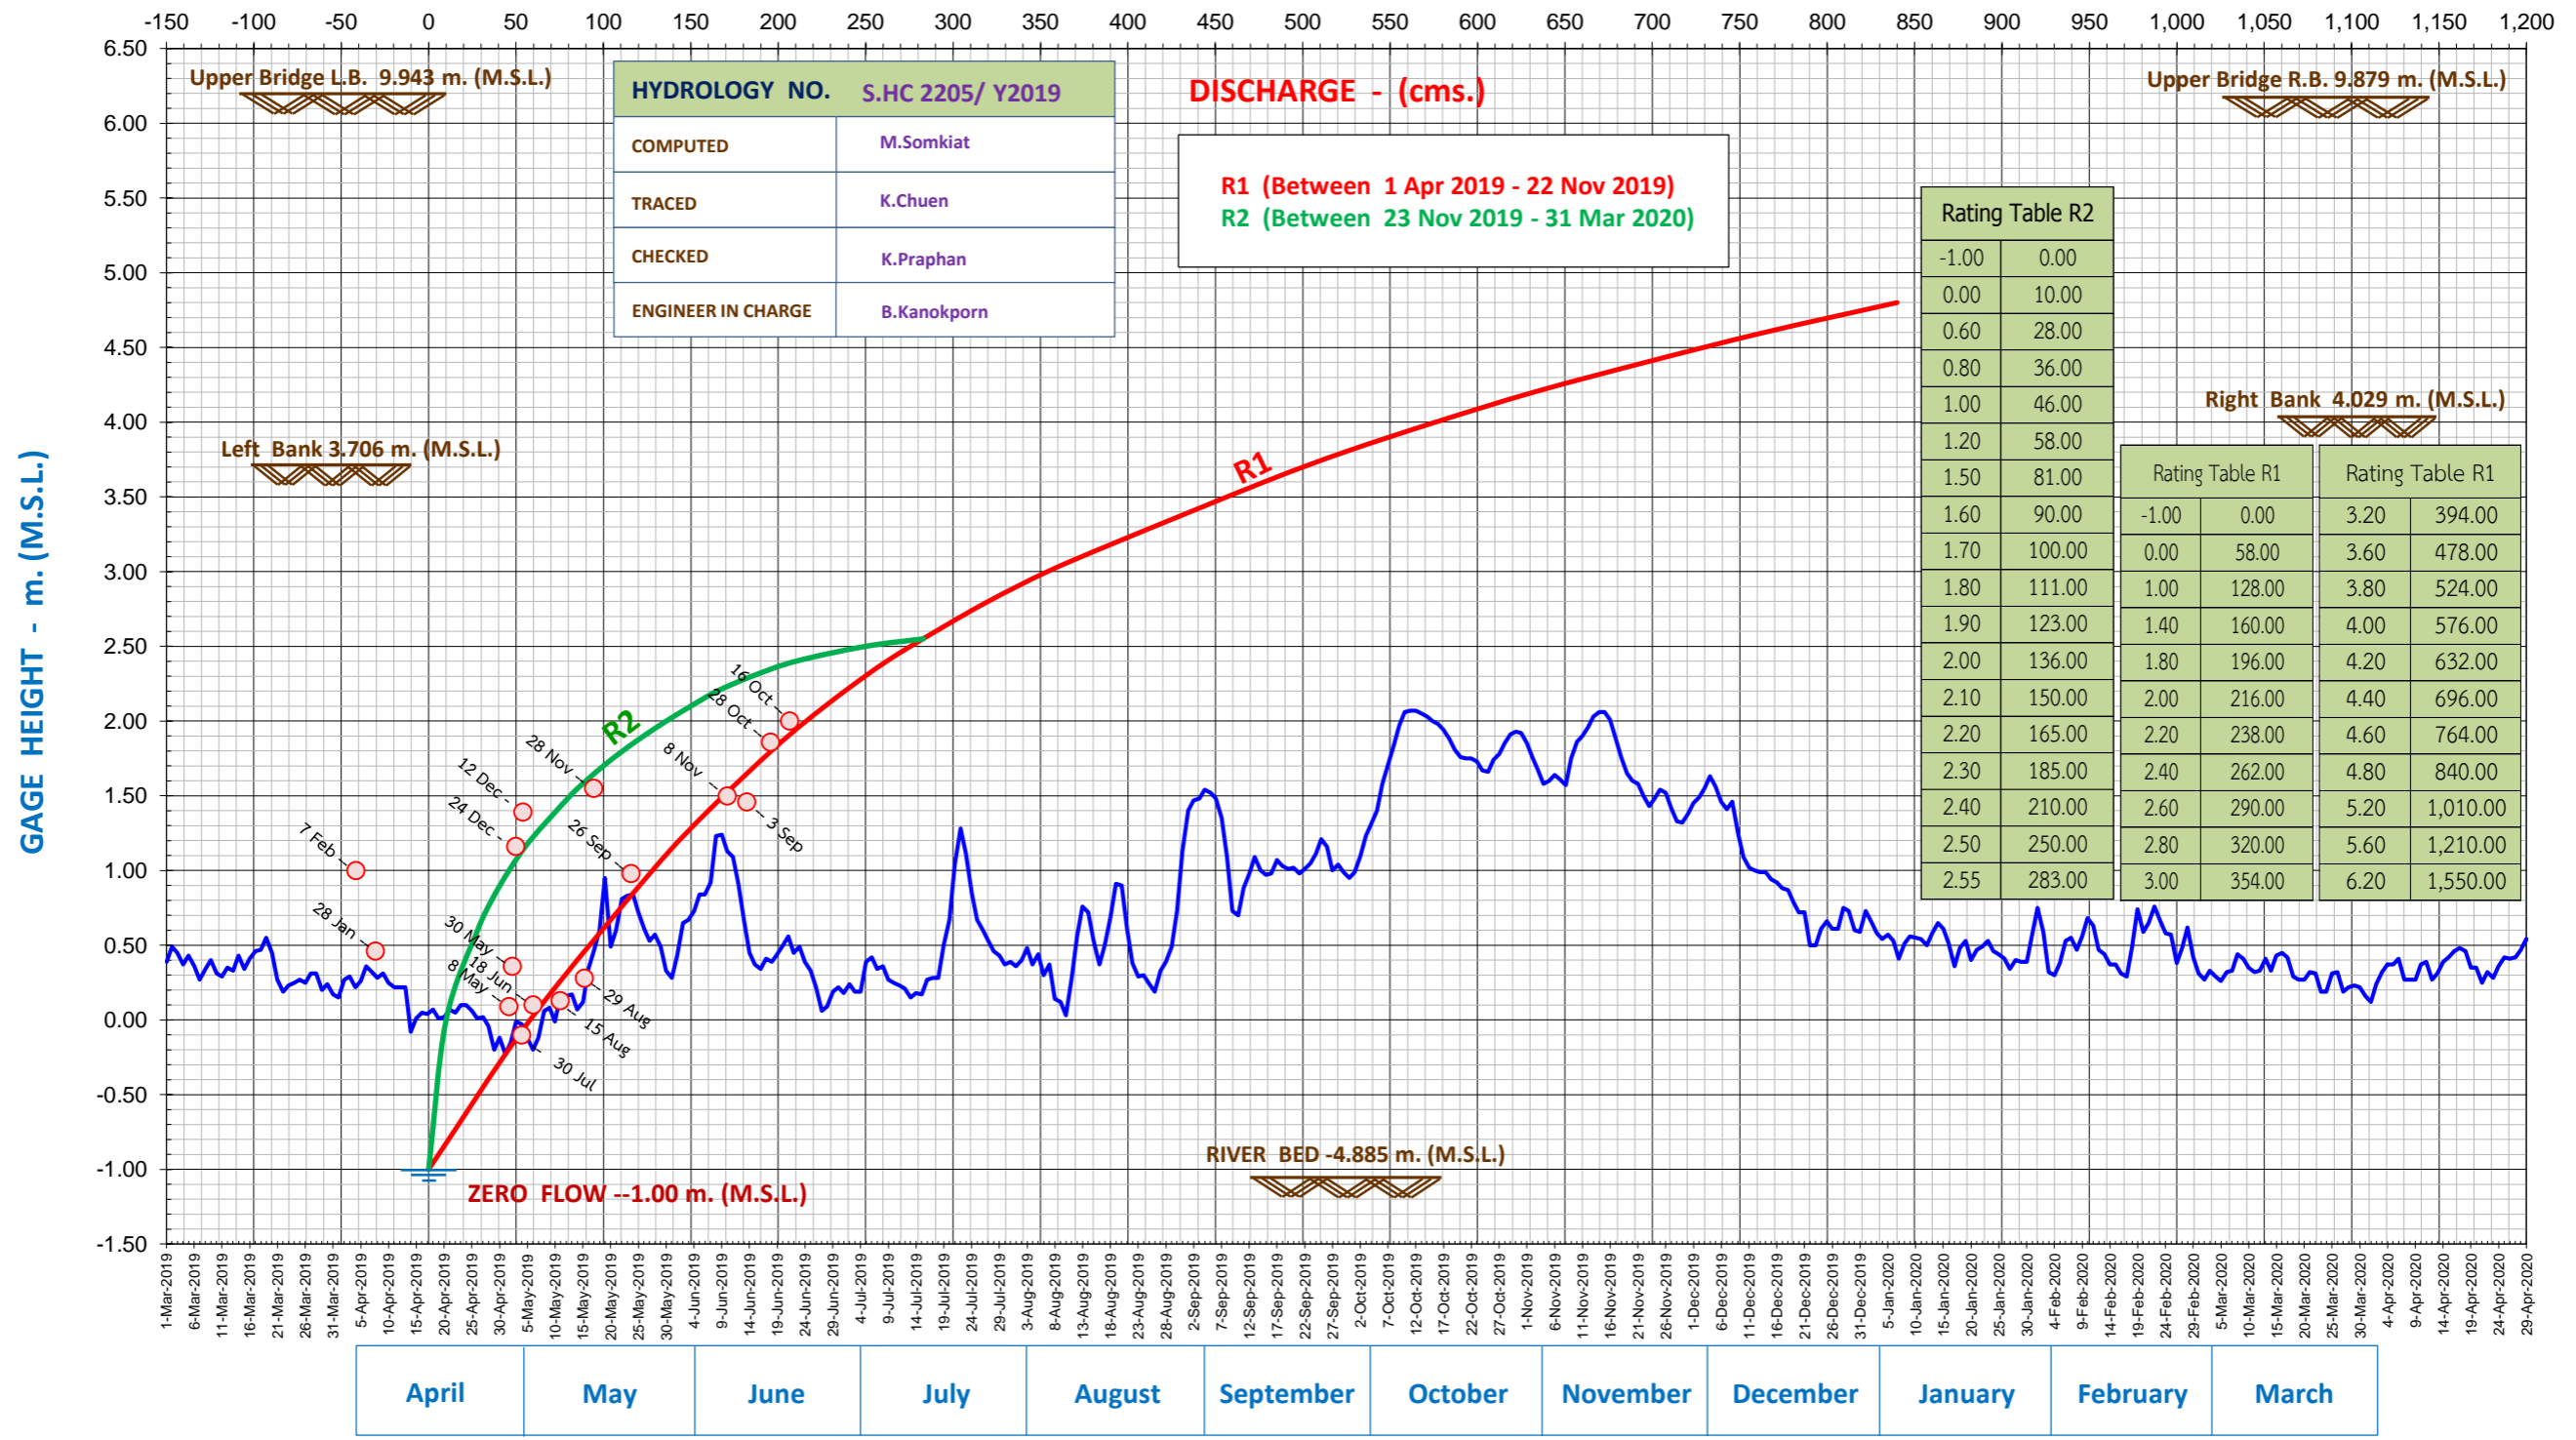

DAILY MEAN GAGE HEIGHT AND RATING CURVE WATER YEAR 2019 STATION X.217 TAPI RIVER AT BAN KHIAN SA , KHIAN SA , SURAT THANI

April
May
June
July
August
September
October
November
December
January
February
March