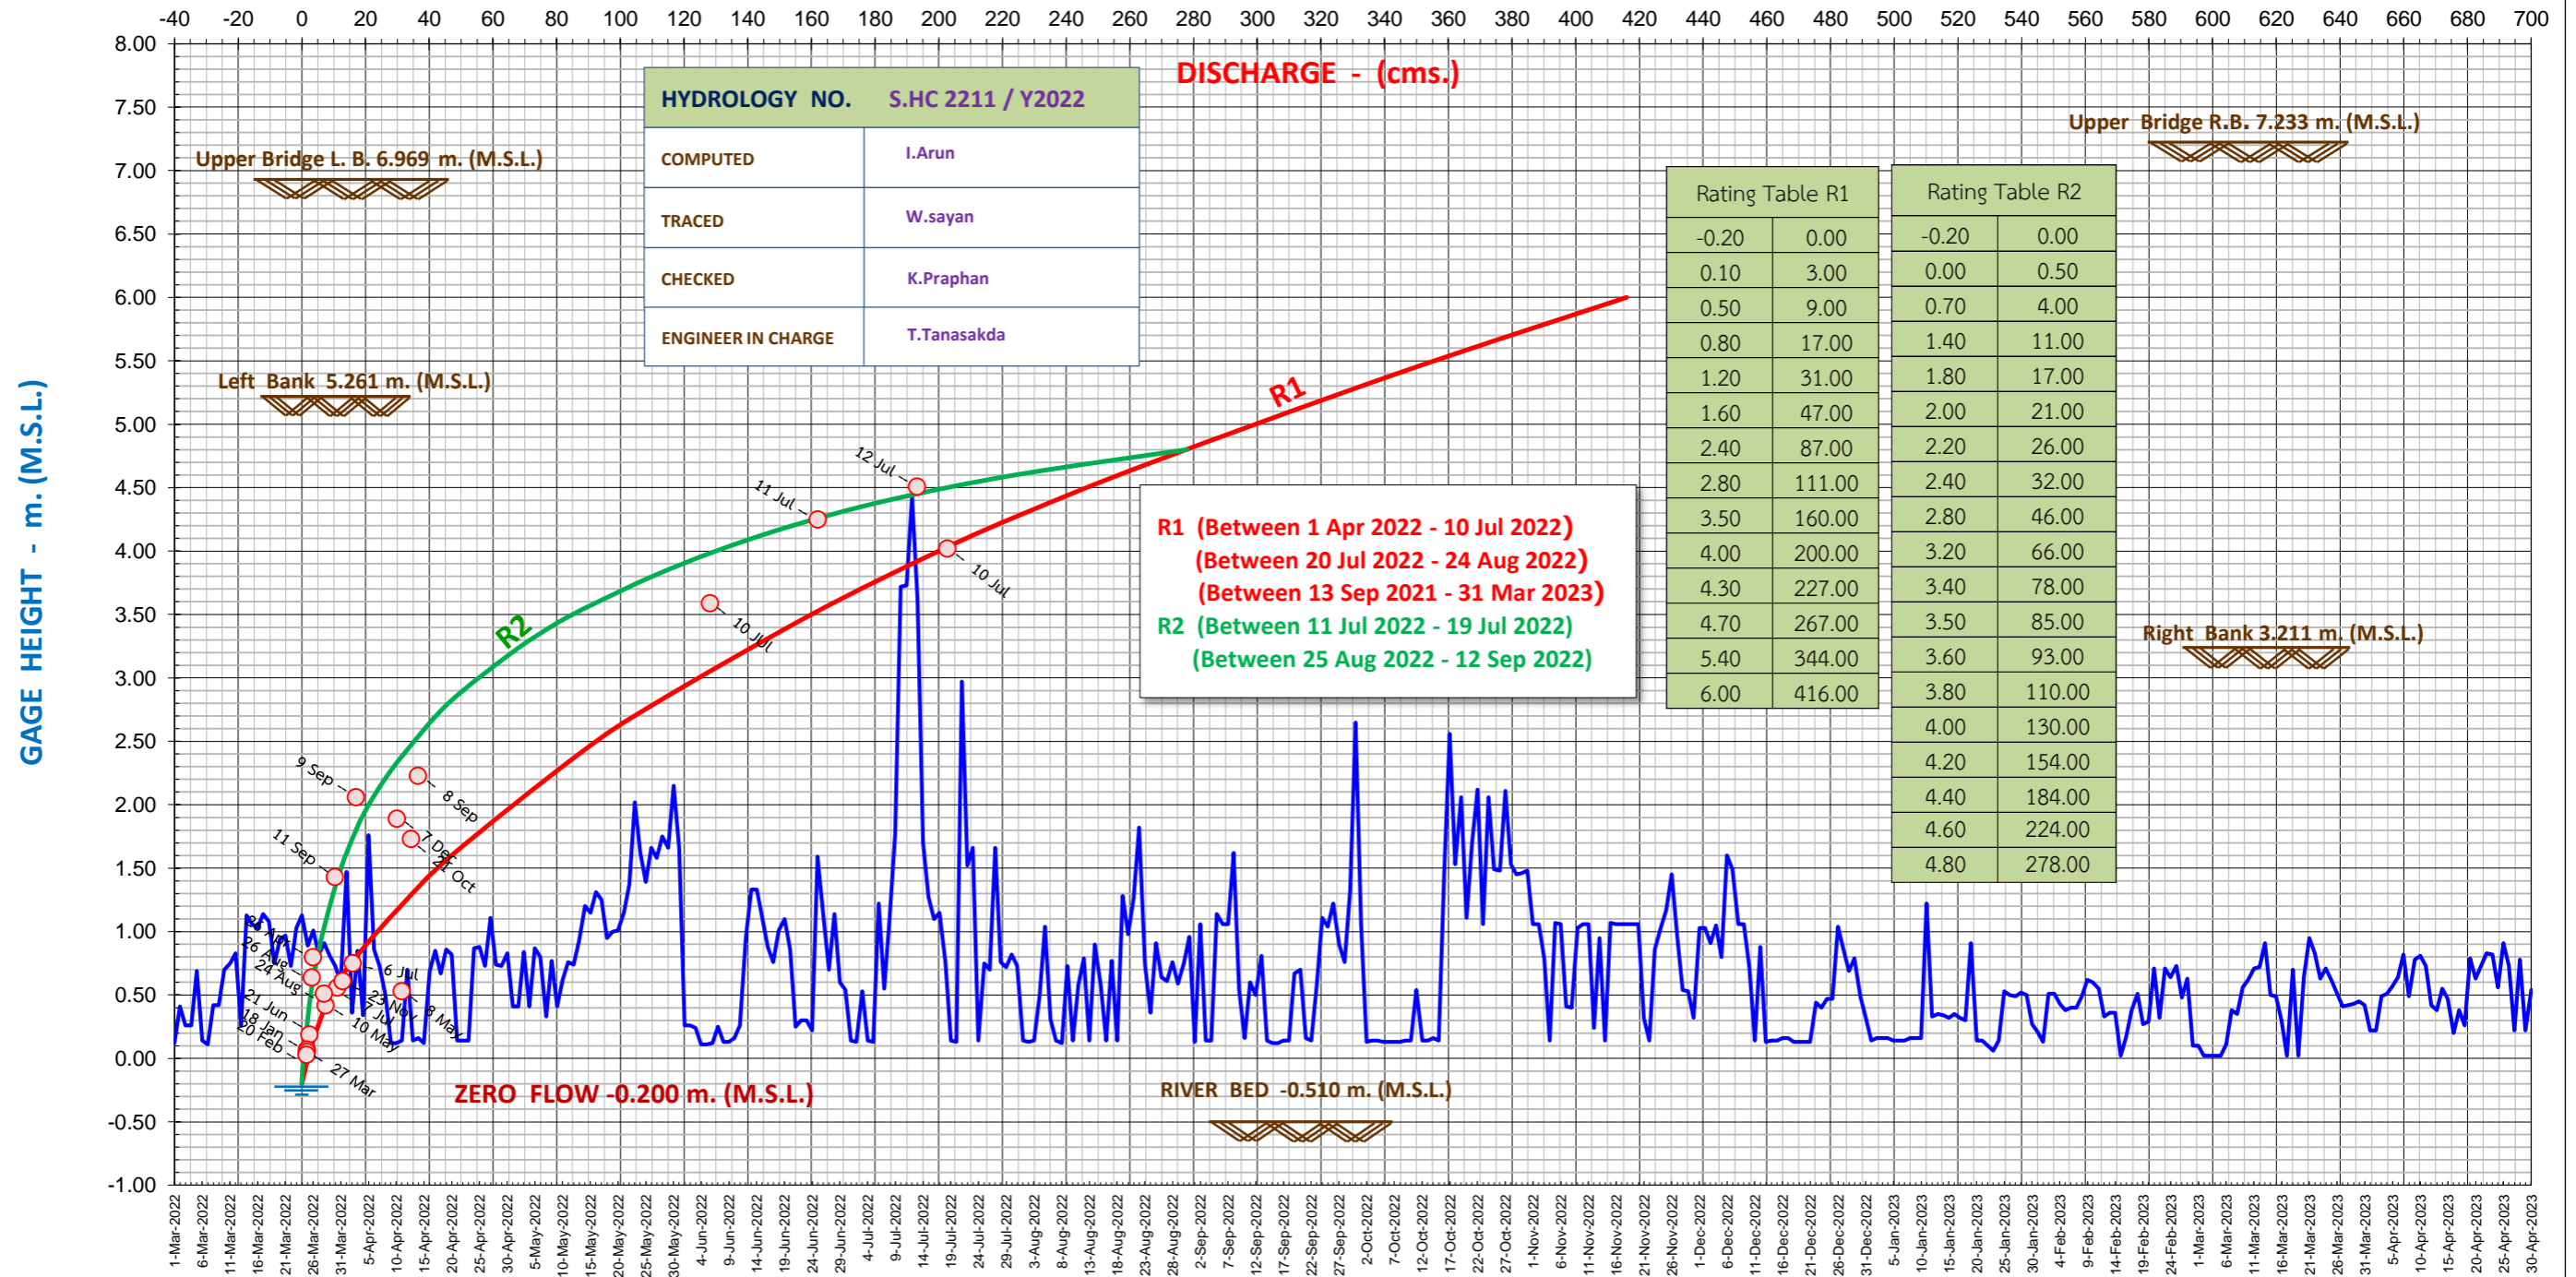

## DAILY MEAN GAGE HEIGHT AND RATING CURVE WATER YEAR 2022 STATION X.205 KHLONG LA-UN AT BAN LA-UN TAI, LA-UN, RANONG

April	May	June	July	August	September	October	November	December	January	February	March
-------	-----	------	------	--------	-----------	---------	----------	----------	---------	----------	-------