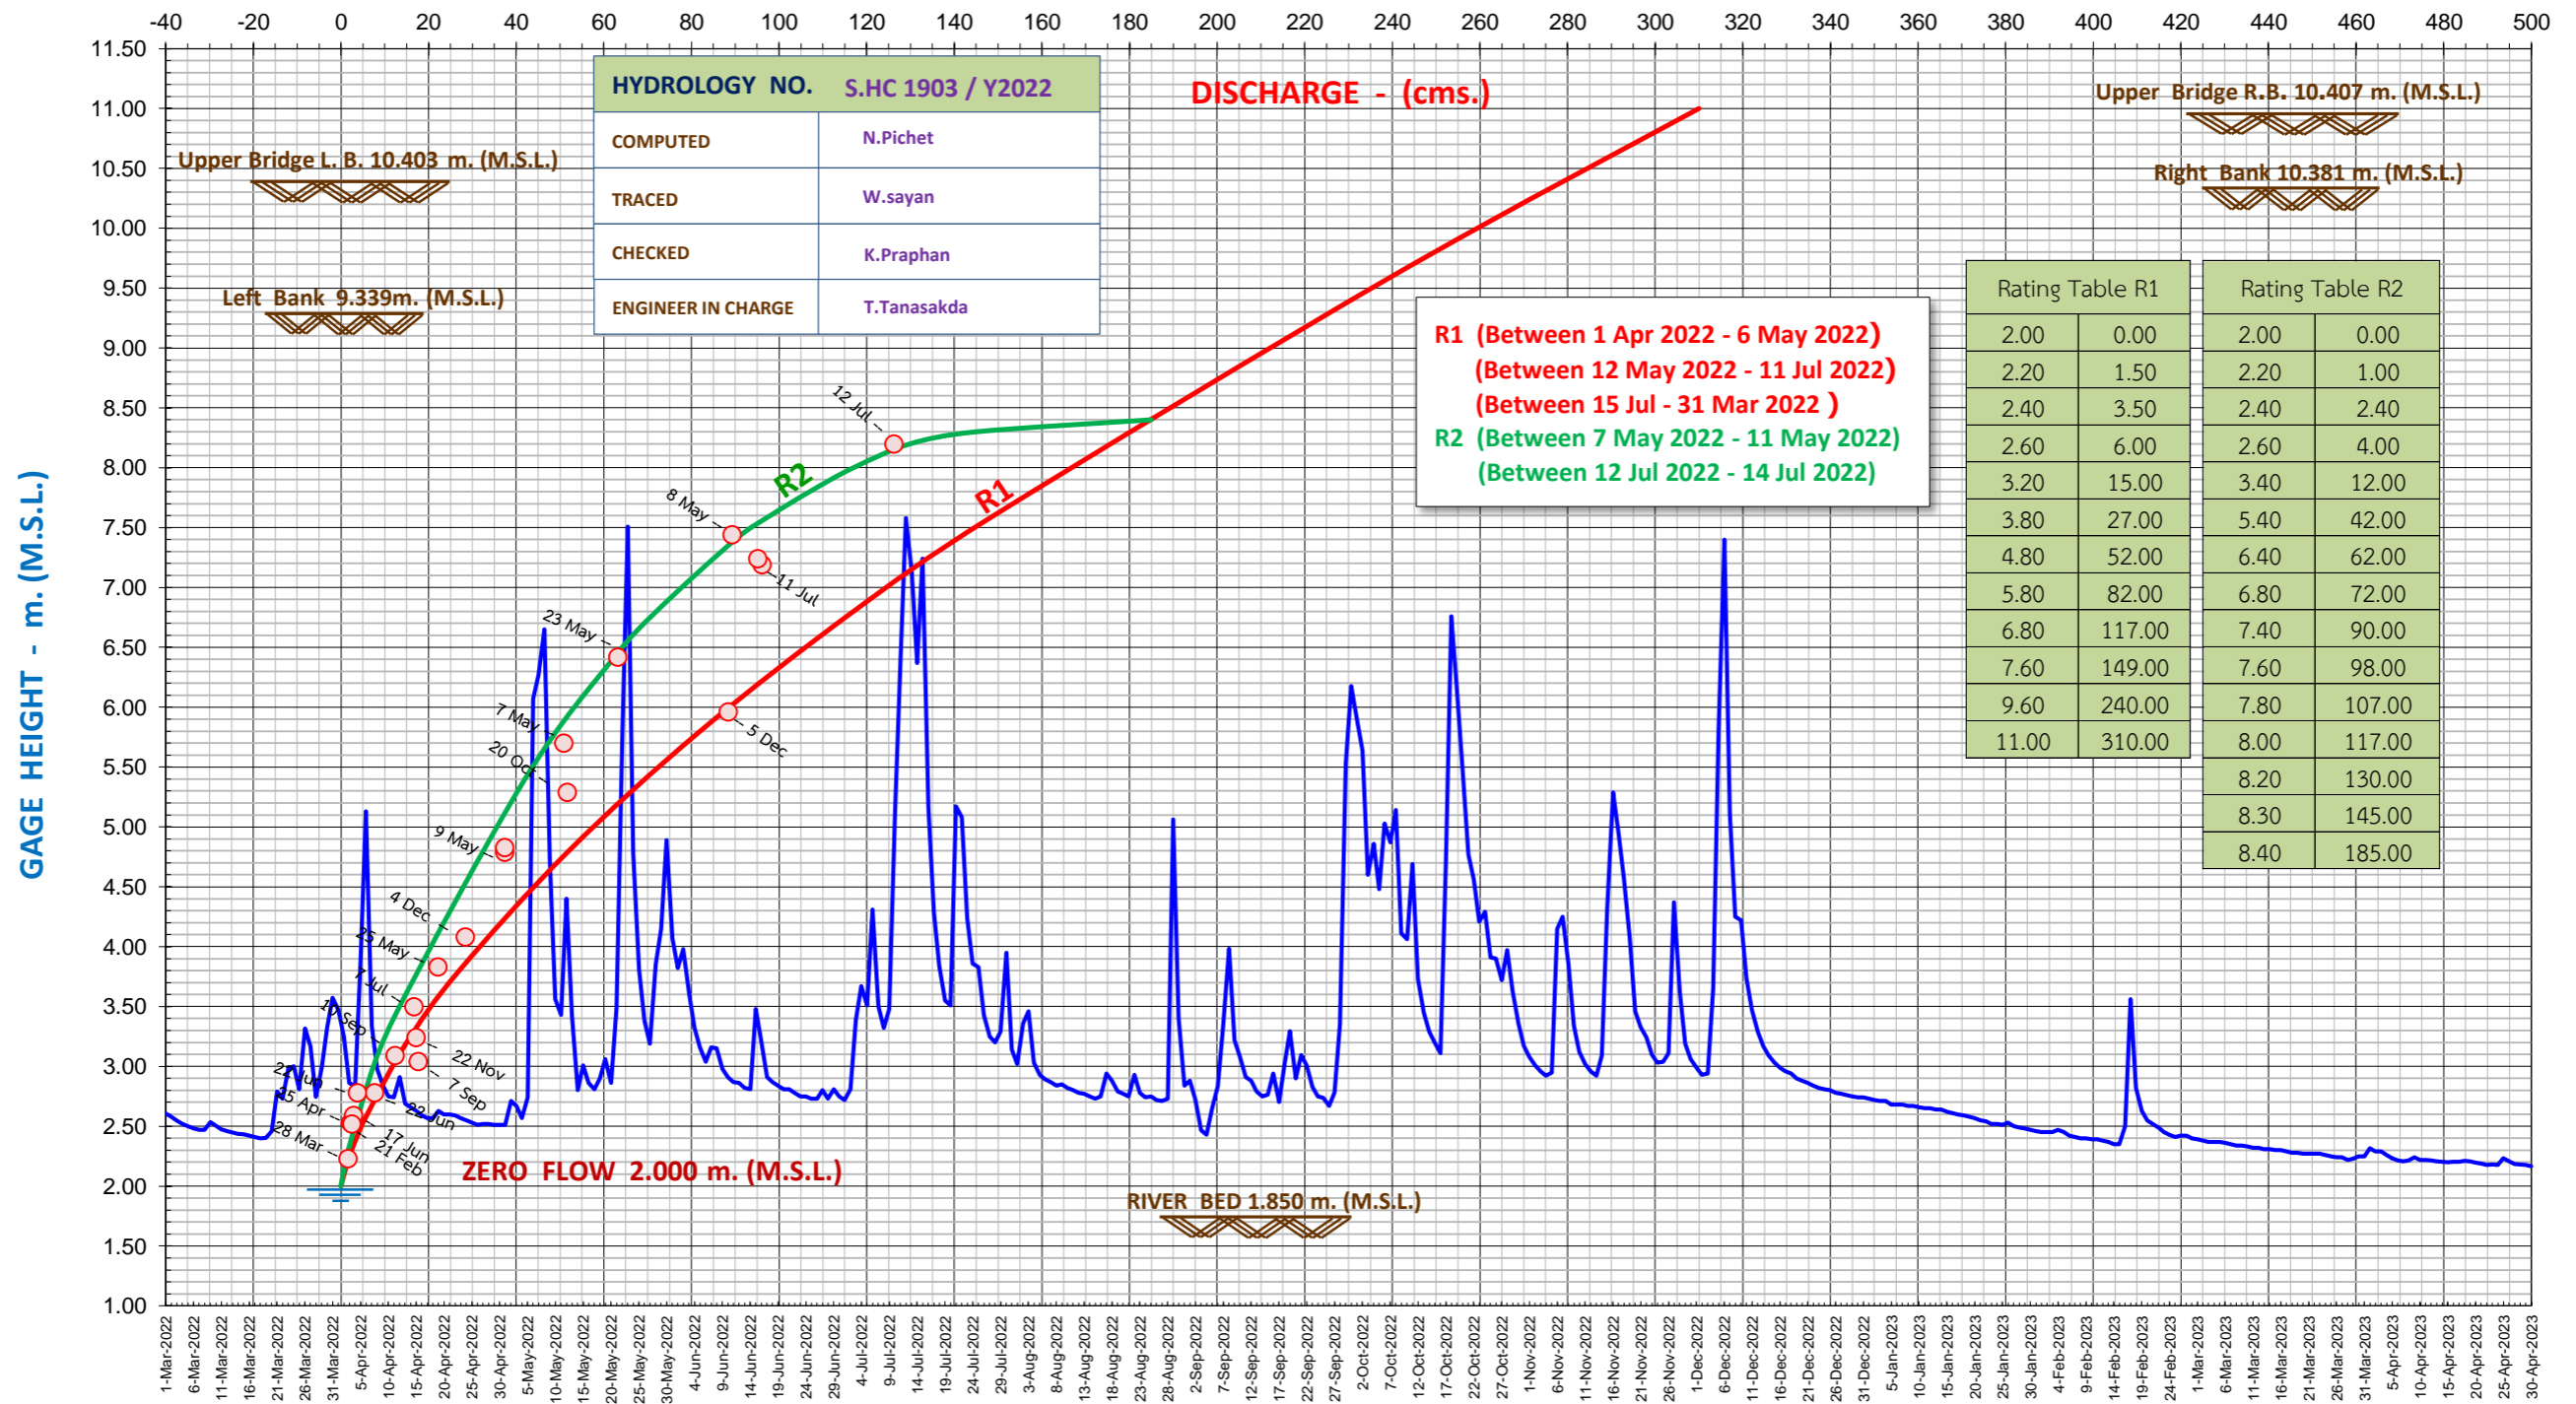

DAILY MEAN GAGE HEIGHT AND RATING CURVE WATER YEAR 2022 STATION X.53A KHLONG CHUMPHON AT BAN WANG PHAI , MUEANG , CHUMPHON

April	May	June	July	August	September	October	November	December	January	February	March
-------	-----	------	------	--------	-----------	---------	----------	----------	---------	----------	-------