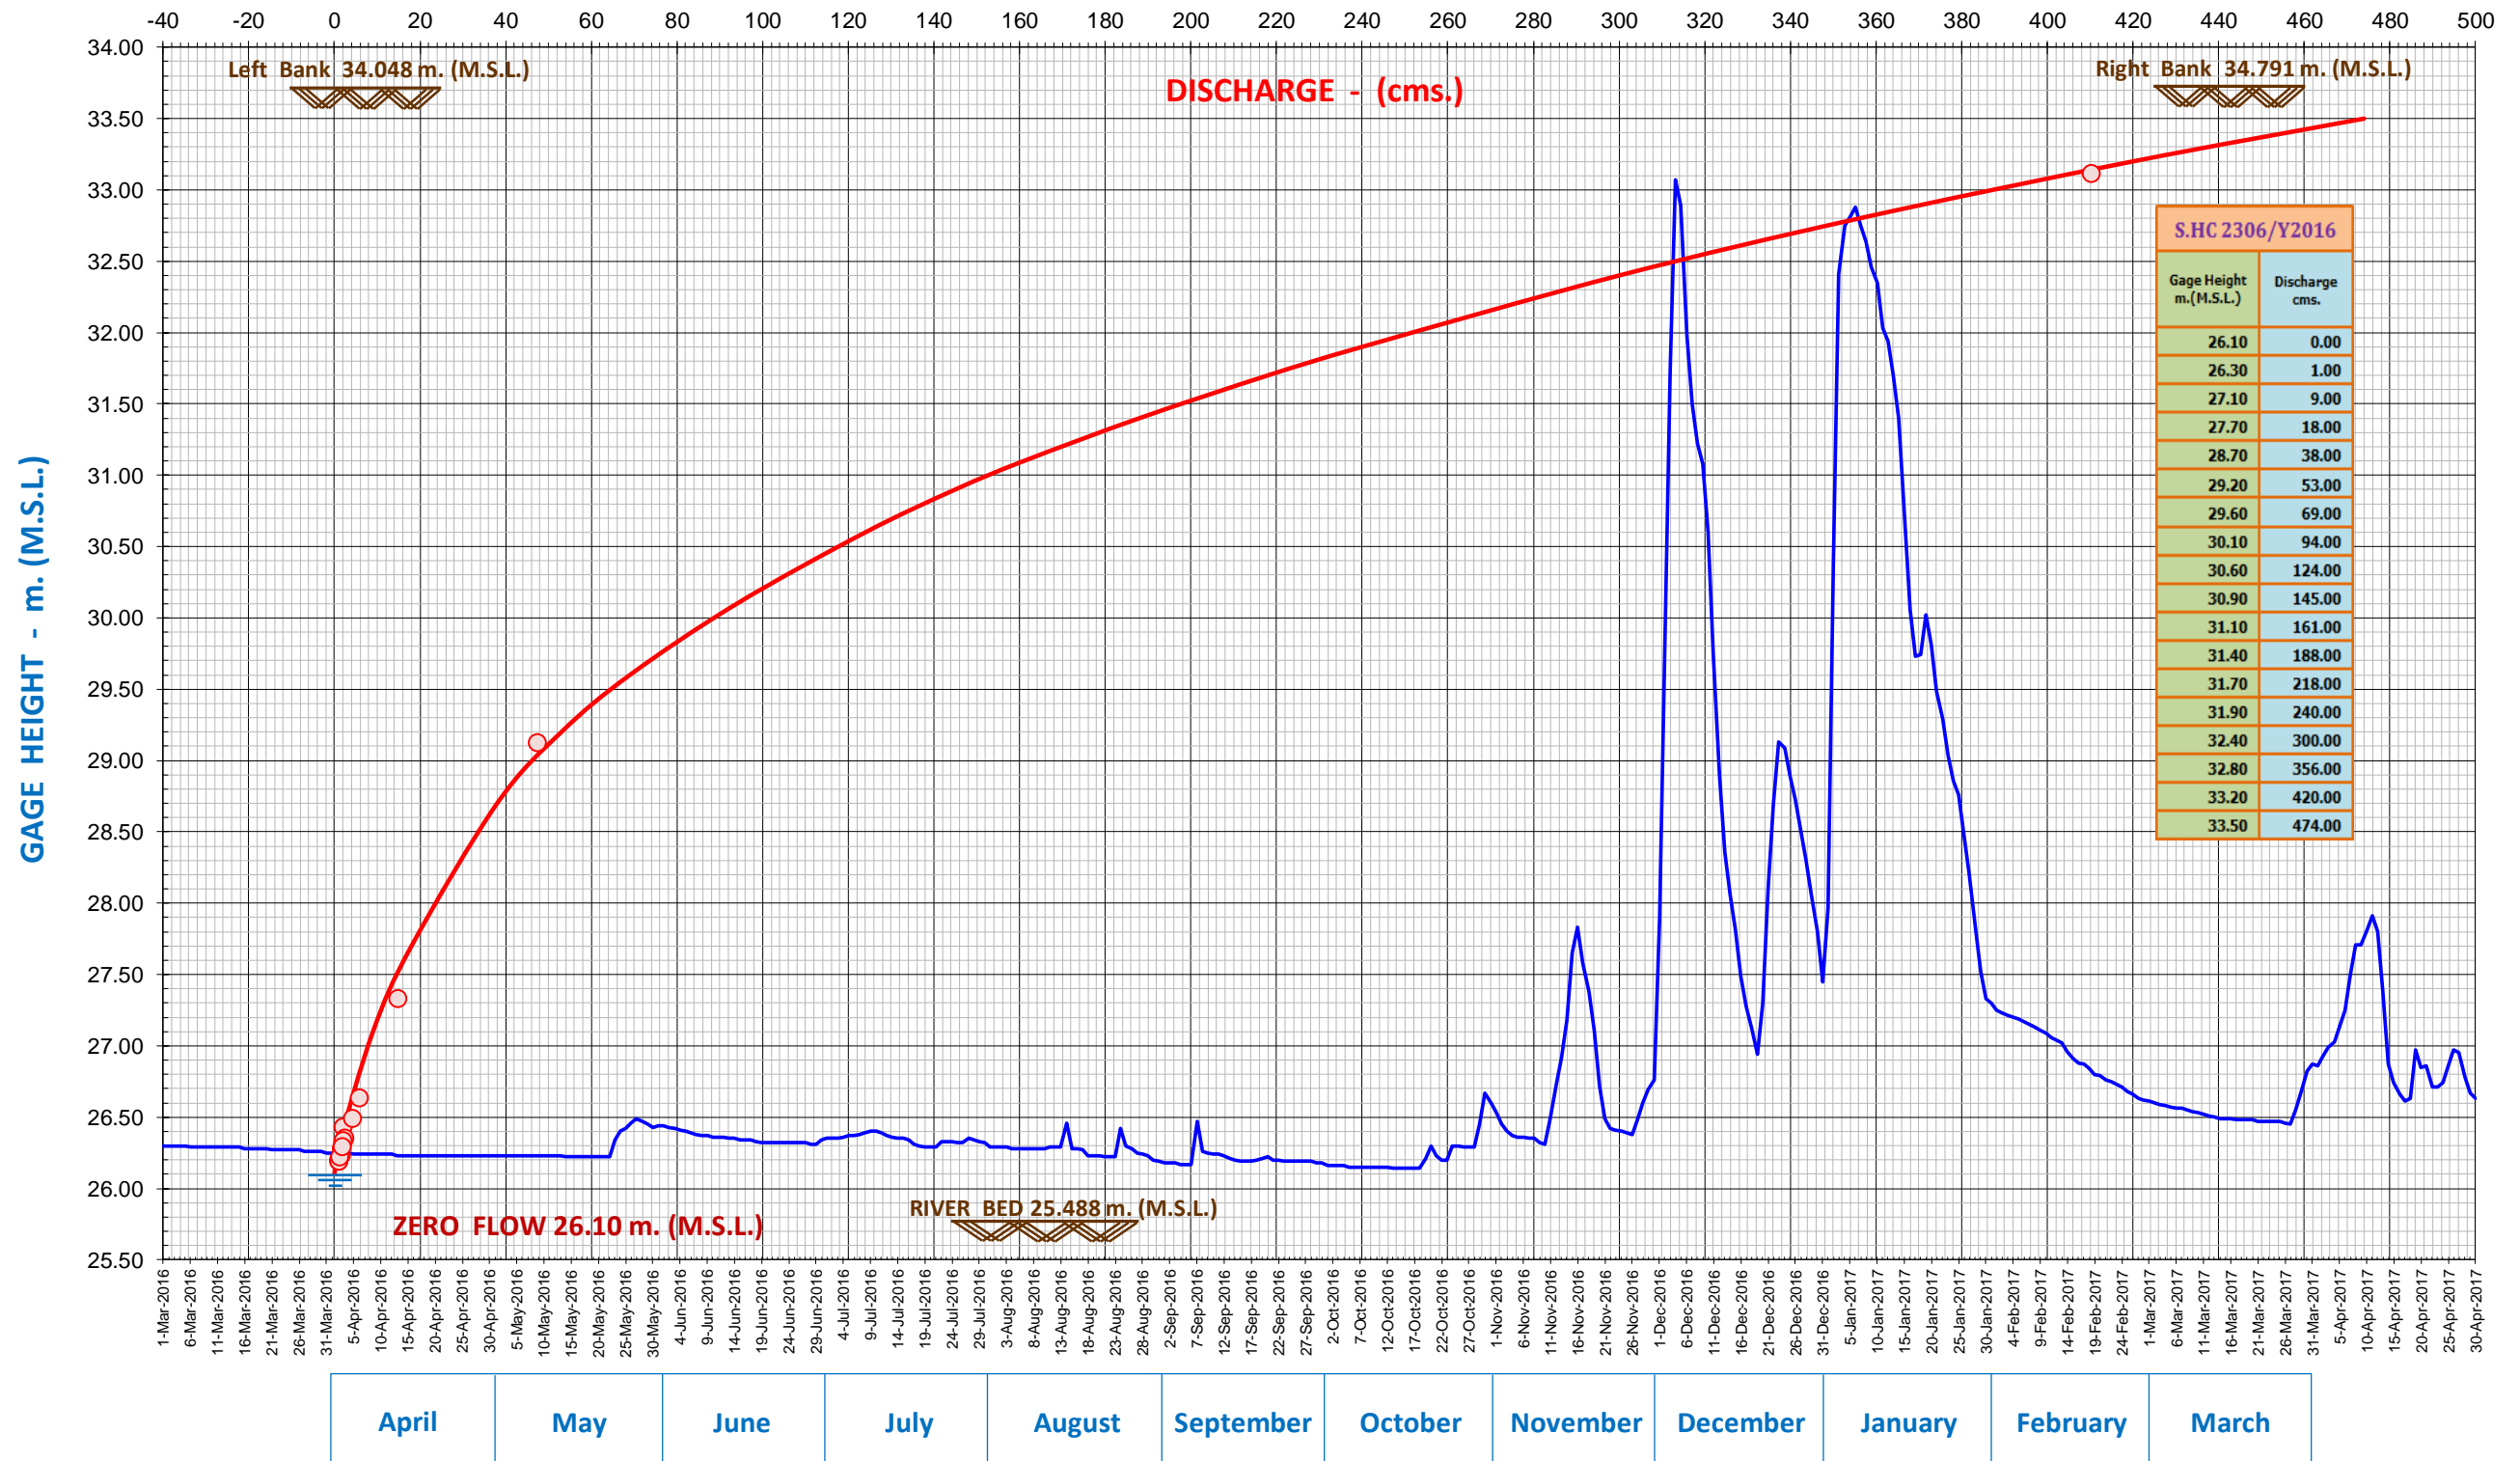

DAILY MEAN GAGE HEIGHT AND RATING CURVE WATER YEAR 2016 STATION X.109 KHLONG BANGKAEO AT BAN KHUAN IN NO MO, THAMOT, PHATTHALUNG

ARFA CURVE AND VELOCITY CURVE WATER YEAR 2016

AREA CURVE AND VELOCITY CURVE WATER YEAR 2016 STATION X.109 KHLONG BANGKAEO AT BAN KHUAN IN NO MO , THAMOT , PHATTHALUNG