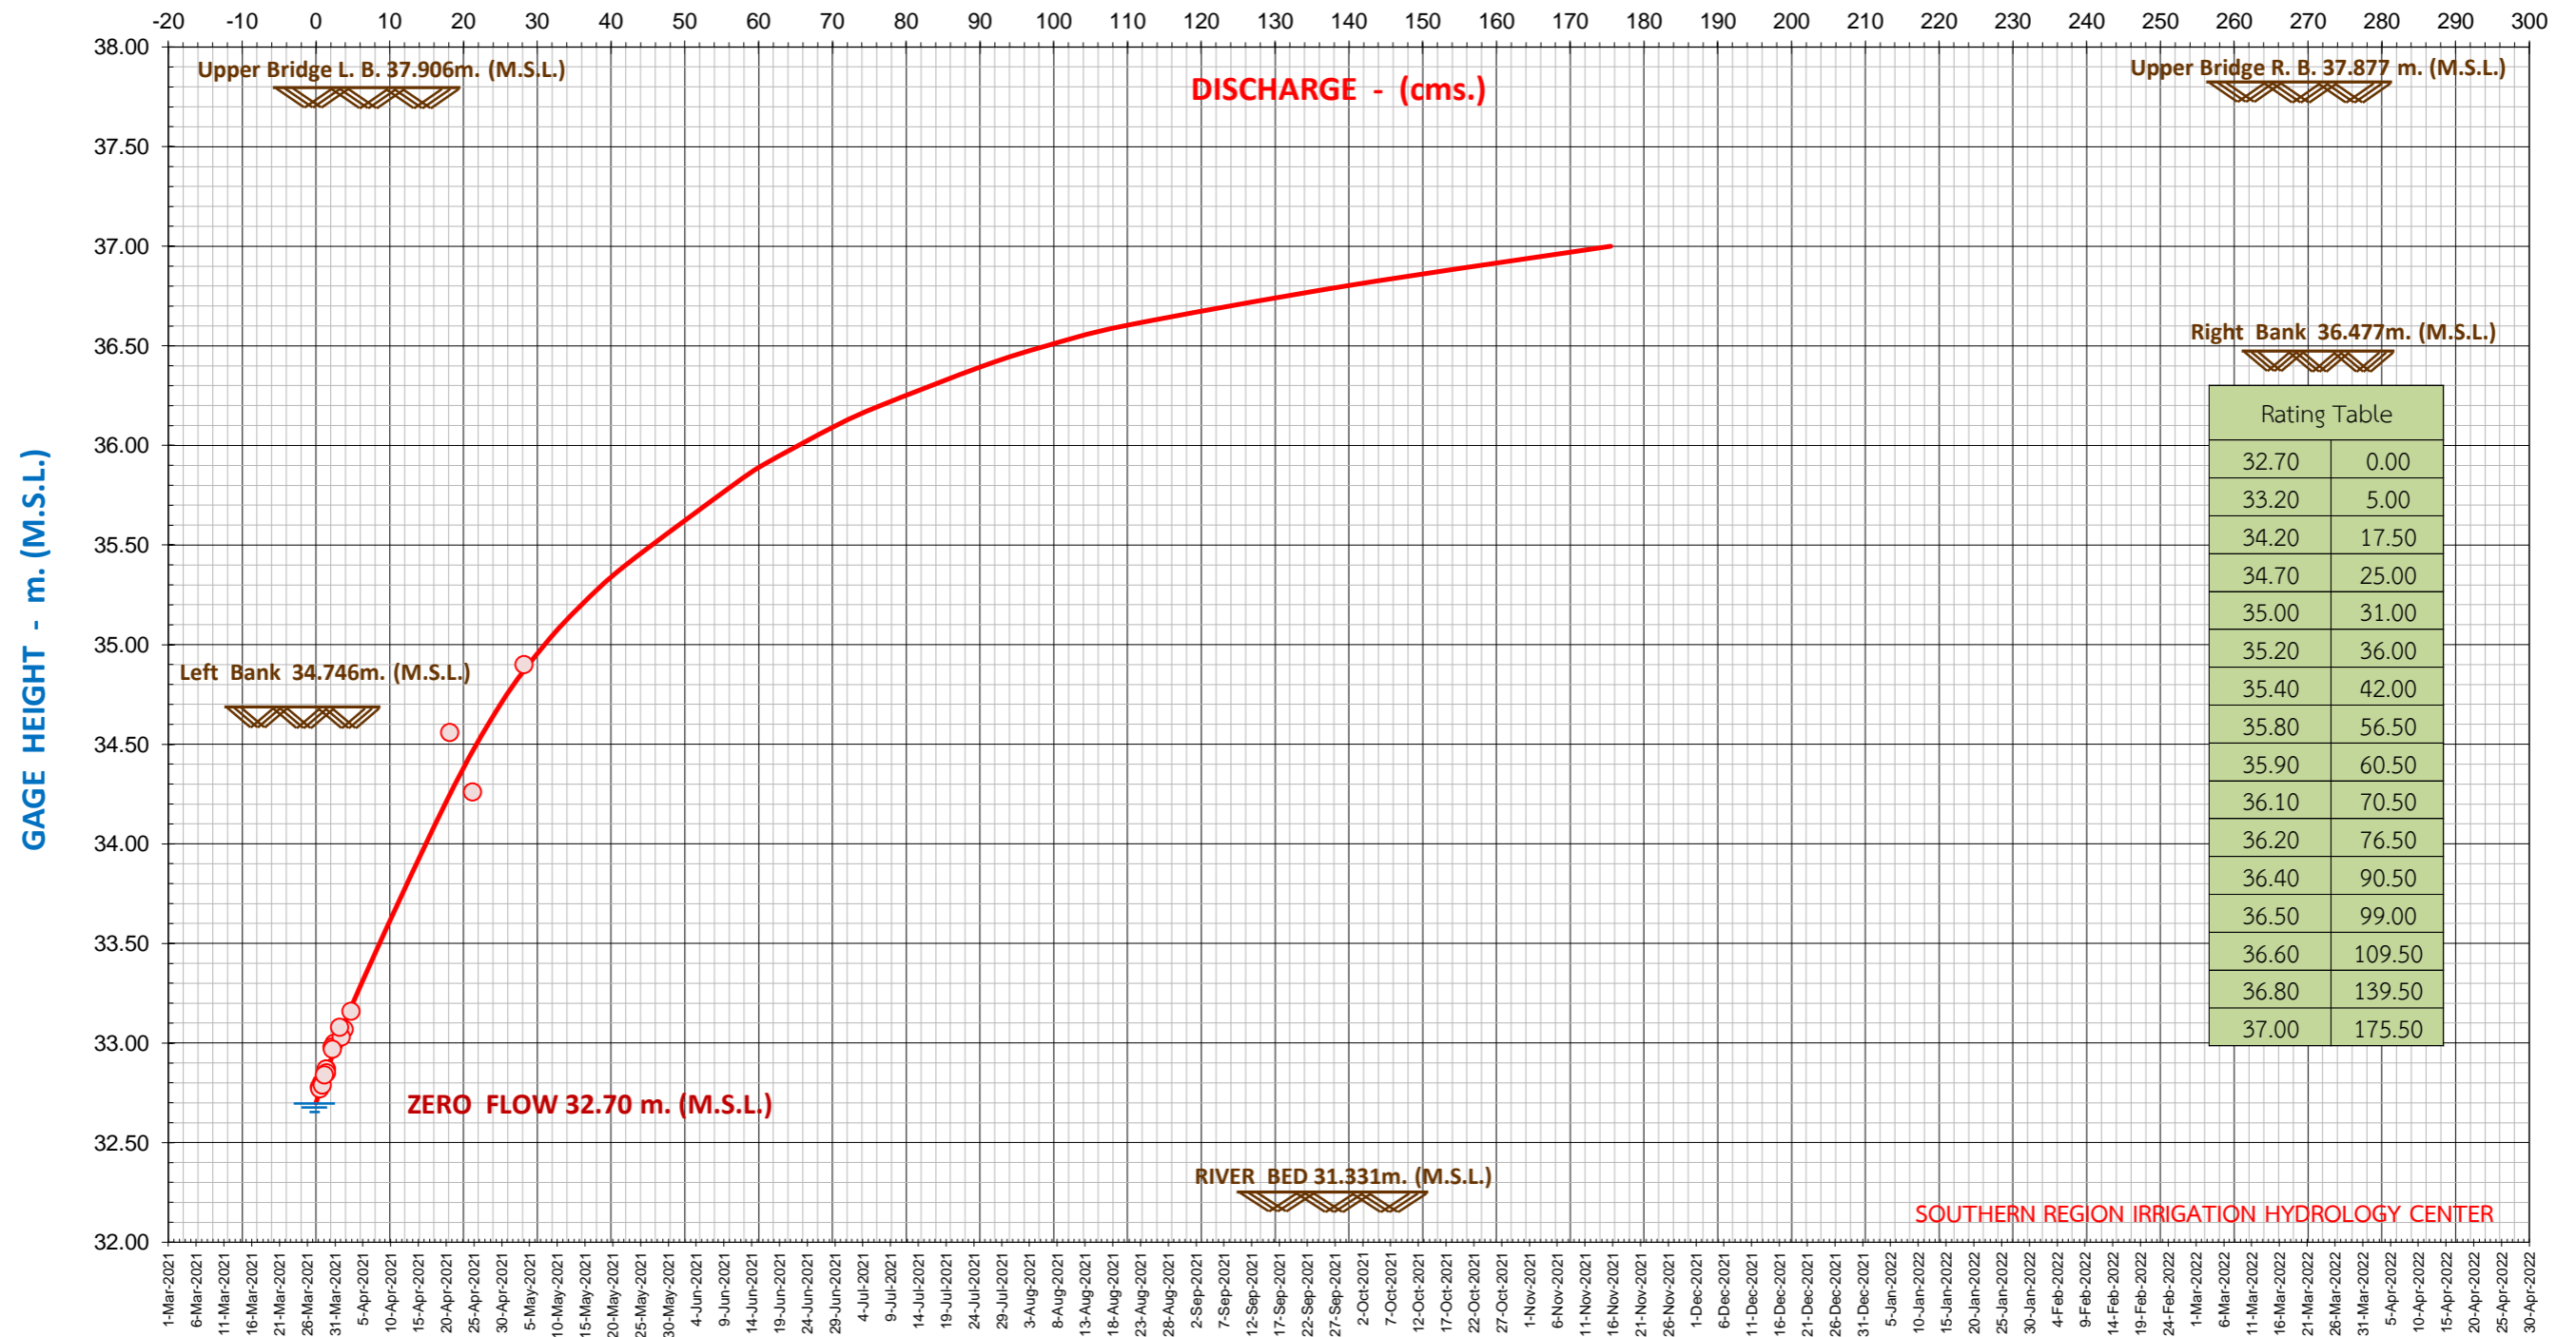

DAILY MEAN GAGE HEIGHT AND RATING CURVE WATER YEAR 2021 STATION X.113 KHLONG LAPANG AT BAN THUNGPRAP , SADAO , SONGKHLA

Rating Table	
32.70	0.00
33.20	5.00
34.20	17.50
34.70	25.00
35.00	31.00
35.20	36.00
35.40	42.00
35.80	56.50
35.90	60.50
36.10	70.50
36.20	76.50
36.40	90.50
36.50	99.00
36.60	109.50
36.80	139.50
37.00	175.50

April	May	June	July	August	September	October	November	December	January	February	March
-------	-----	------	------	--------	-----------	---------	----------	----------	---------	----------	-------