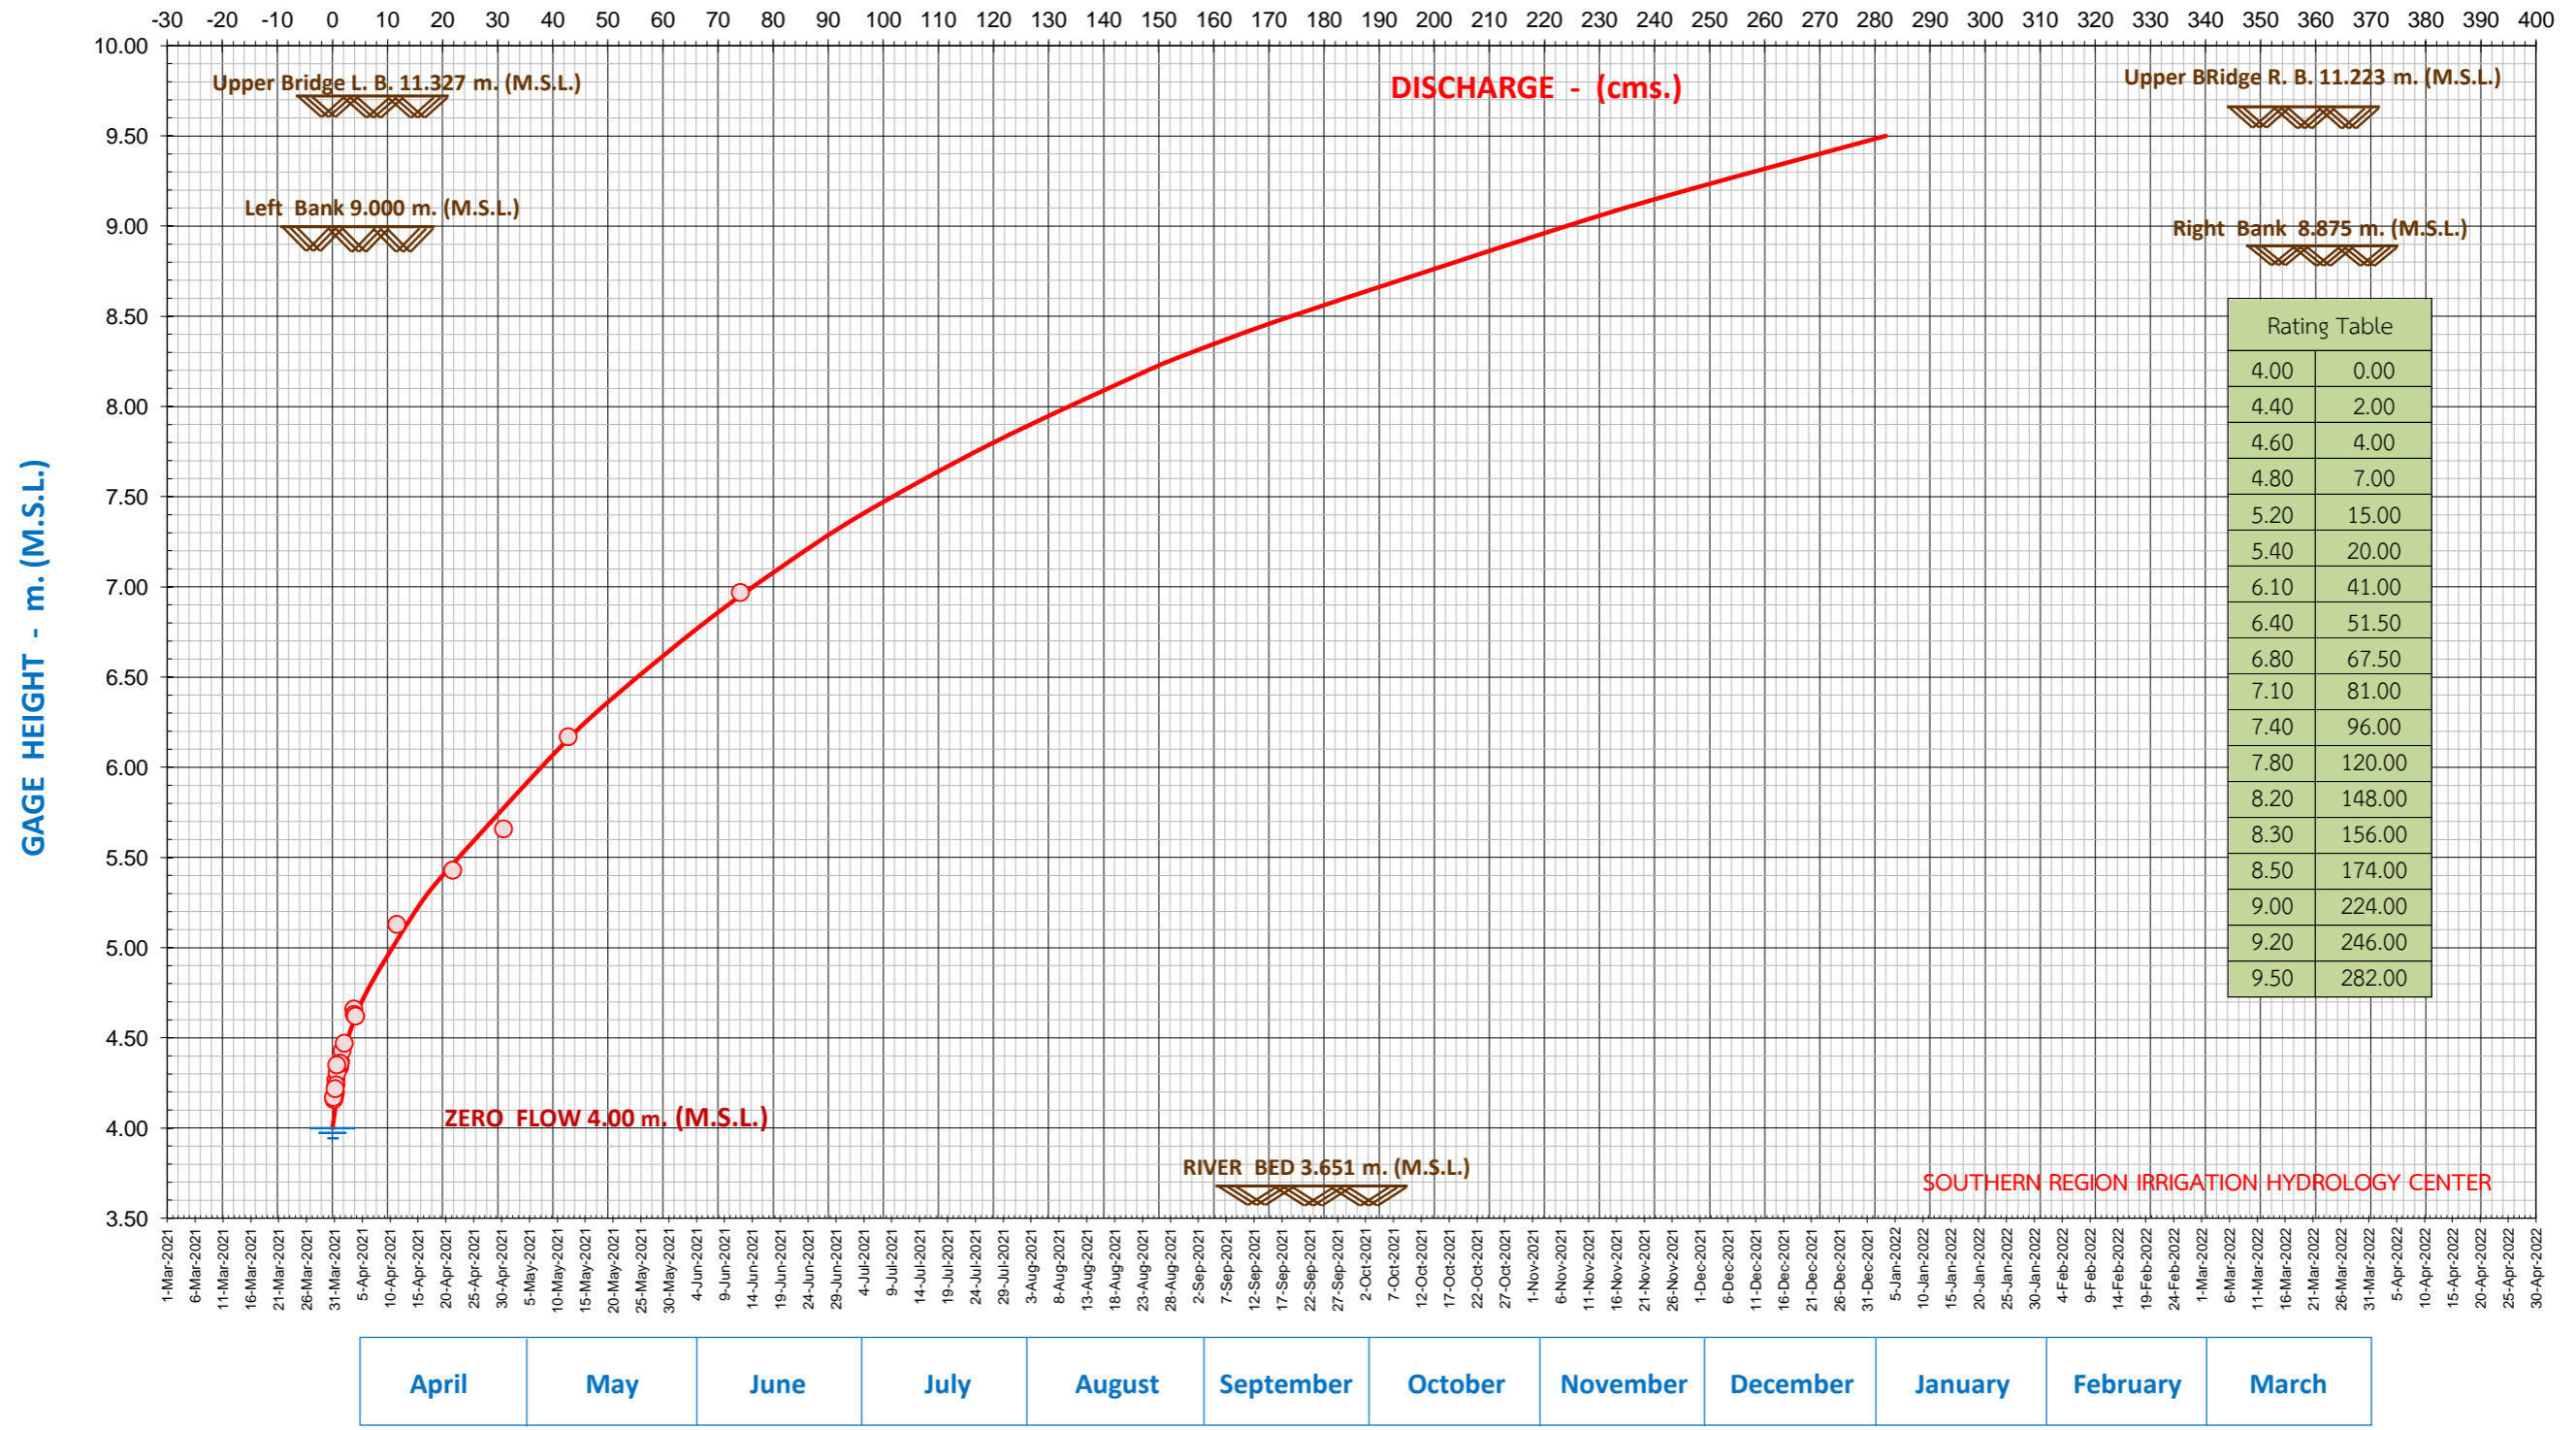

## DAILY MEAN GAGE HEIGHT AND RATING CURVE WATER YEAR 2021 STATION X.174 KHLONG WA AT BAN KHLONG WA , HAT YAI , SONGKHLA

April	May	June	July	August	September	October	November	December	January	February	March
-------	-----	------	------	--------	-----------	---------	----------	----------	---------	----------	-------