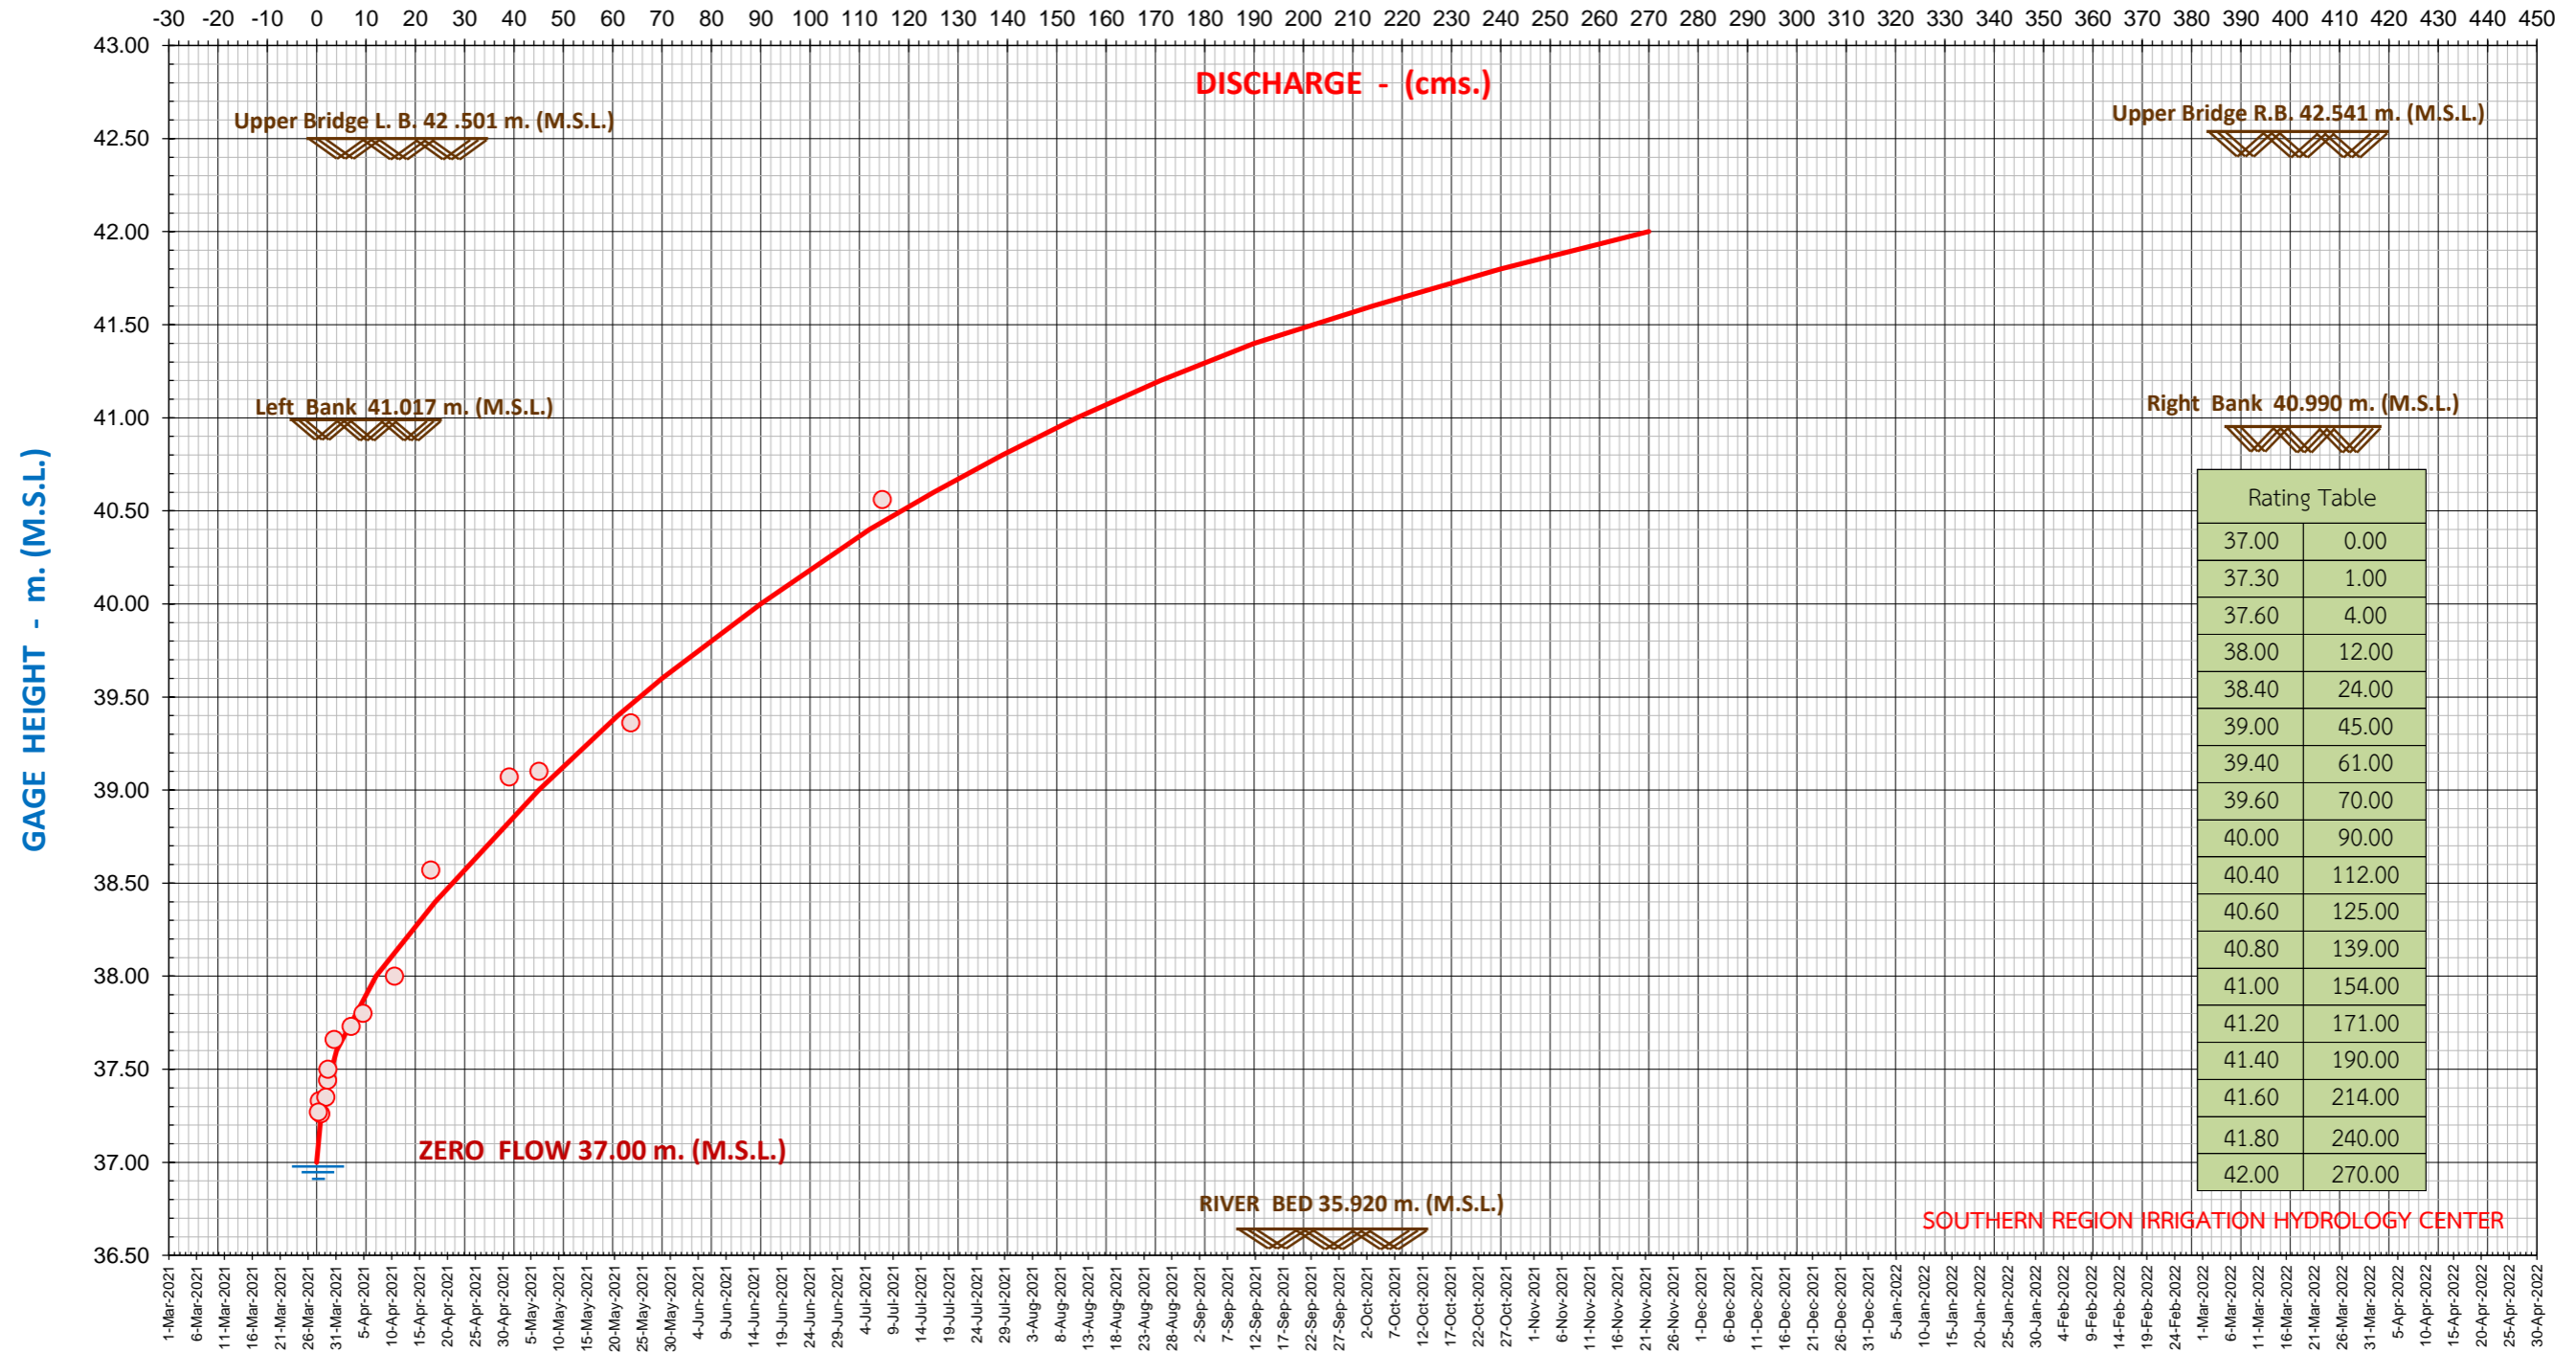

## DAILY MEAN GAGE HEIGHT AND RATING CURVE WATER YEAR 2021 STATION X.201A KHLONG CHUMPHON AT BAN THA MAI LAI , MUEANG , CHUMPHON

Rating Table	
37.00	0.00
37.30	1.00
37.60	4.00
38.00	12.00
38.40	24.00
39.00	45.00
39.40	61.00
39.60	70.00
40.00	90.00
40.40	112.00
40.60	125.00
40.80	139.00
41.00	154.00
41.20	171.00
41.40	190.00
41.60	214.00
41.80	240.00
42.00	270.00

April	May	June	July	August	September	October	November	December	January	February	March
-------	-----	------	------	--------	-----------	---------	----------	----------	---------	----------	-------