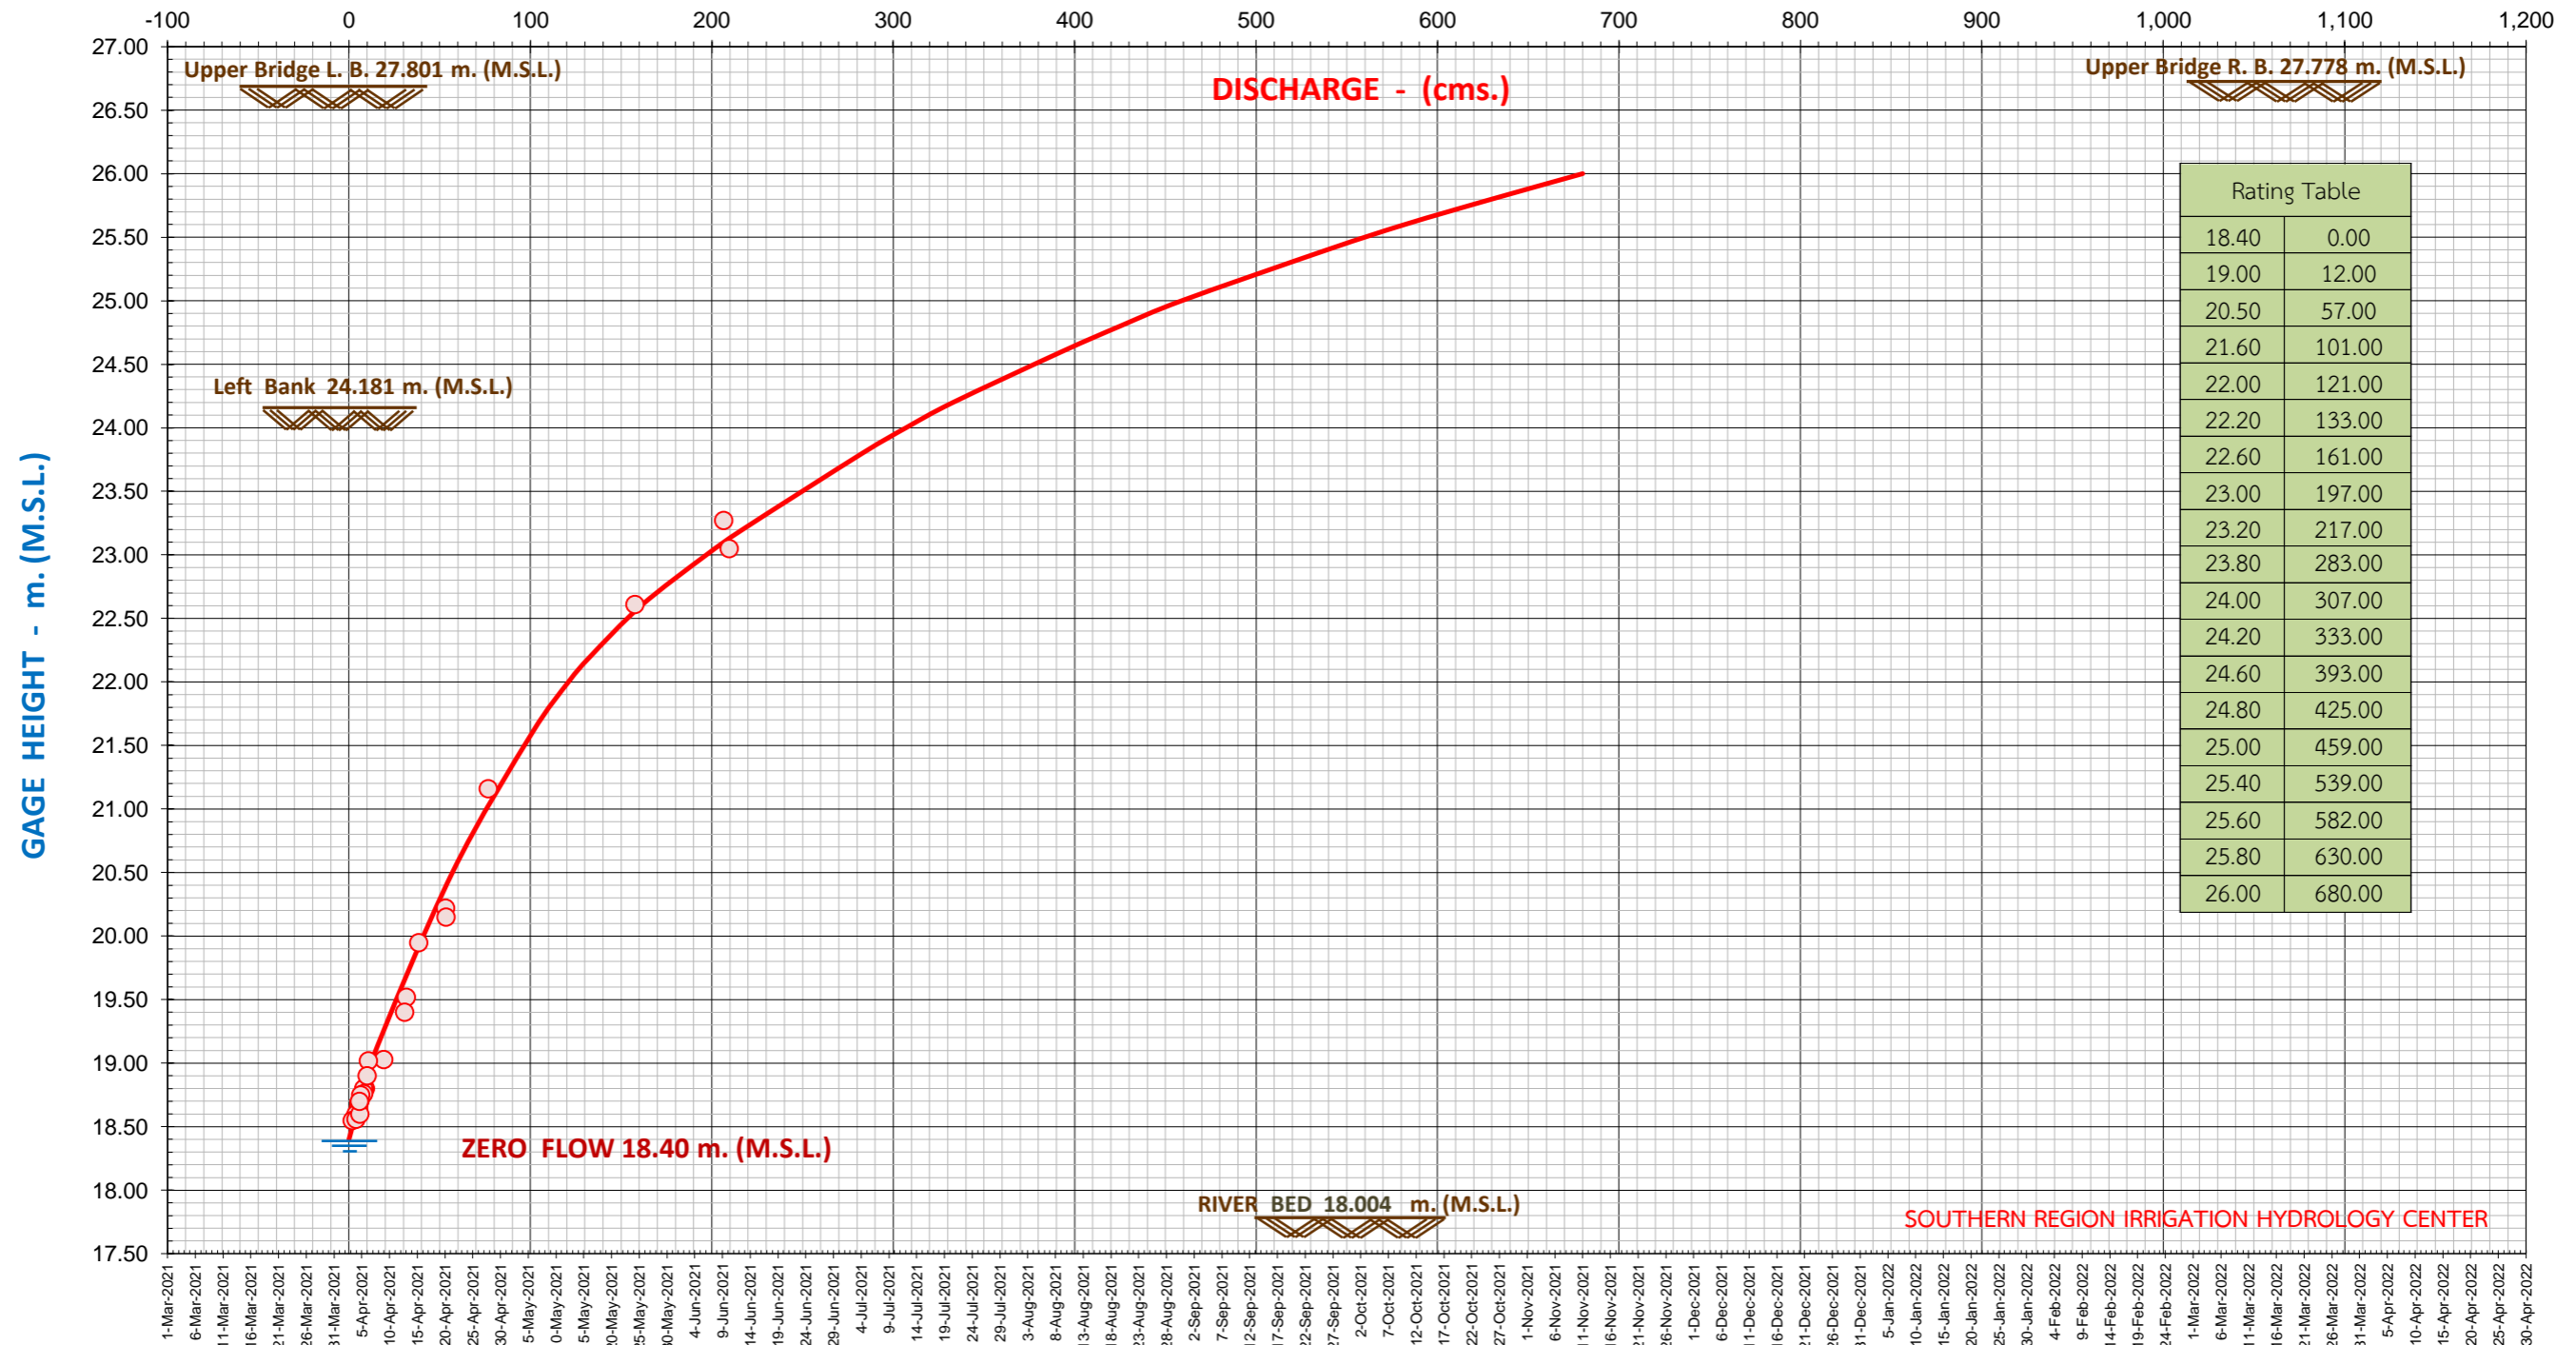

DAILY MEAN GAGE HEIGHT AND RATING CURVE WATER YEAR 2021 STATION X.274 KOLOK RIVER AT BAN BU KAE TA , WAENG , NARATHIWAT

Rating Table	
18.40	0.00
19.00	12.00
20.50	57.00
21.60	101.00
22.00	121.00
22.20	133.00
22.60	161.00
23.00	197.00
23.20	217.00
23.80	283.00
24.00	307.00
24.20	333.00
24.60	393.00
24.80	425.00
25.00	459.00
25.40	539.00
25.60	582.00
25.80	630.00
26.00	680.00

April	May	June	July	August	September	October	November	December	January	February	March
-------	-----	------	------	--------	-----------	---------	----------	----------	---------	----------	-------