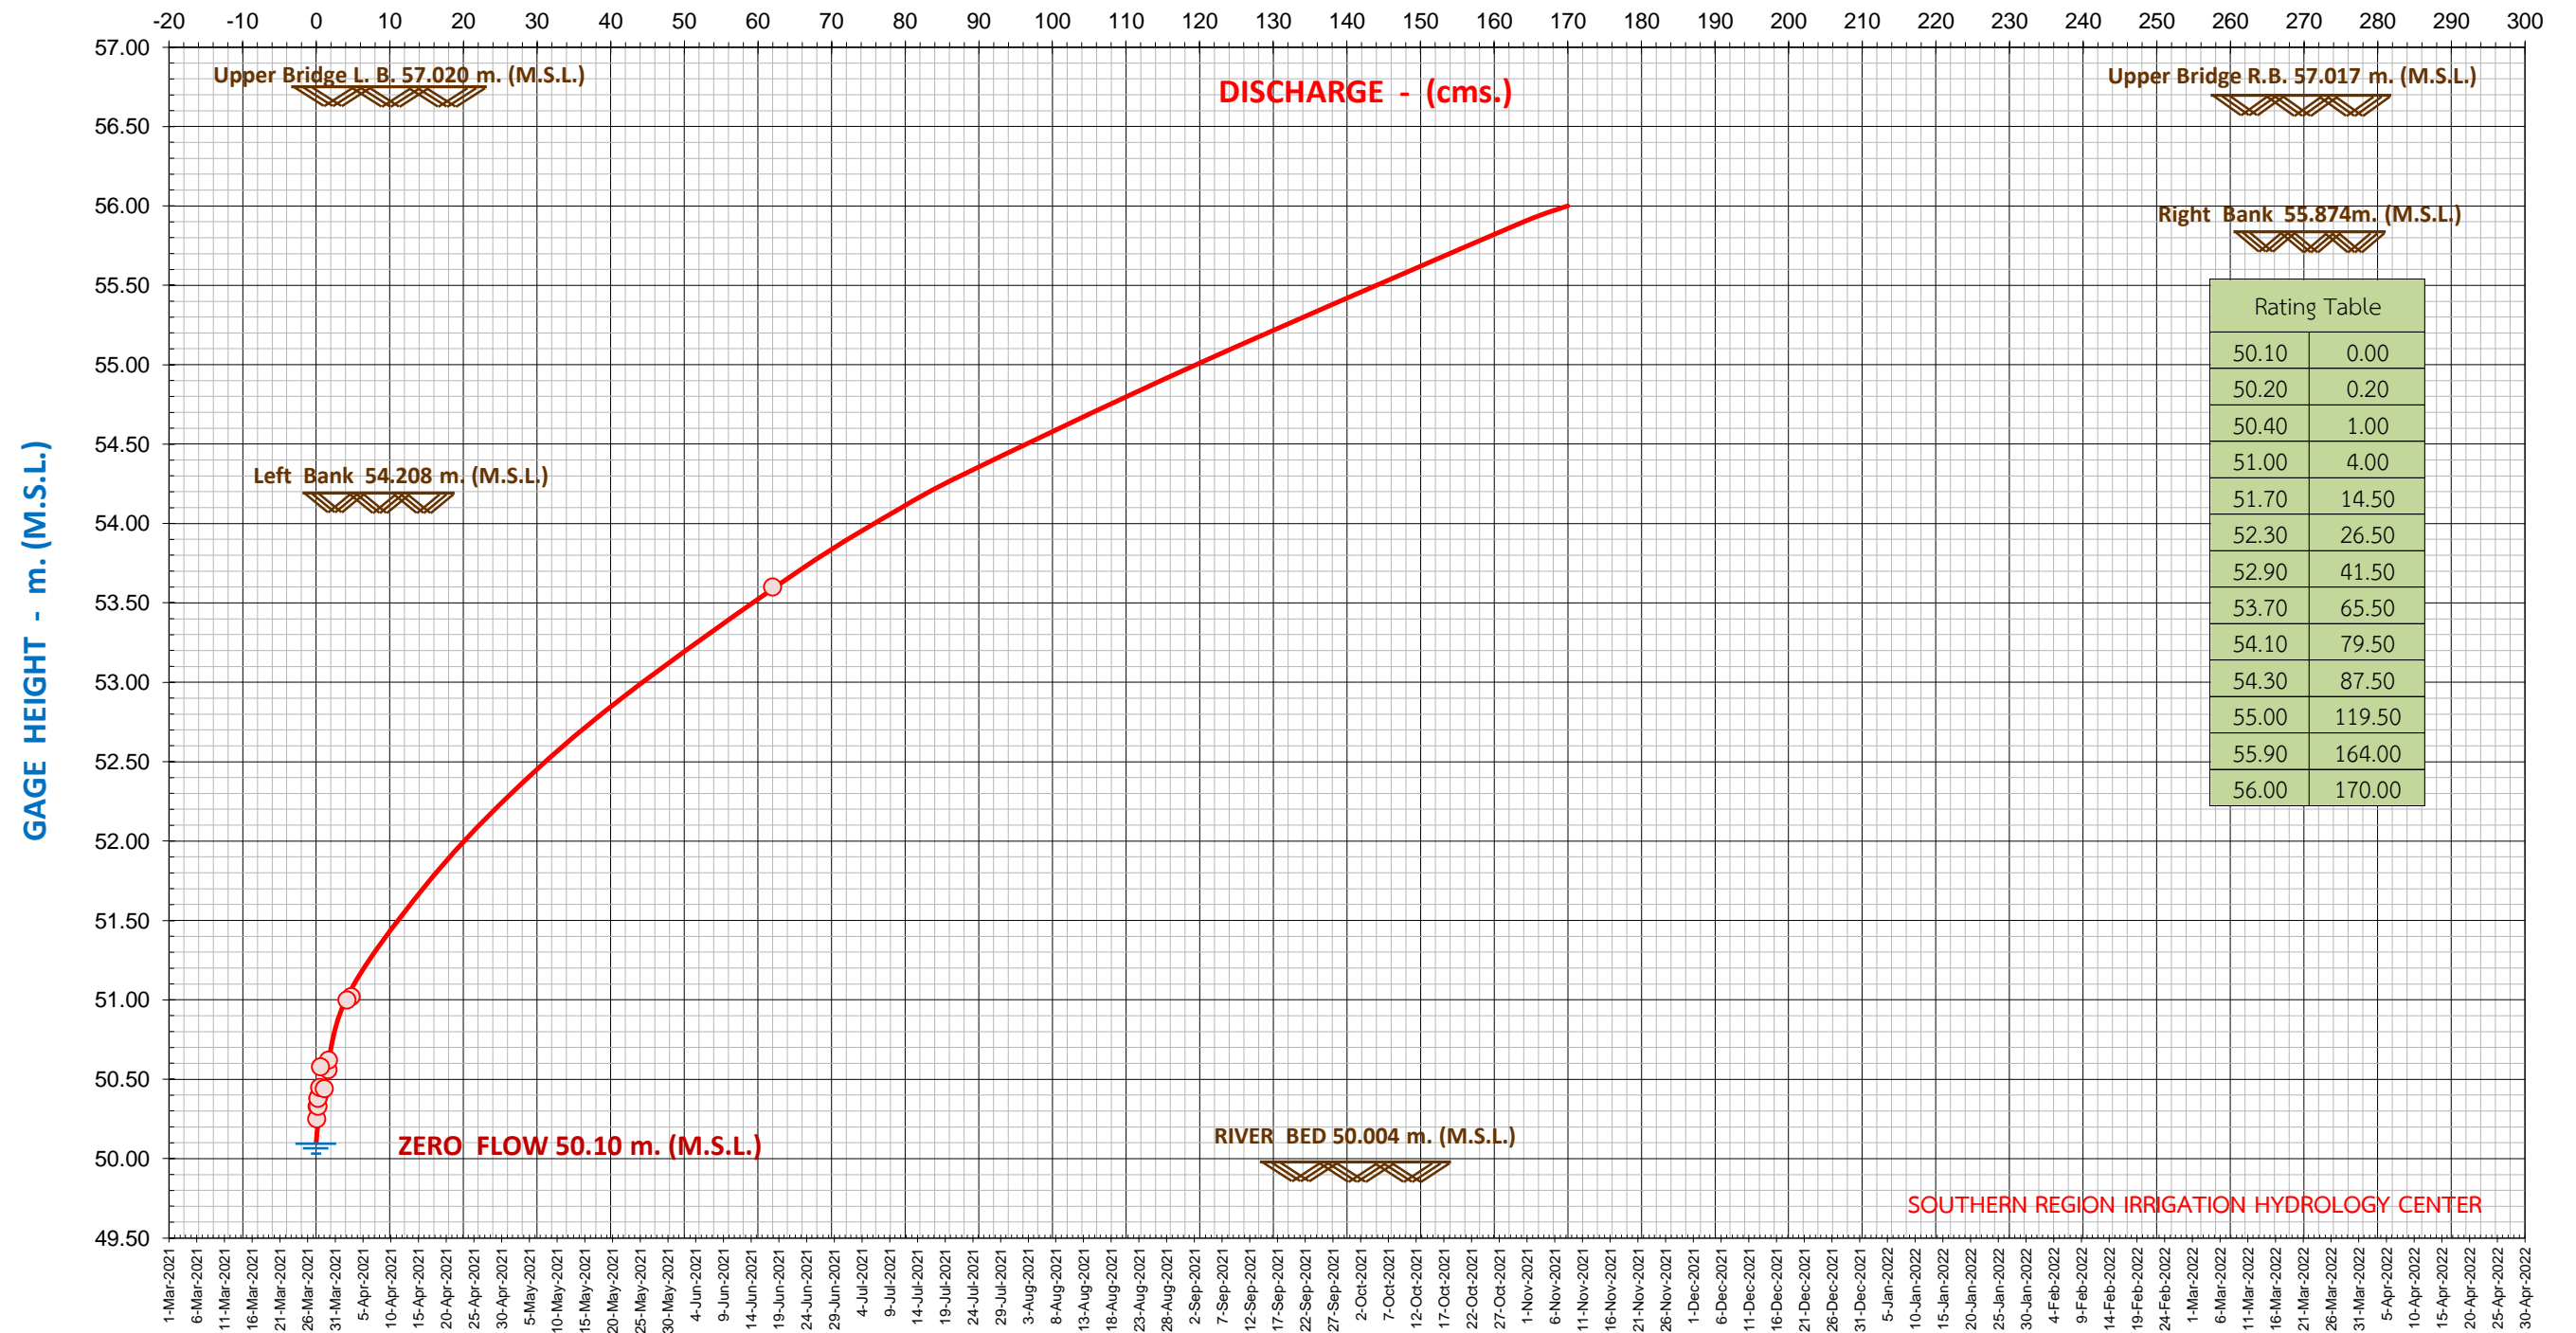

DAILY MEAN GAGE HEIGHT AND RATING CURVE WATER YEAR 2021 STATION X.276 KHLONG THA NAE(U) AT BAN KHAO PU , SRI BAN PHOT , PHATTHALUNG

April	May	June	July	August	September	October	November	December	January	February	March
-------	-----	------	------	--------	-----------	---------	----------	----------	---------	----------	-------

SOUTHERN REGION IRRIGATION HYDROLOGY CENTER