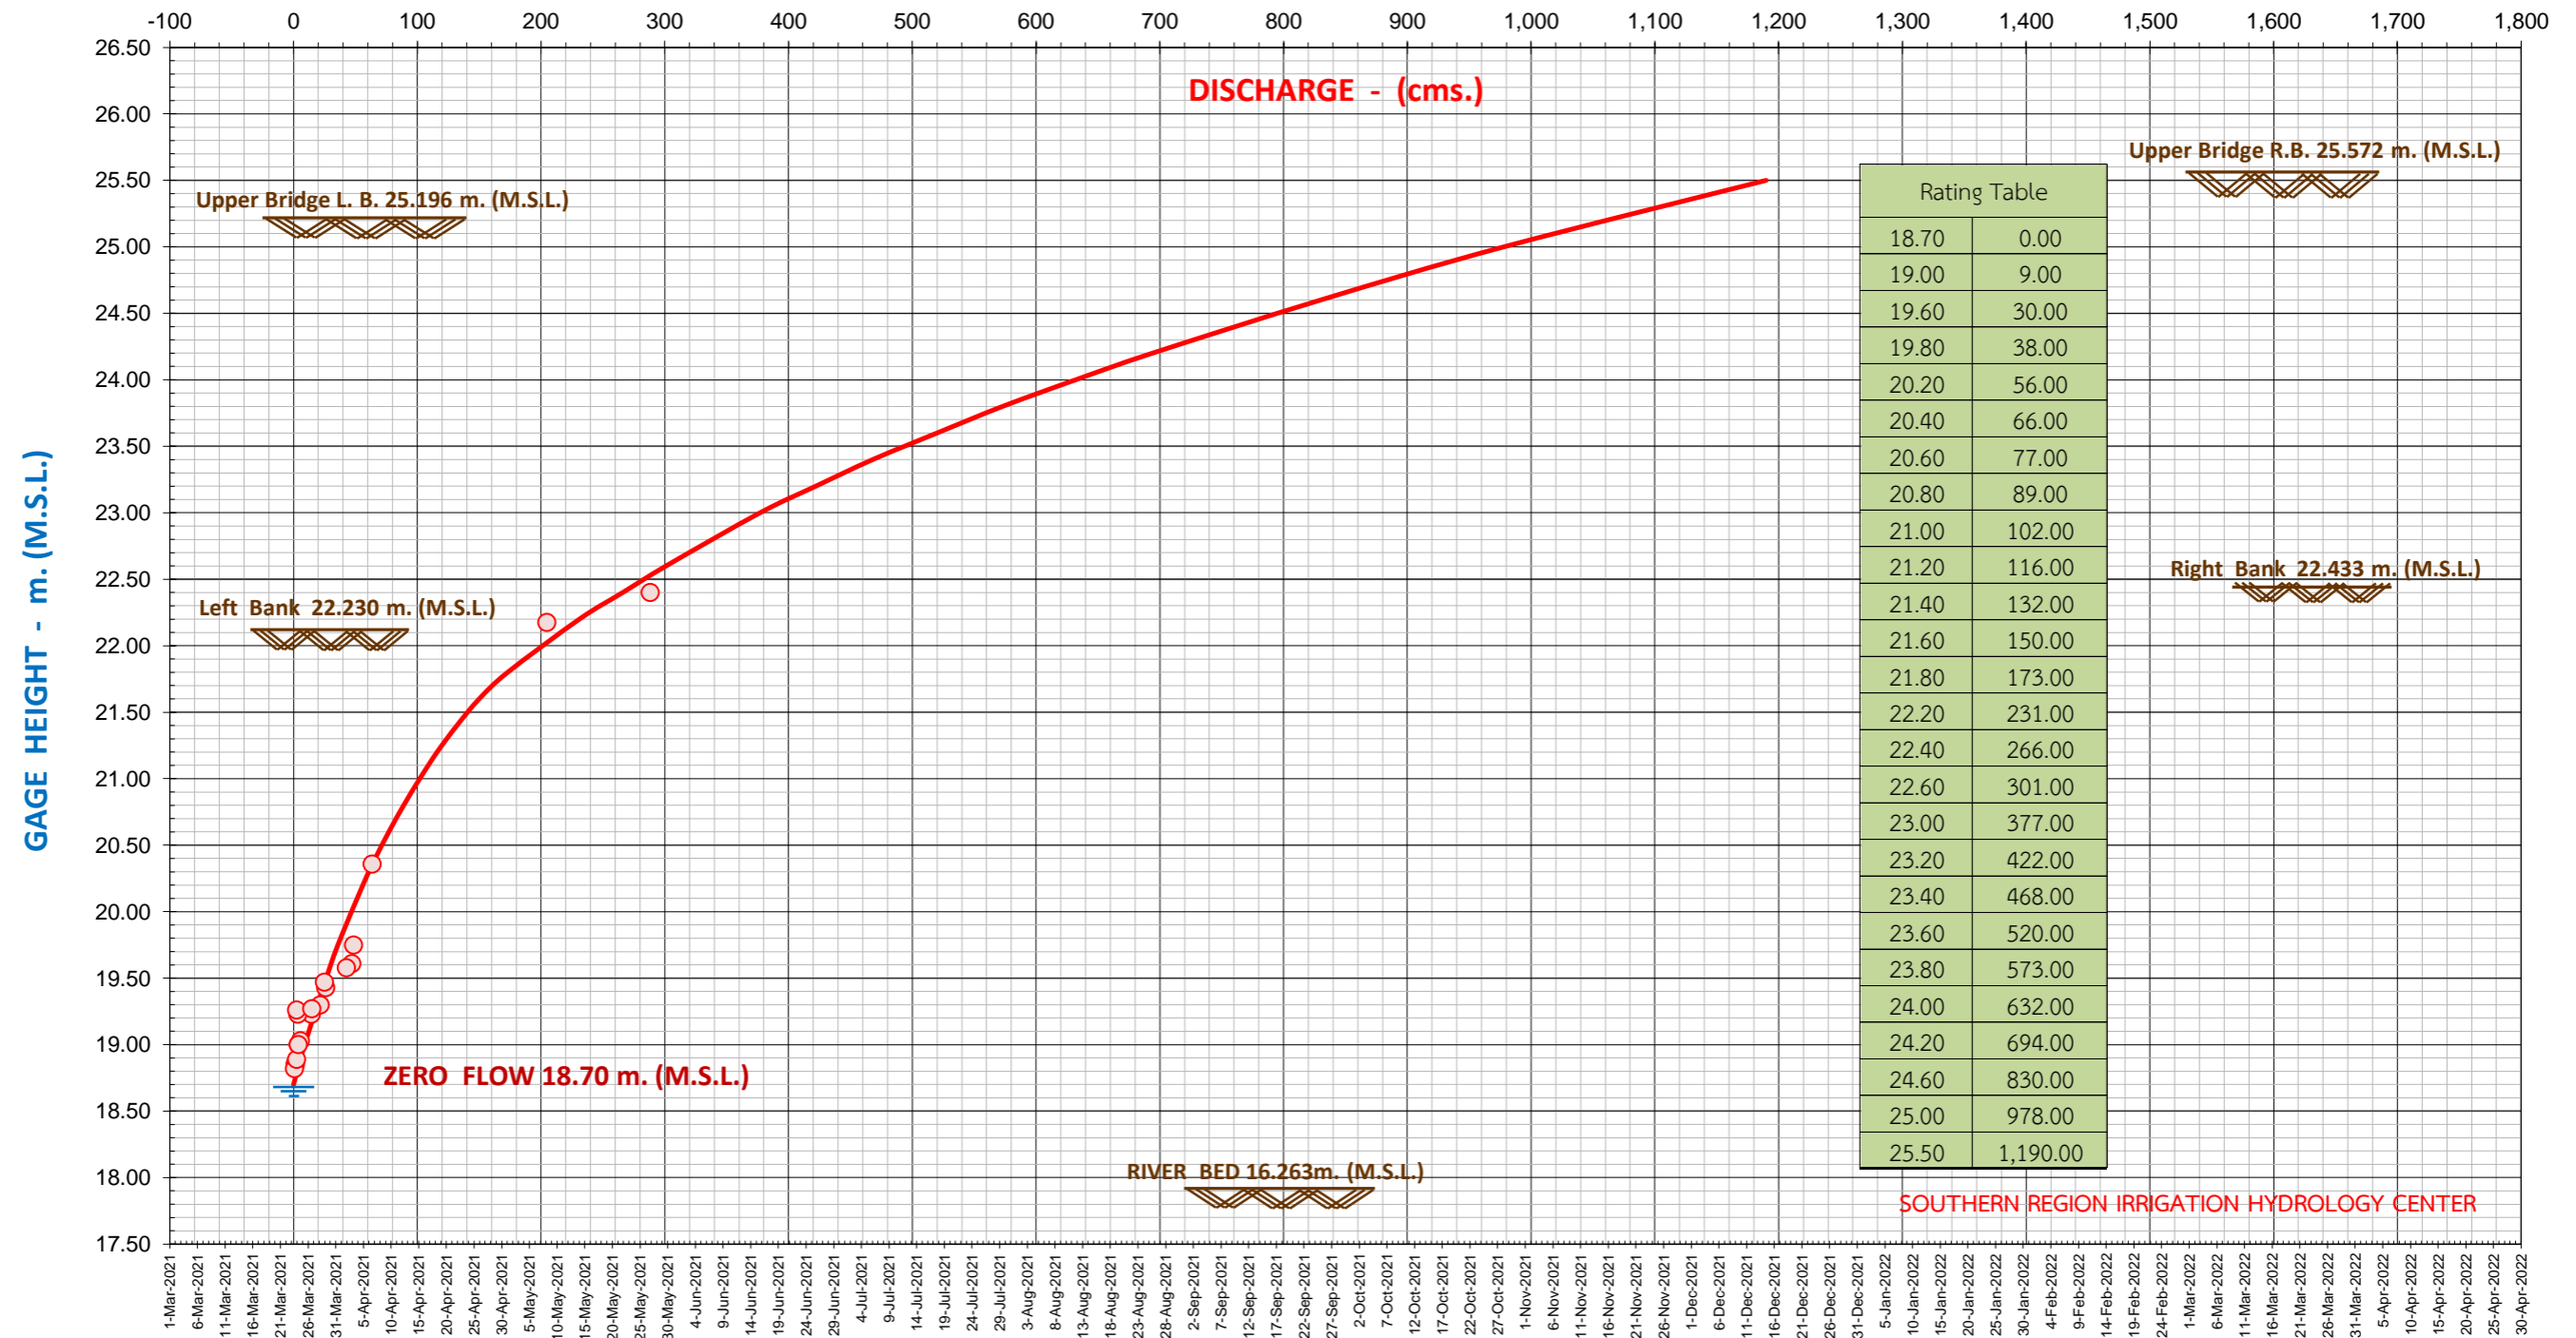

DAILY MEAN GAGE HEIGHT AND RATING CURVE WATER YEAR 2021 STATION X.55 KHLONG THA DI AT BAN THA YAI, LAN SAKA , NAKHON SRI THAMMARAT

April	May	June	July	August	September	October	November	December	January	February	March
-------	-----	------	------	--------	-----------	---------	----------	----------	---------	----------	-------

SOUTHERN REGION IRRIGATION HYDROLOGY CENTER