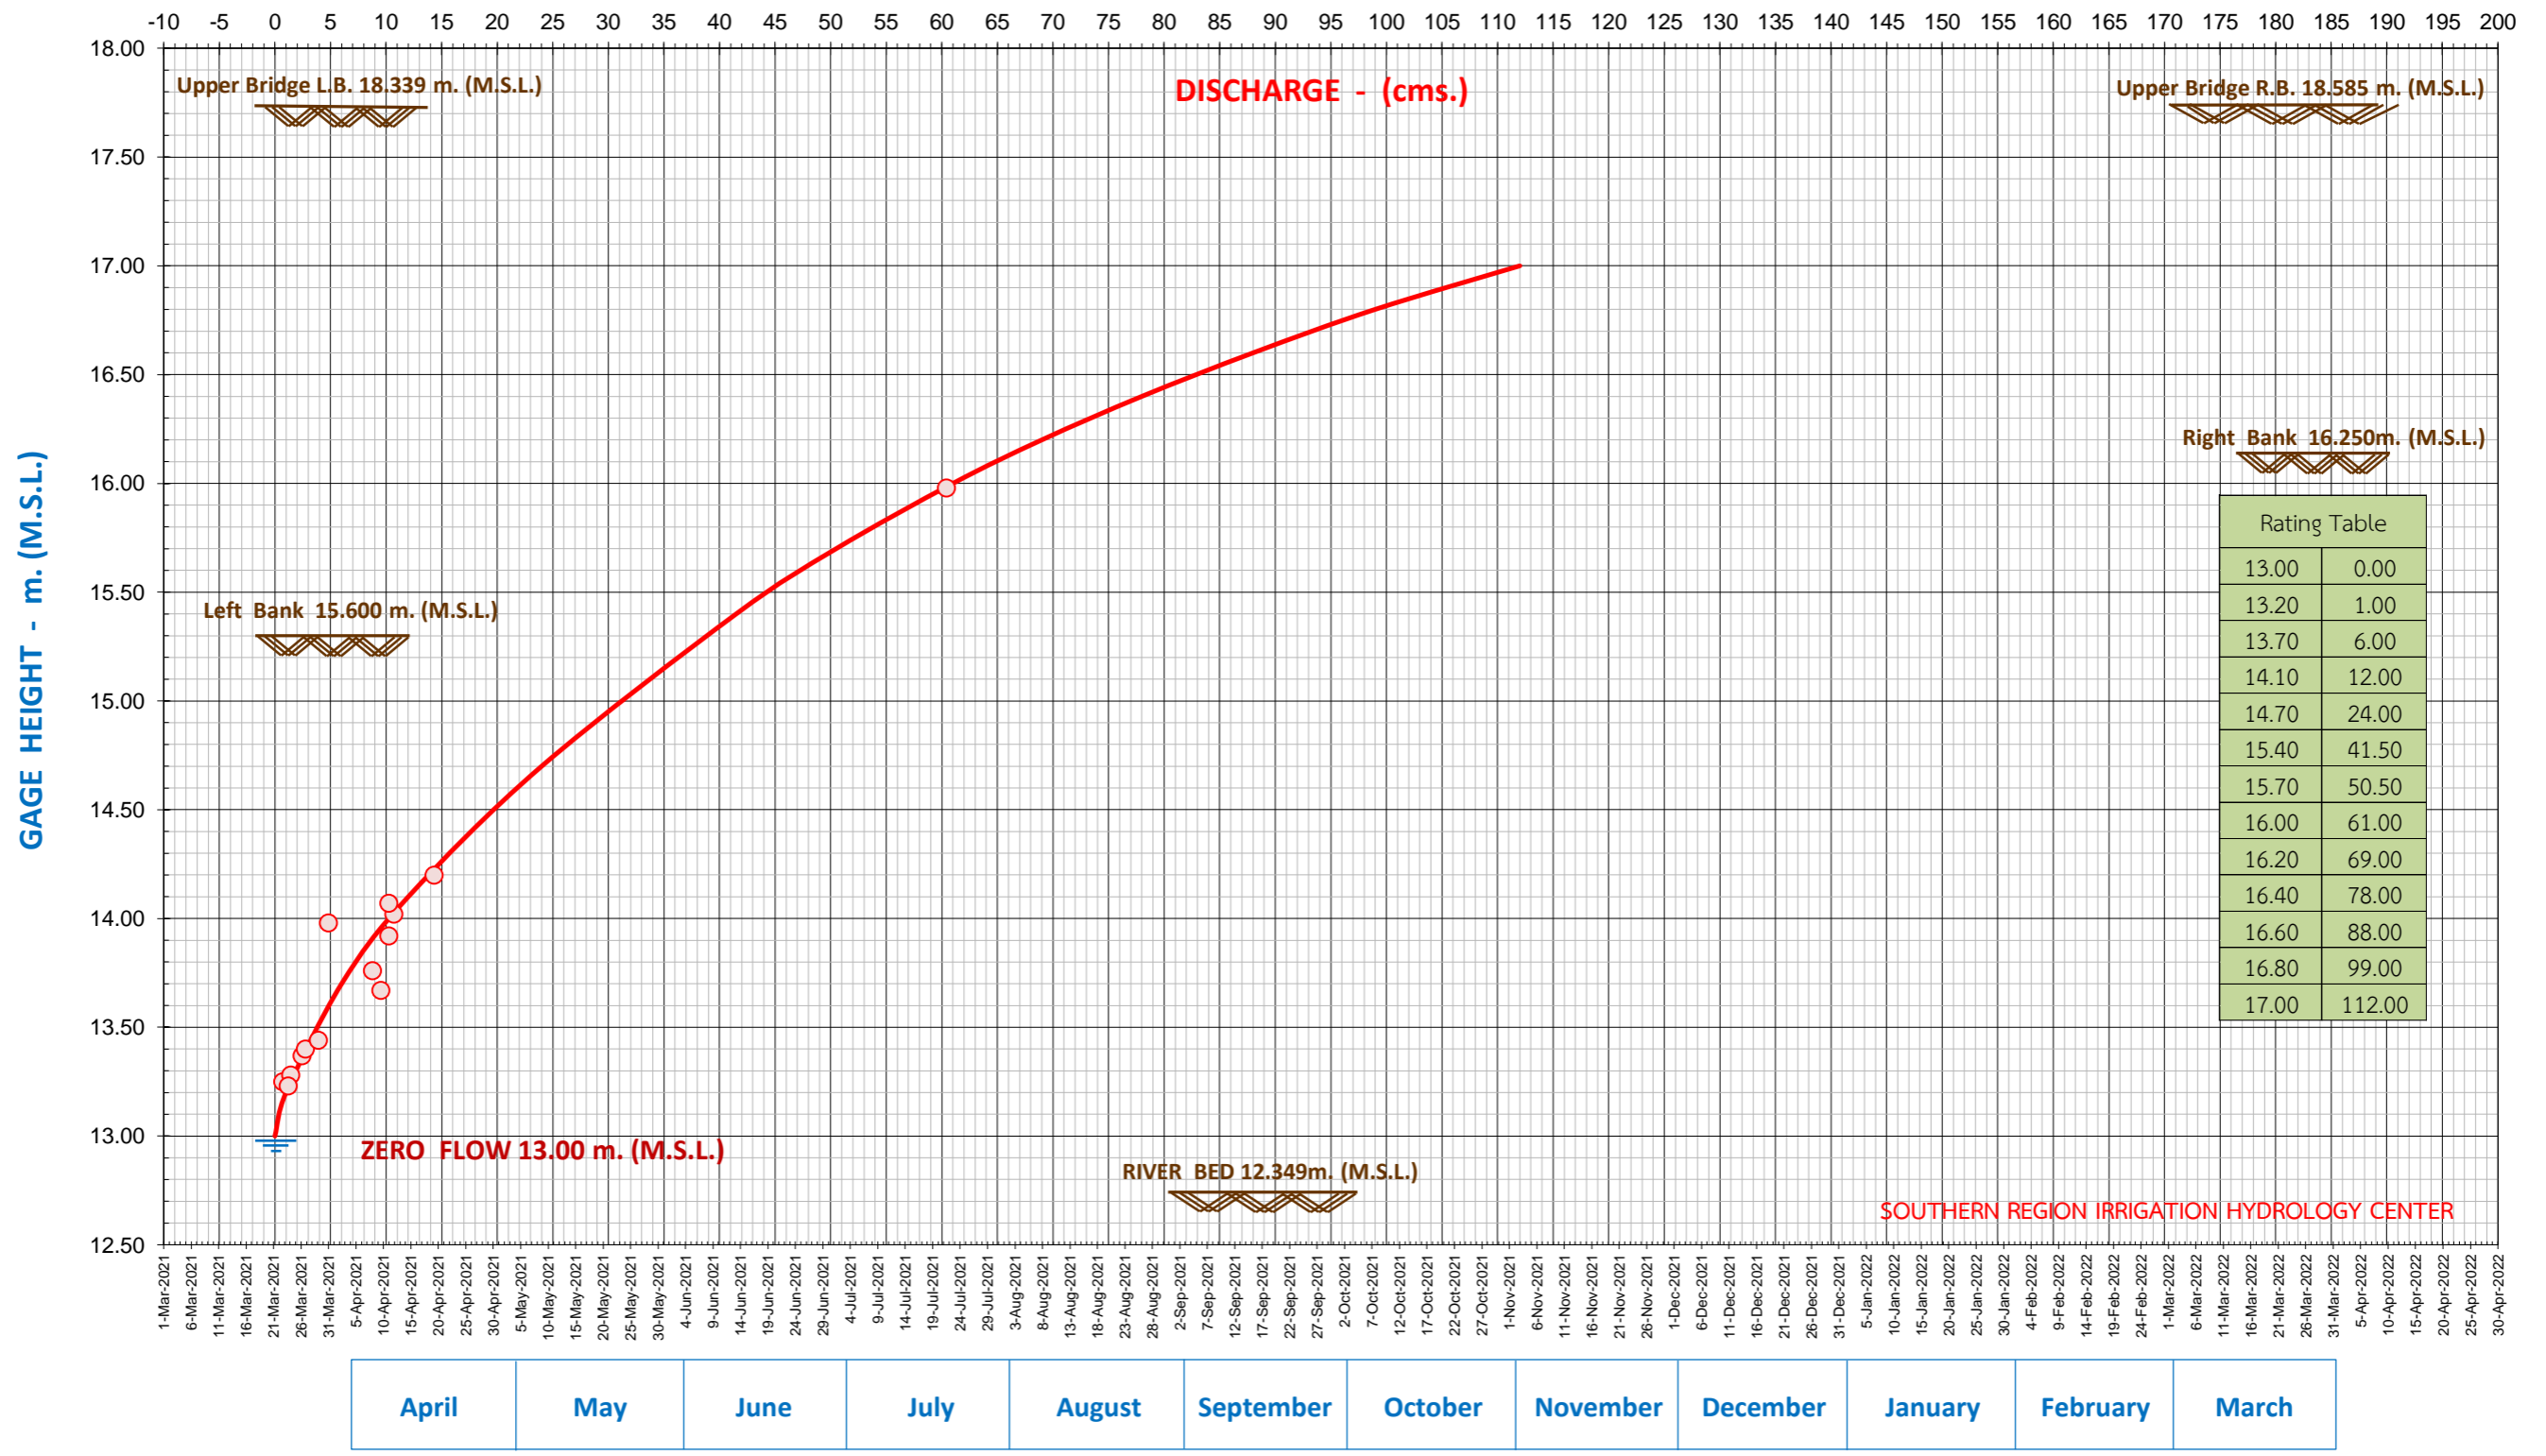

DAILY MEAN GAGE HEIGHT AND RATING CURVE WATER YEAR 2021 STATION X.68 KHLONG THA KHAE AT BAN THA KHAE , MUEANG , PHATTHALUNG

April	May	June	July	August	September	October	November	December	January	February	March
-------	-----	------	------	--------	-----------	---------	----------	----------	---------	----------	-------

SOUTHERN REGION IRRIGATION HYDROLOGY CENTER