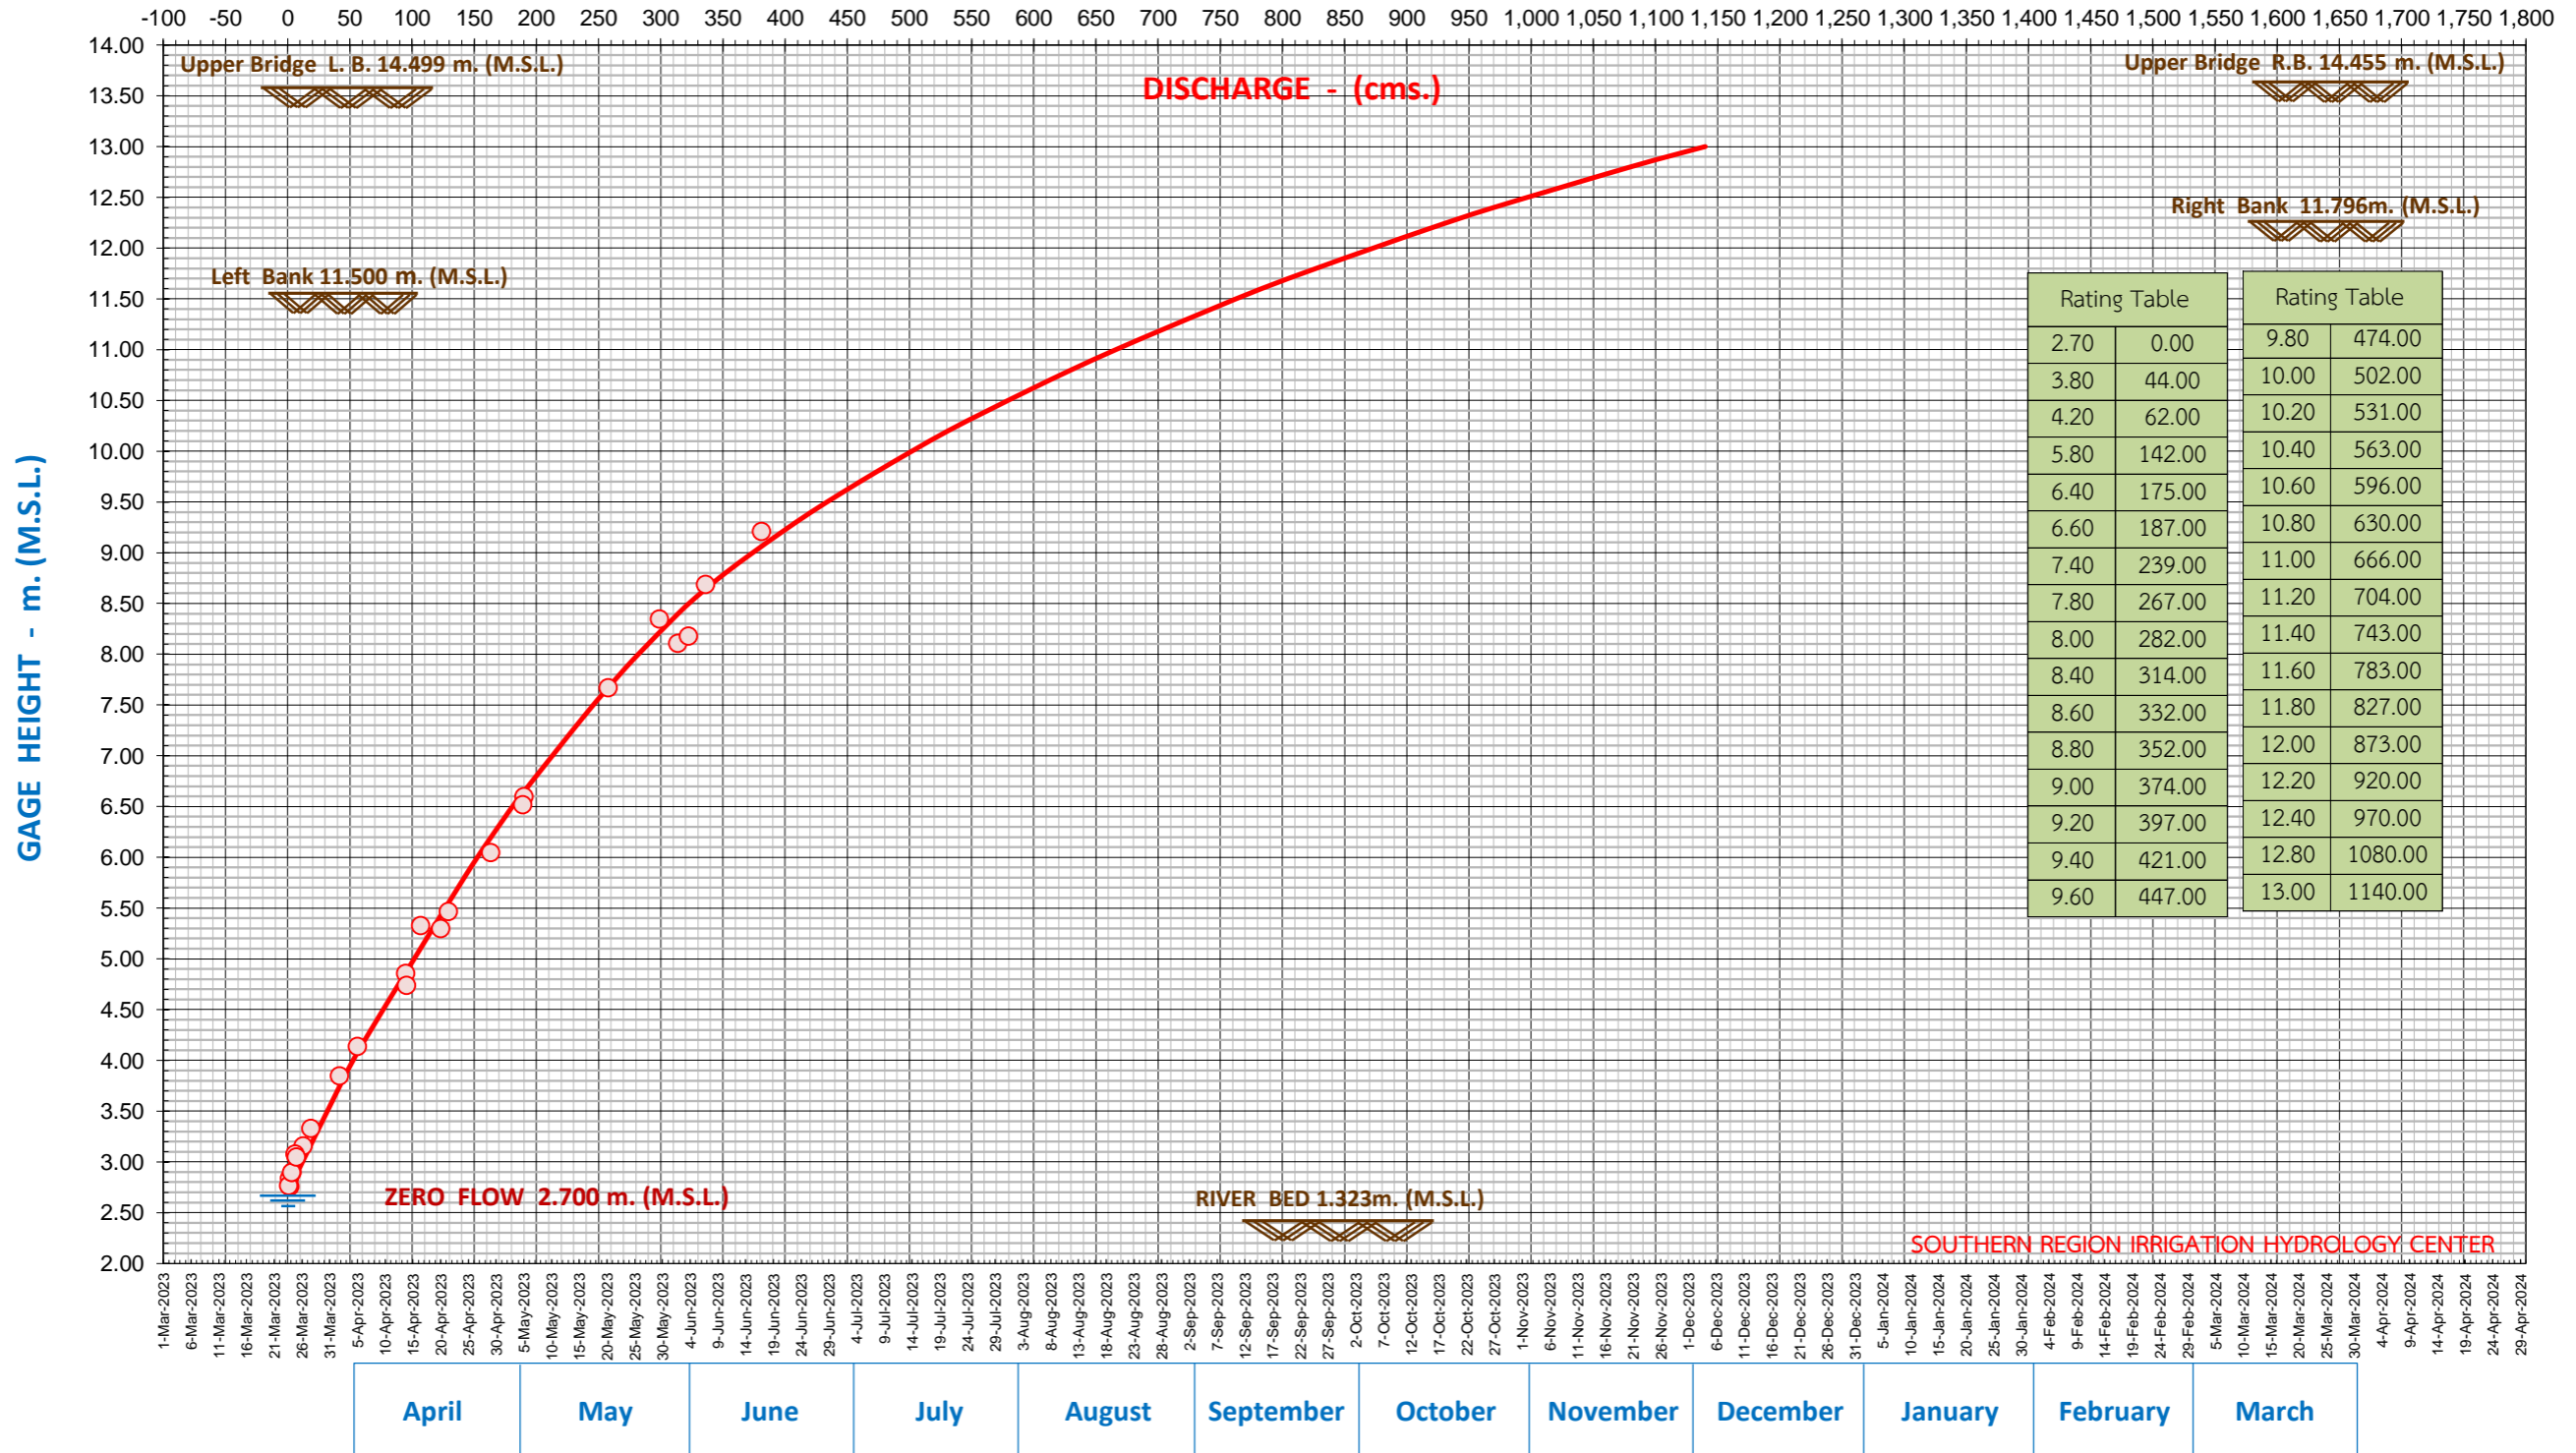

DAILY MEAN GAGE HEIGHT AND RATING CURVE WATER YEAR 2023 STATION X.158 KHLONG THA TAPHAO AT BAN WANG KHROK , THA SAE , CHUMPHON

SOUTHERN REGION IRRIGATION HYDROLOGY CENTER