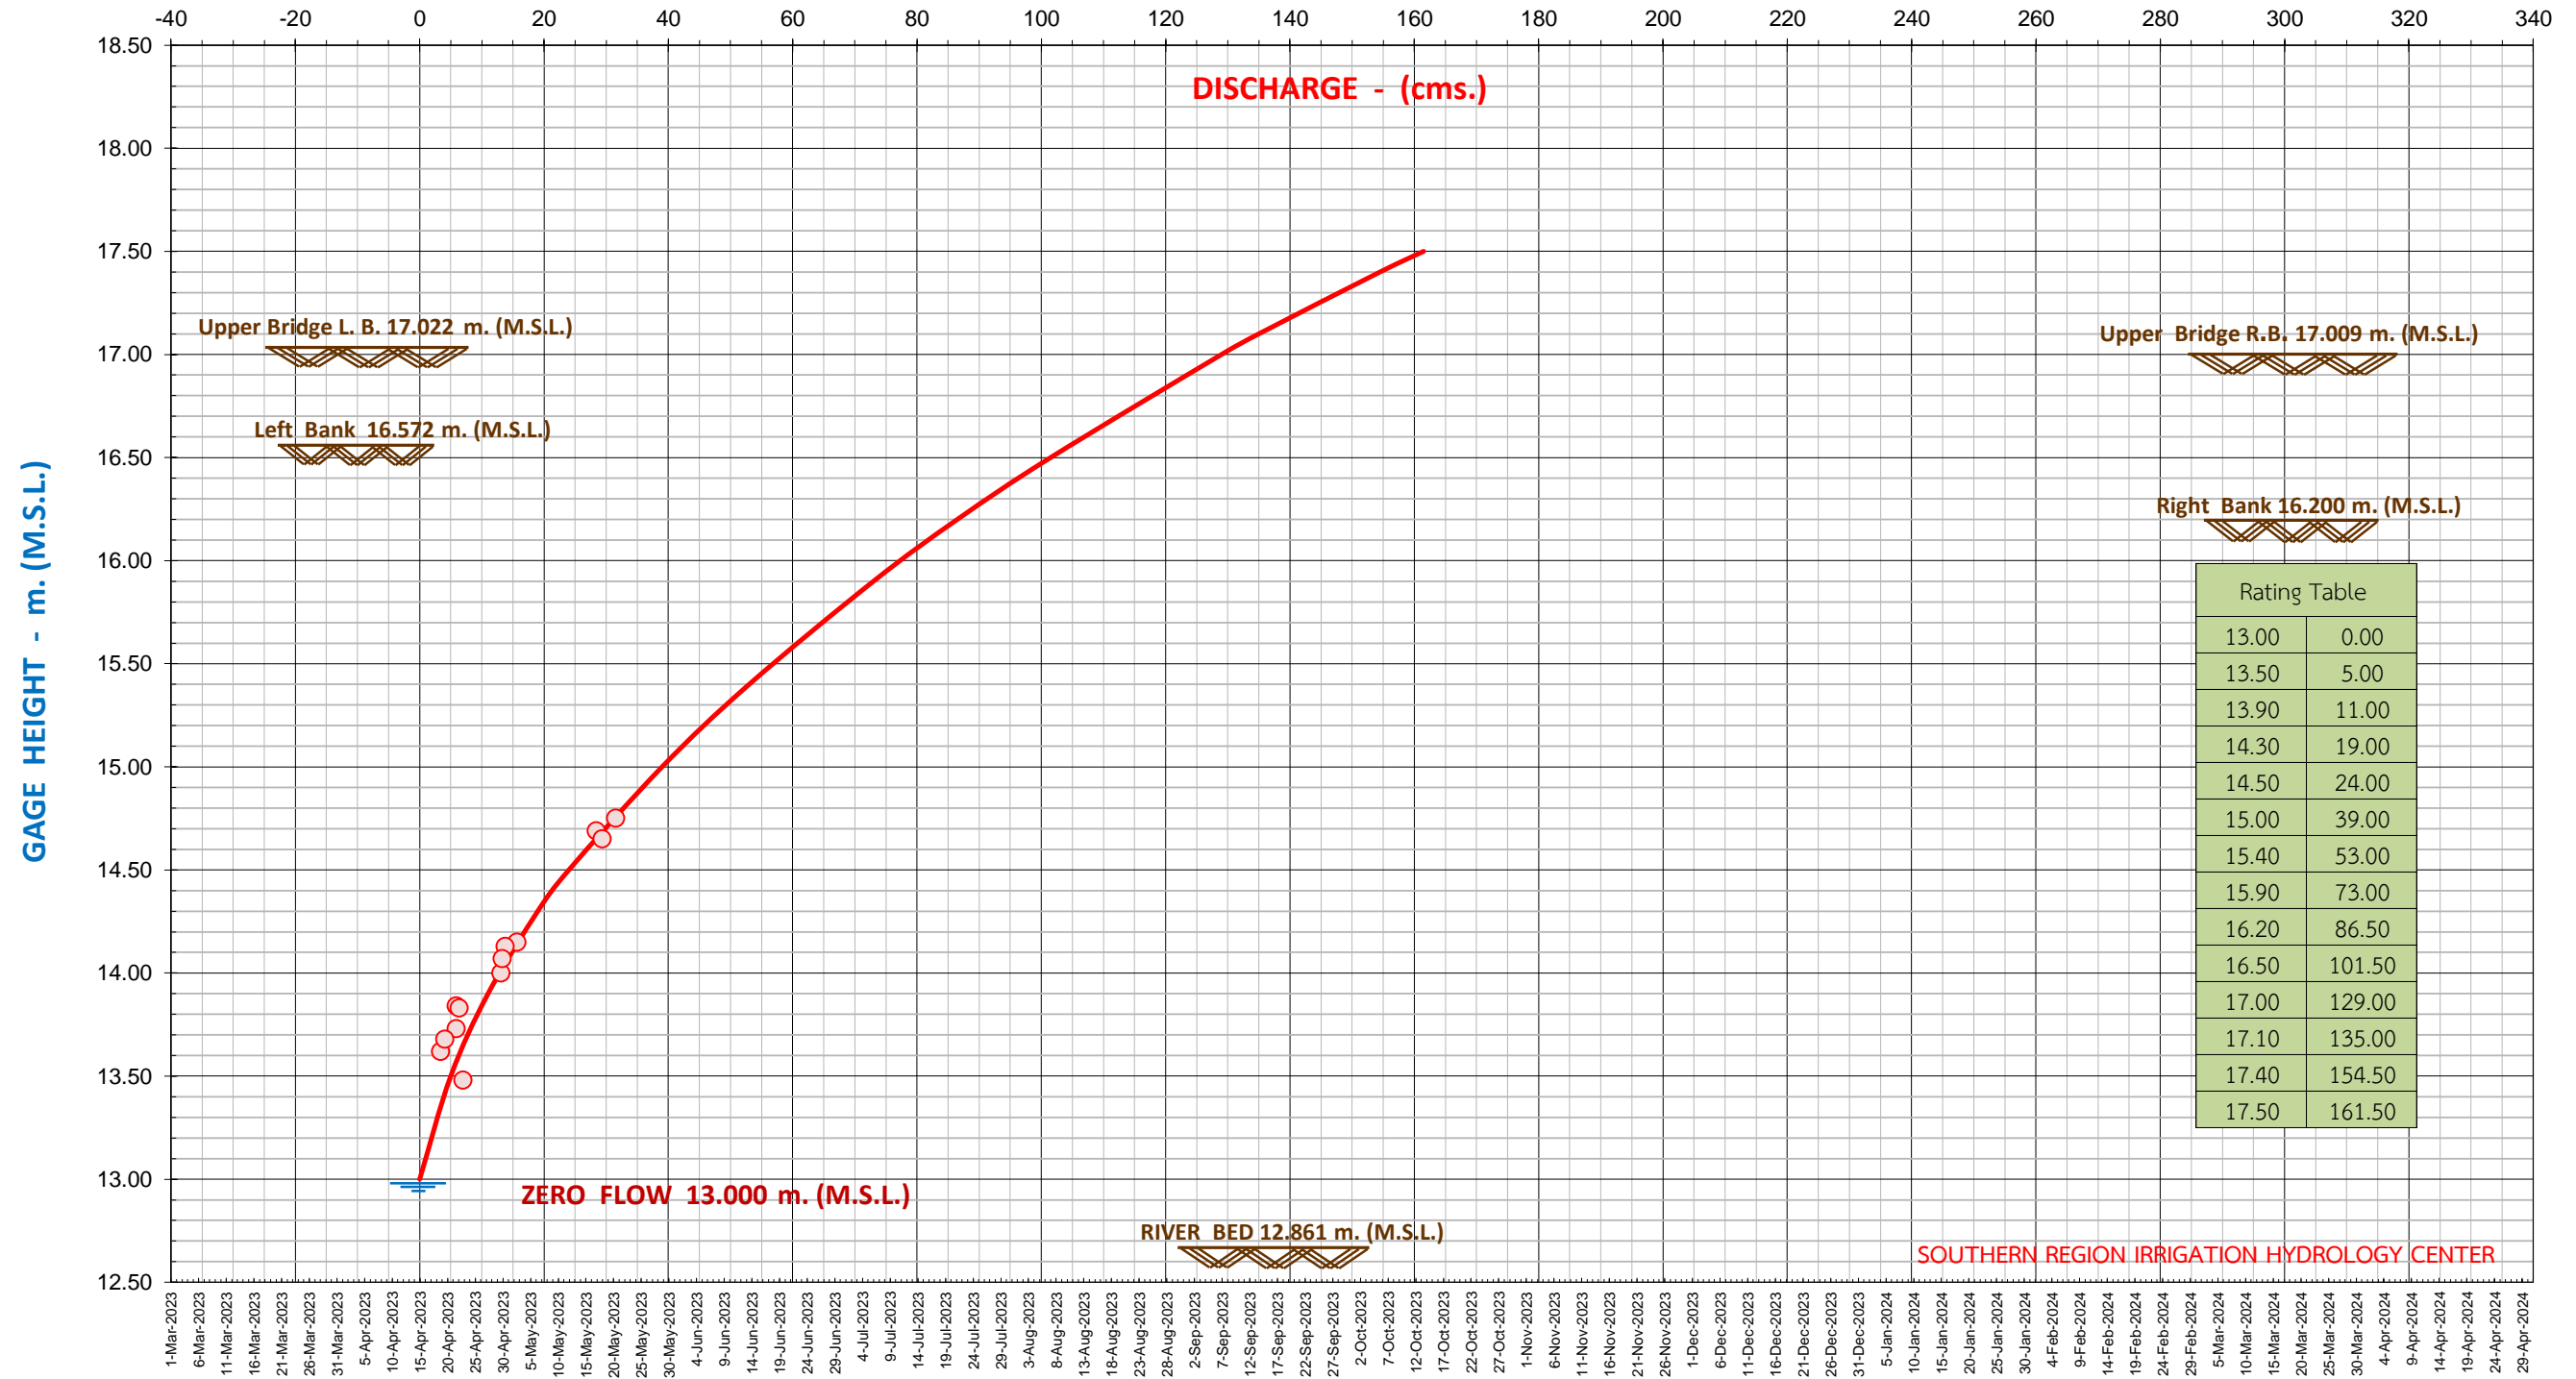

DAILY MEAN GAGE HEIGHT AND RATING CURVE WATER YEAR 2023 STATION X.239 KHLONG DUSON AT BAN CHALUNG NUEA, MUEANG, SATUN

April	May	June	July	August	September	October	November	December	January	February	March
-------	-----	------	------	--------	-----------	---------	----------	----------	---------	----------	-------