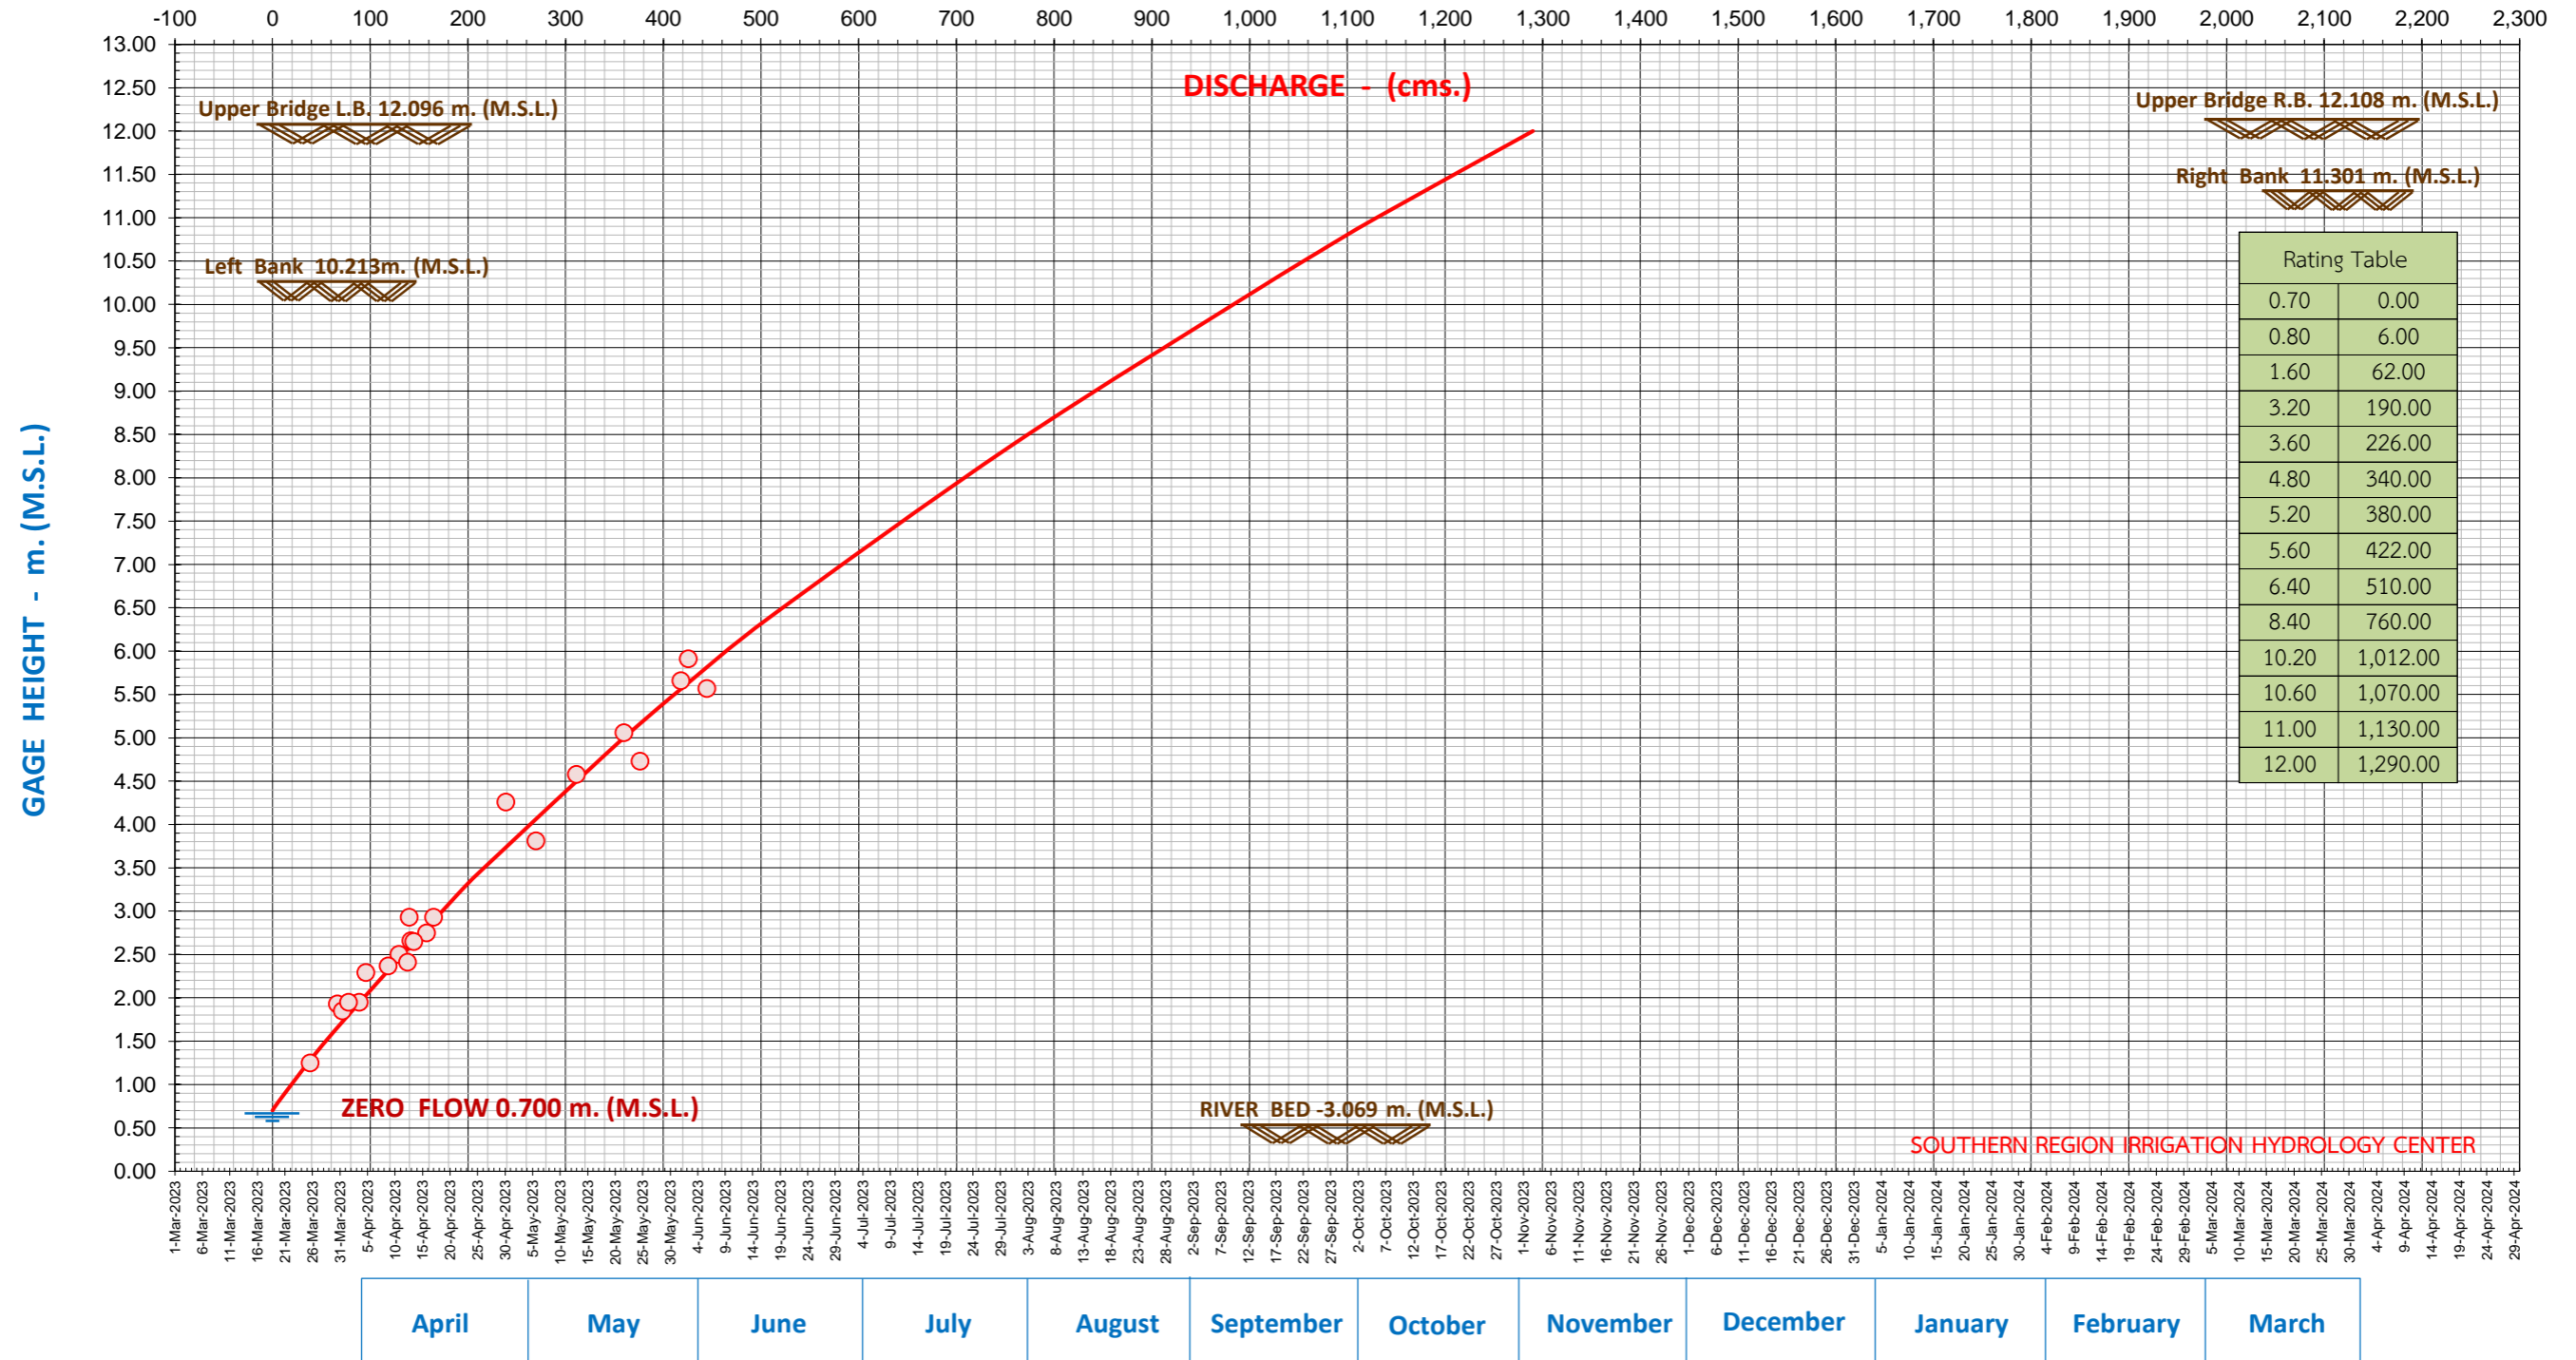

DAILY MEAN GAGE HEIGHT AND RATING COVER WATER YEAR 2023

STATION X.36 KHLONG PHUM DUANG AT BAN THA KHANON, KHIRI RATNIKHOM SURAT THANI

April	May	June	July	August	September	October	November	December	January	February	March
-------	-----	------	------	--------	-----------	---------	----------	----------	---------	----------	-------

SOUTHERN REGION IRRIGATION HYDROLOGY CENTER