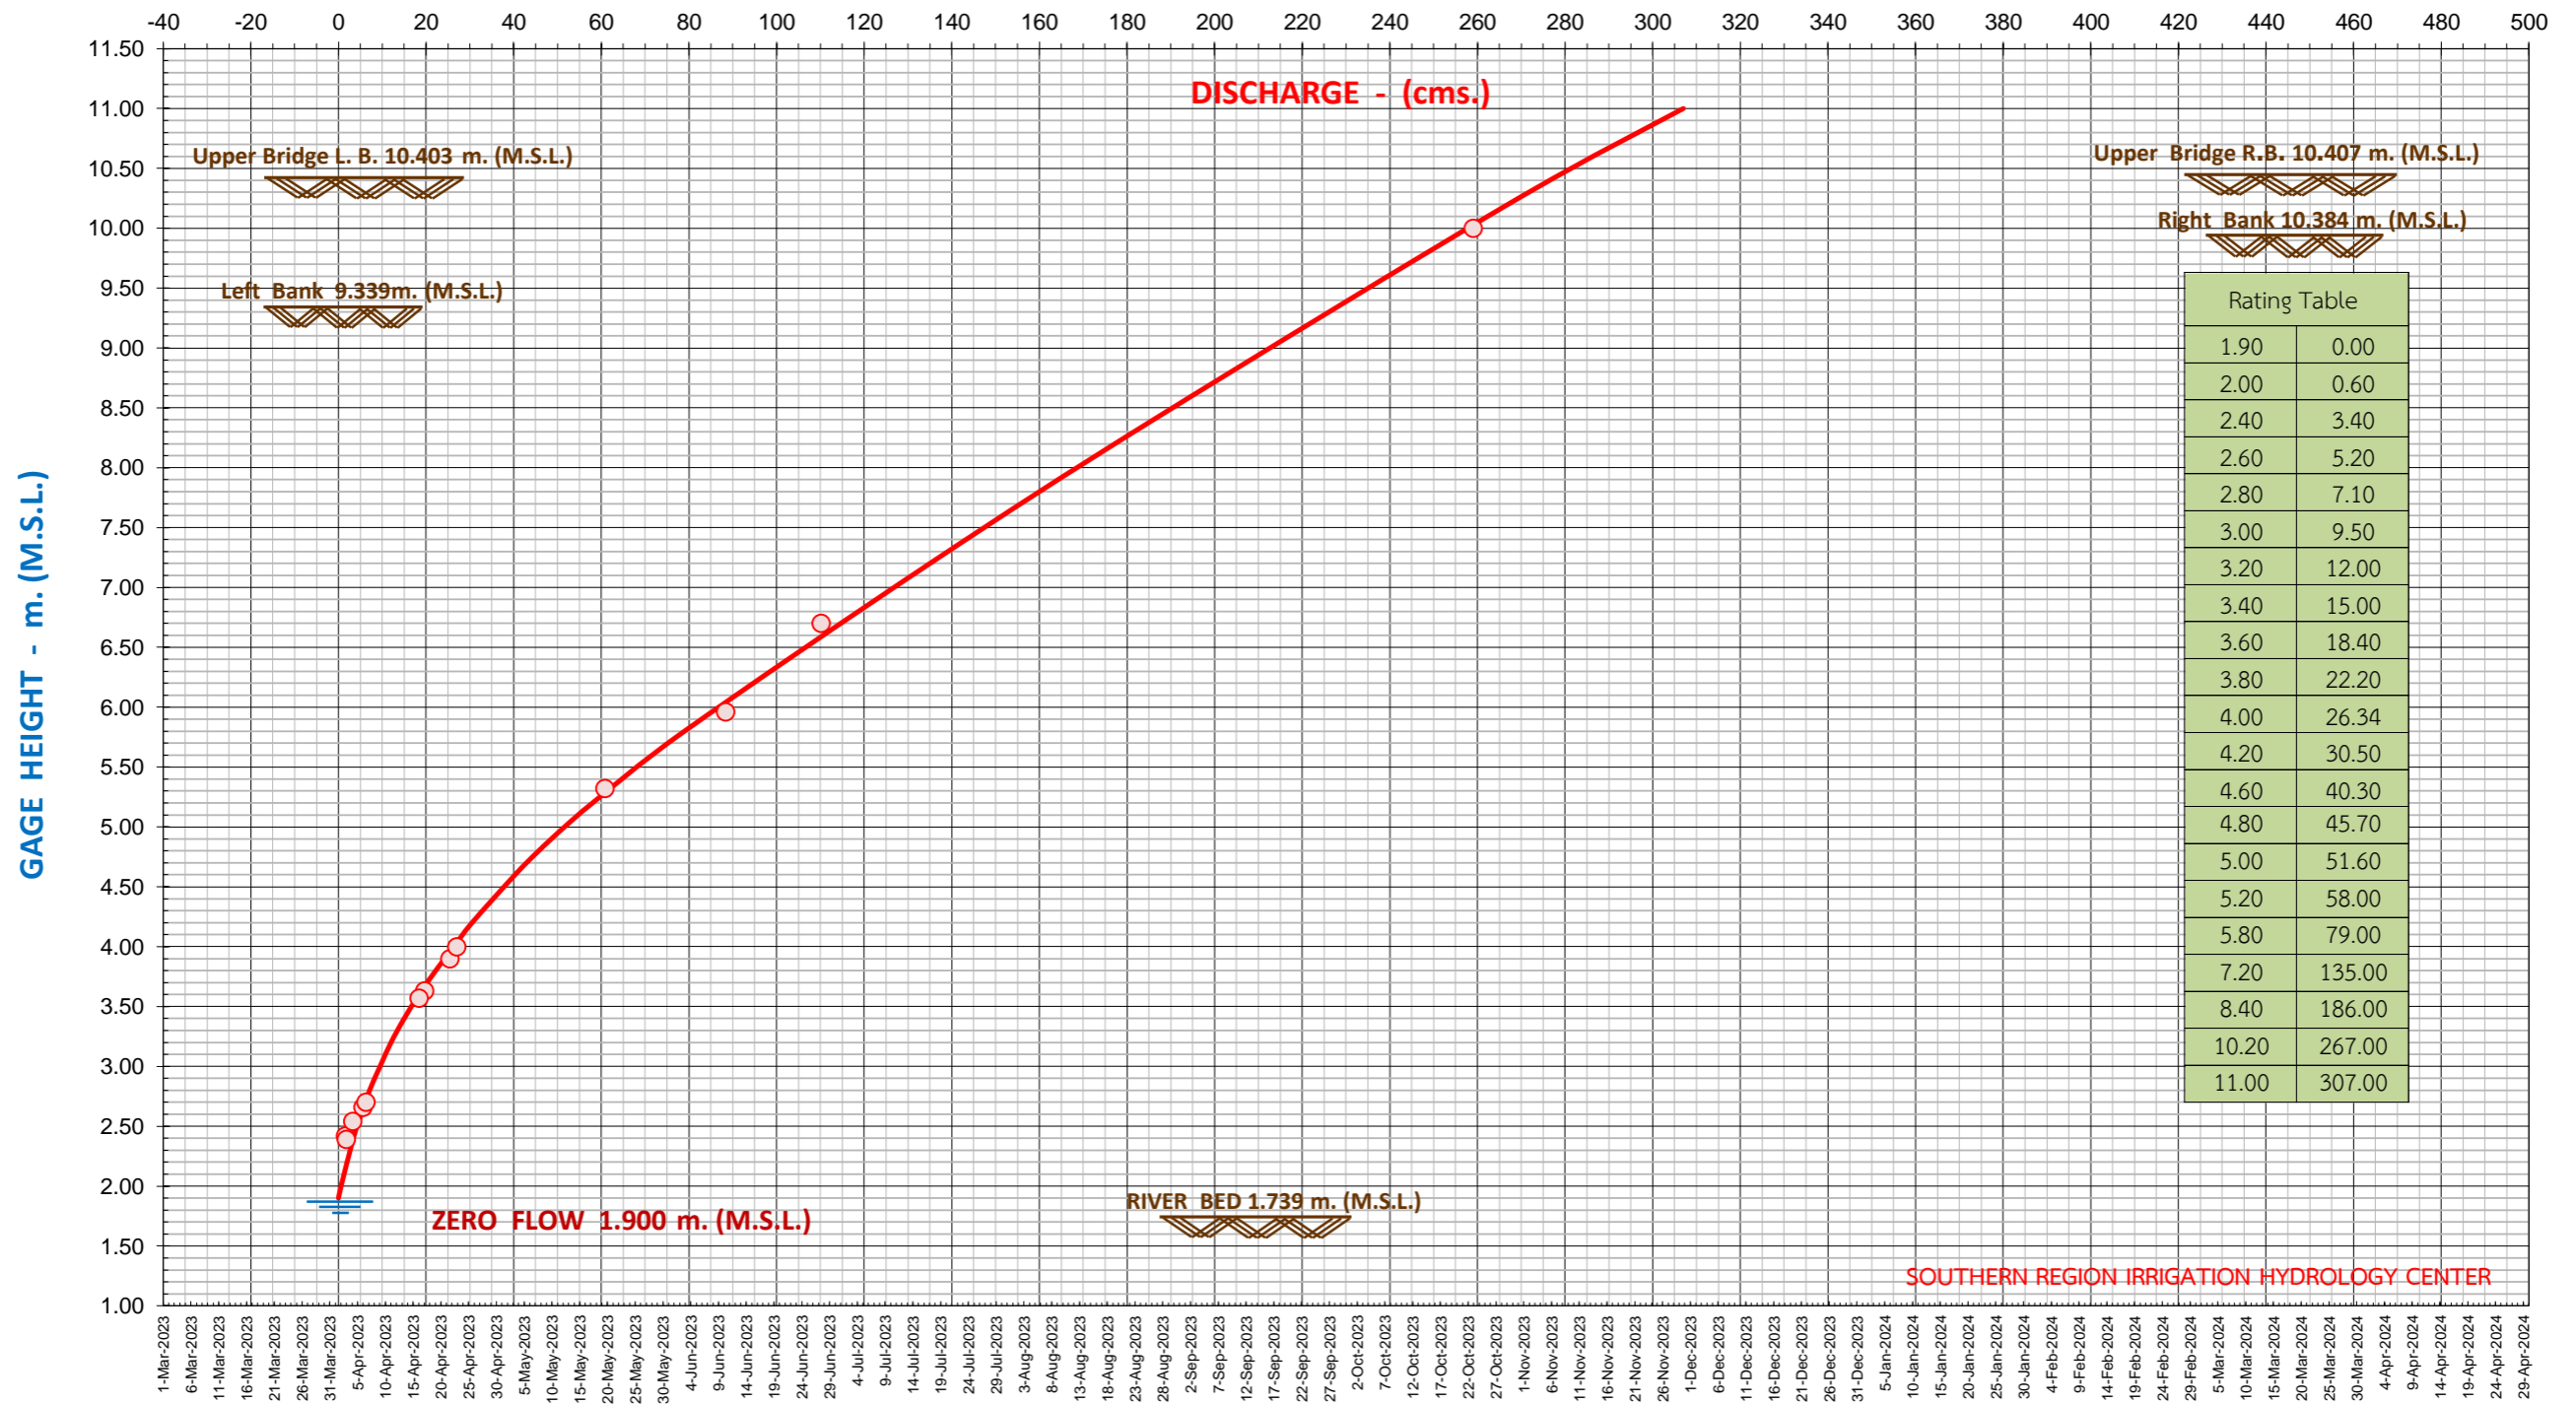

DAILY MEAN GAGE HEIGHT AND RATING CURVE WATER YEAR 2023 STATION X.53A KHLONG CHUMPHON AT BAN WANG PHAI, MUEANG, CHUMPHON

April	May	June	July	August	September	October	November	December	January	February	March
-------	-----	------	------	--------	-----------	---------	----------	----------	---------	----------	-------