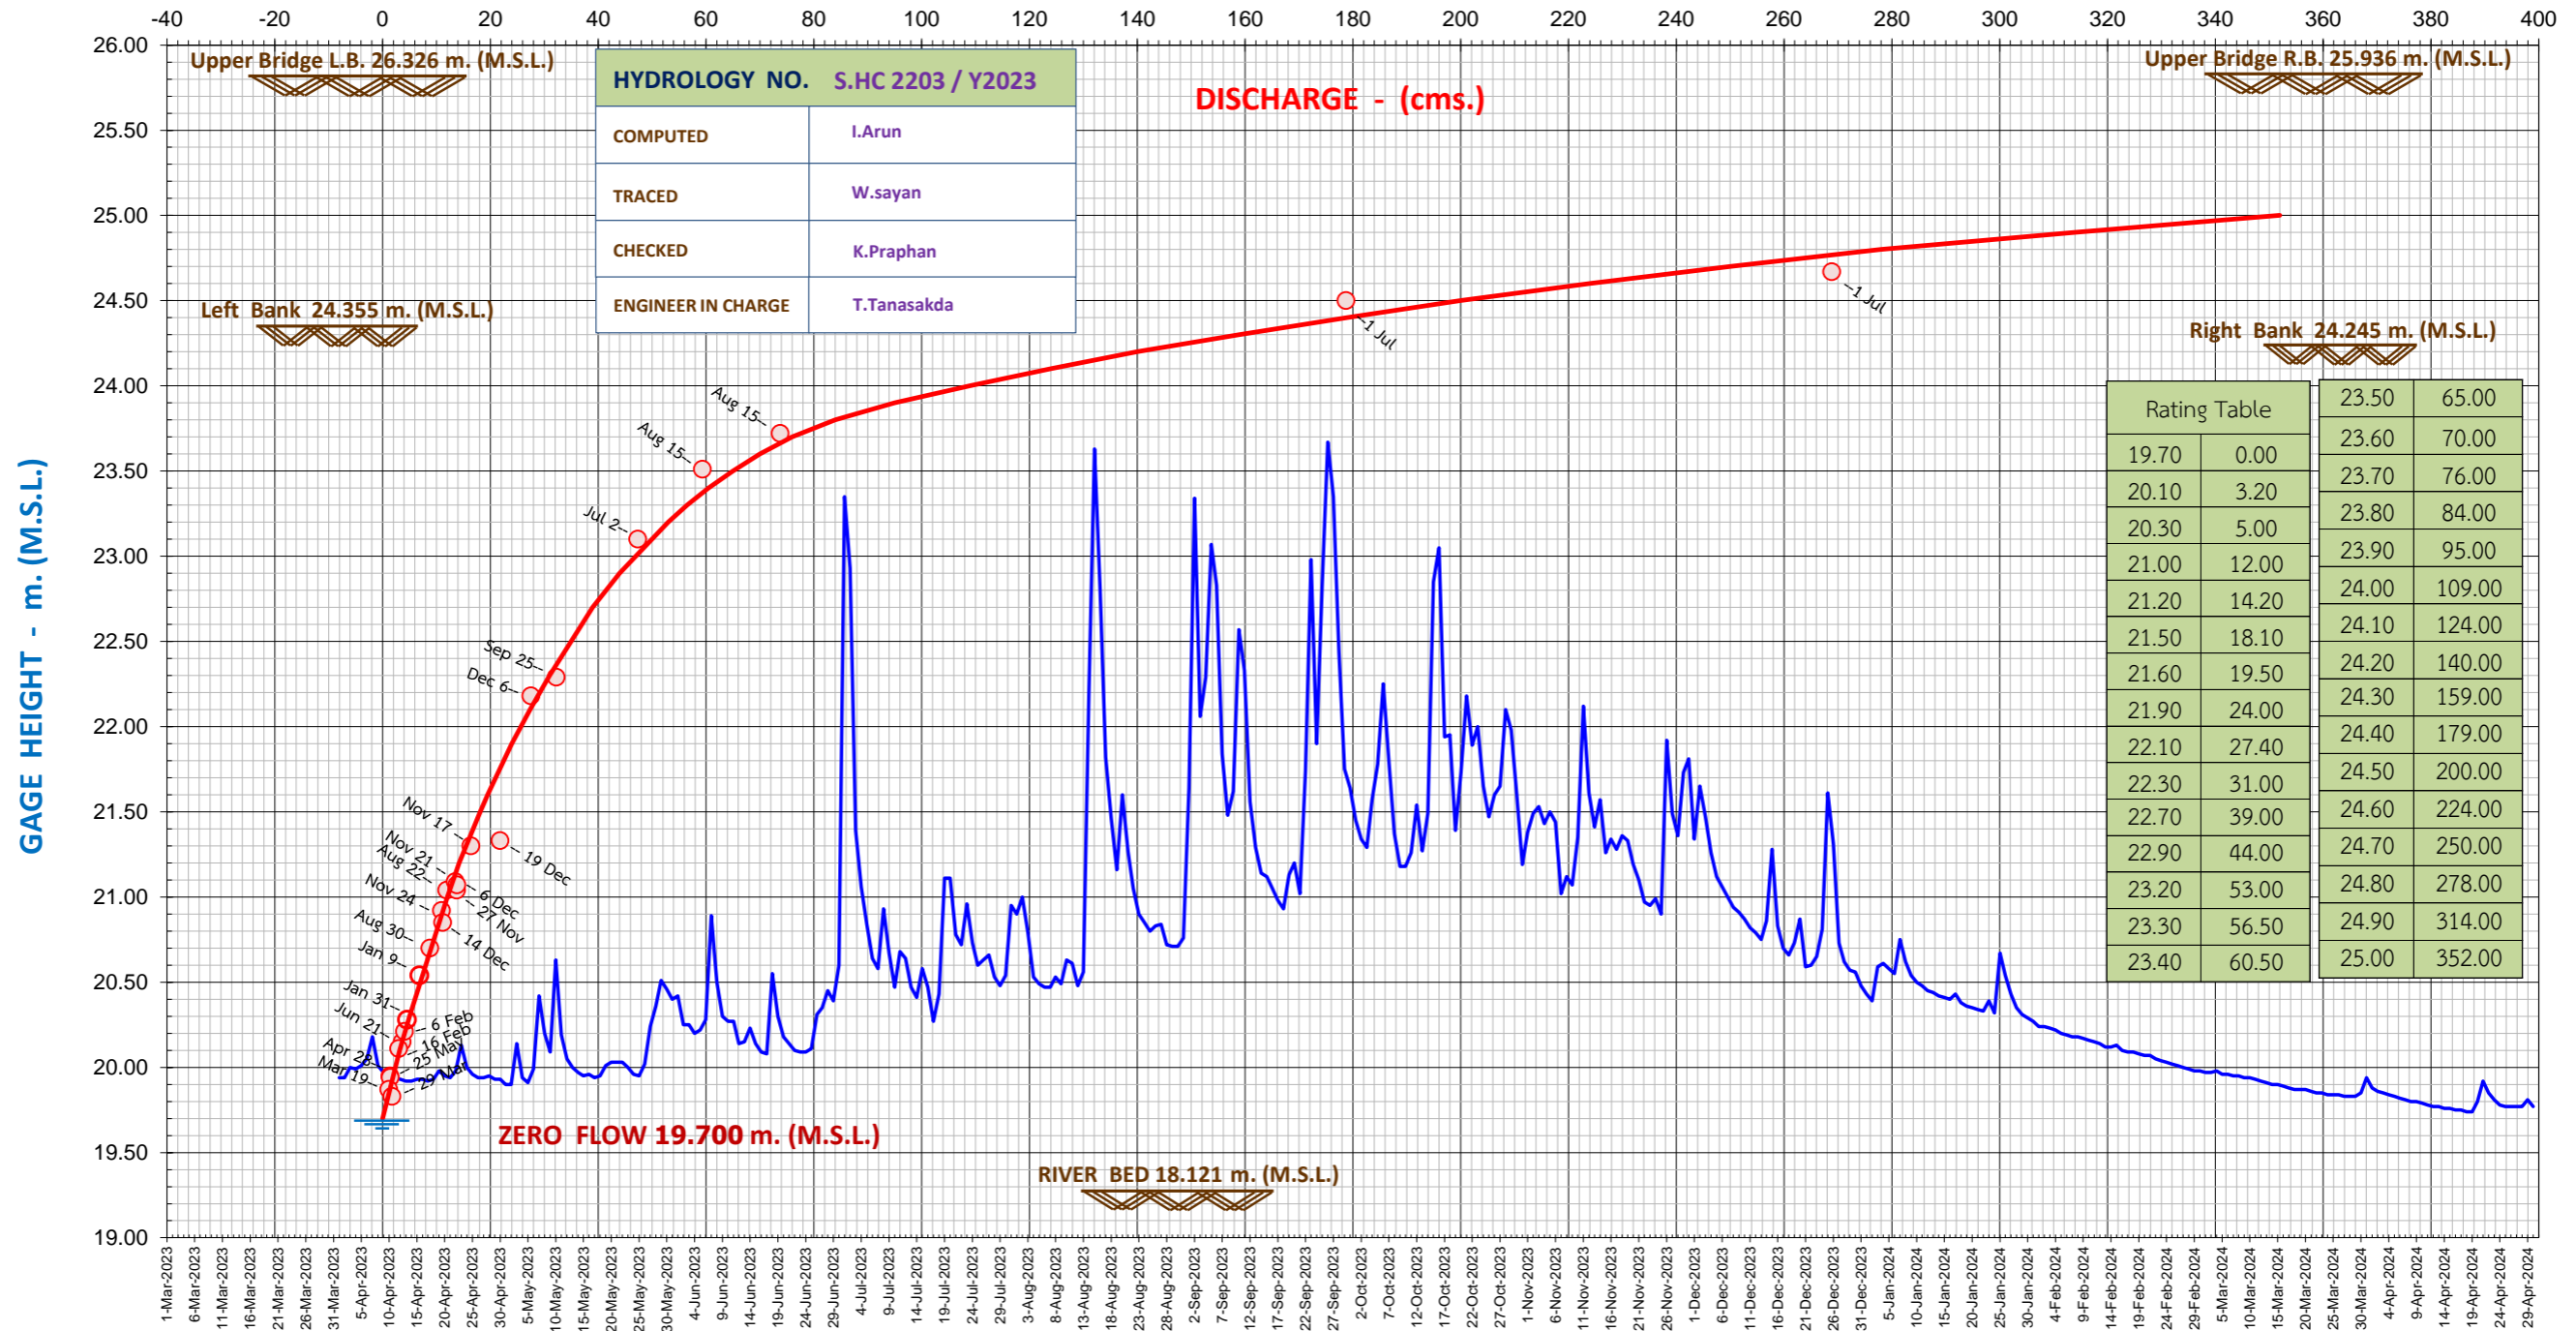

DAILY MEAN GAGE HEIGHT AND RATING CURVE WATER YEAR 2023 STATION X.139A KHLONG PALIAN AT BAN PALIAN NAI, PALIAN, TRANG

April	May	June	July	August	September	October	November	December	January	February	March
-------	-----	------	------	--------	-----------	---------	----------	----------	---------	----------	-------