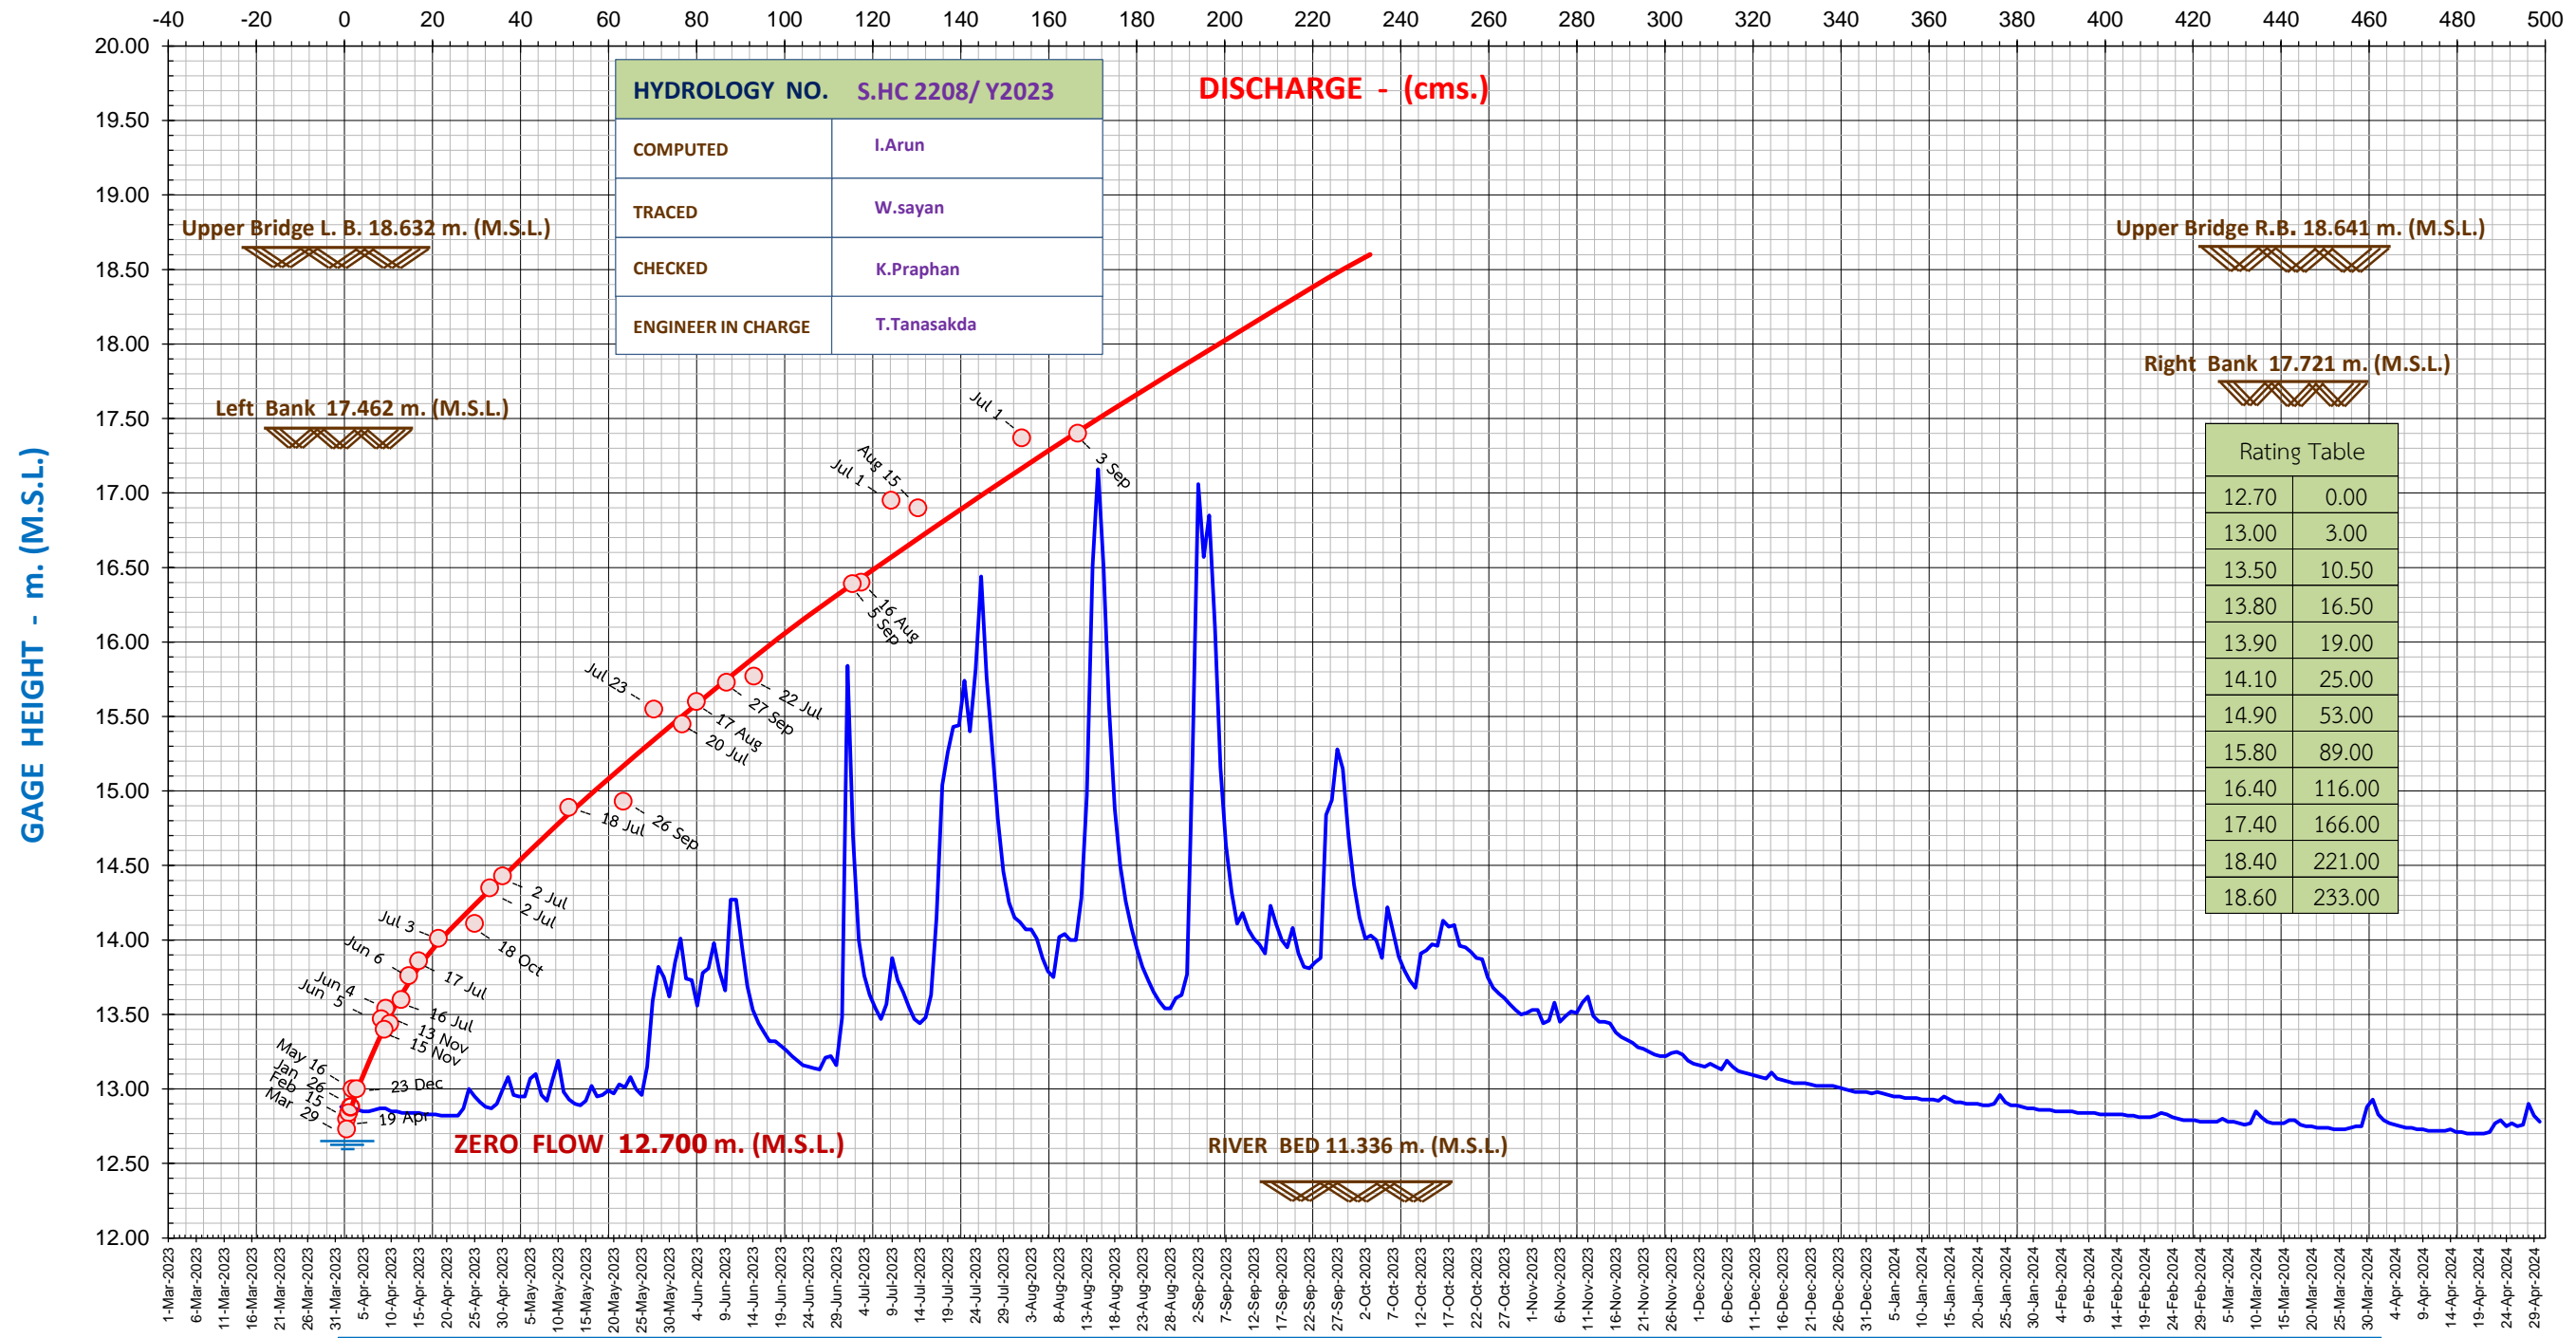

DAILY MEAN GAGE HEIGHT AND RATING CURVE WATER YEAR 2023

STATION X.188A KHLONG ROM MANI AT BAN ROM MANI, KAPONG, PHANG-NGA

Rating Table	
12.70	0.00
13.00	3.00
13.50	10.50
13.80	16.50
13.90	19.00
14.10	25.00
14.90	53.00
15.80	89.00
16.40	116.00
17.40	166.00
18.40	221.00
18.60	233.00

April	May	June	July	August	September	October	November	December	January	February	March
-------	-----	------	------	--------	-----------	---------	----------	----------	---------	----------	-------