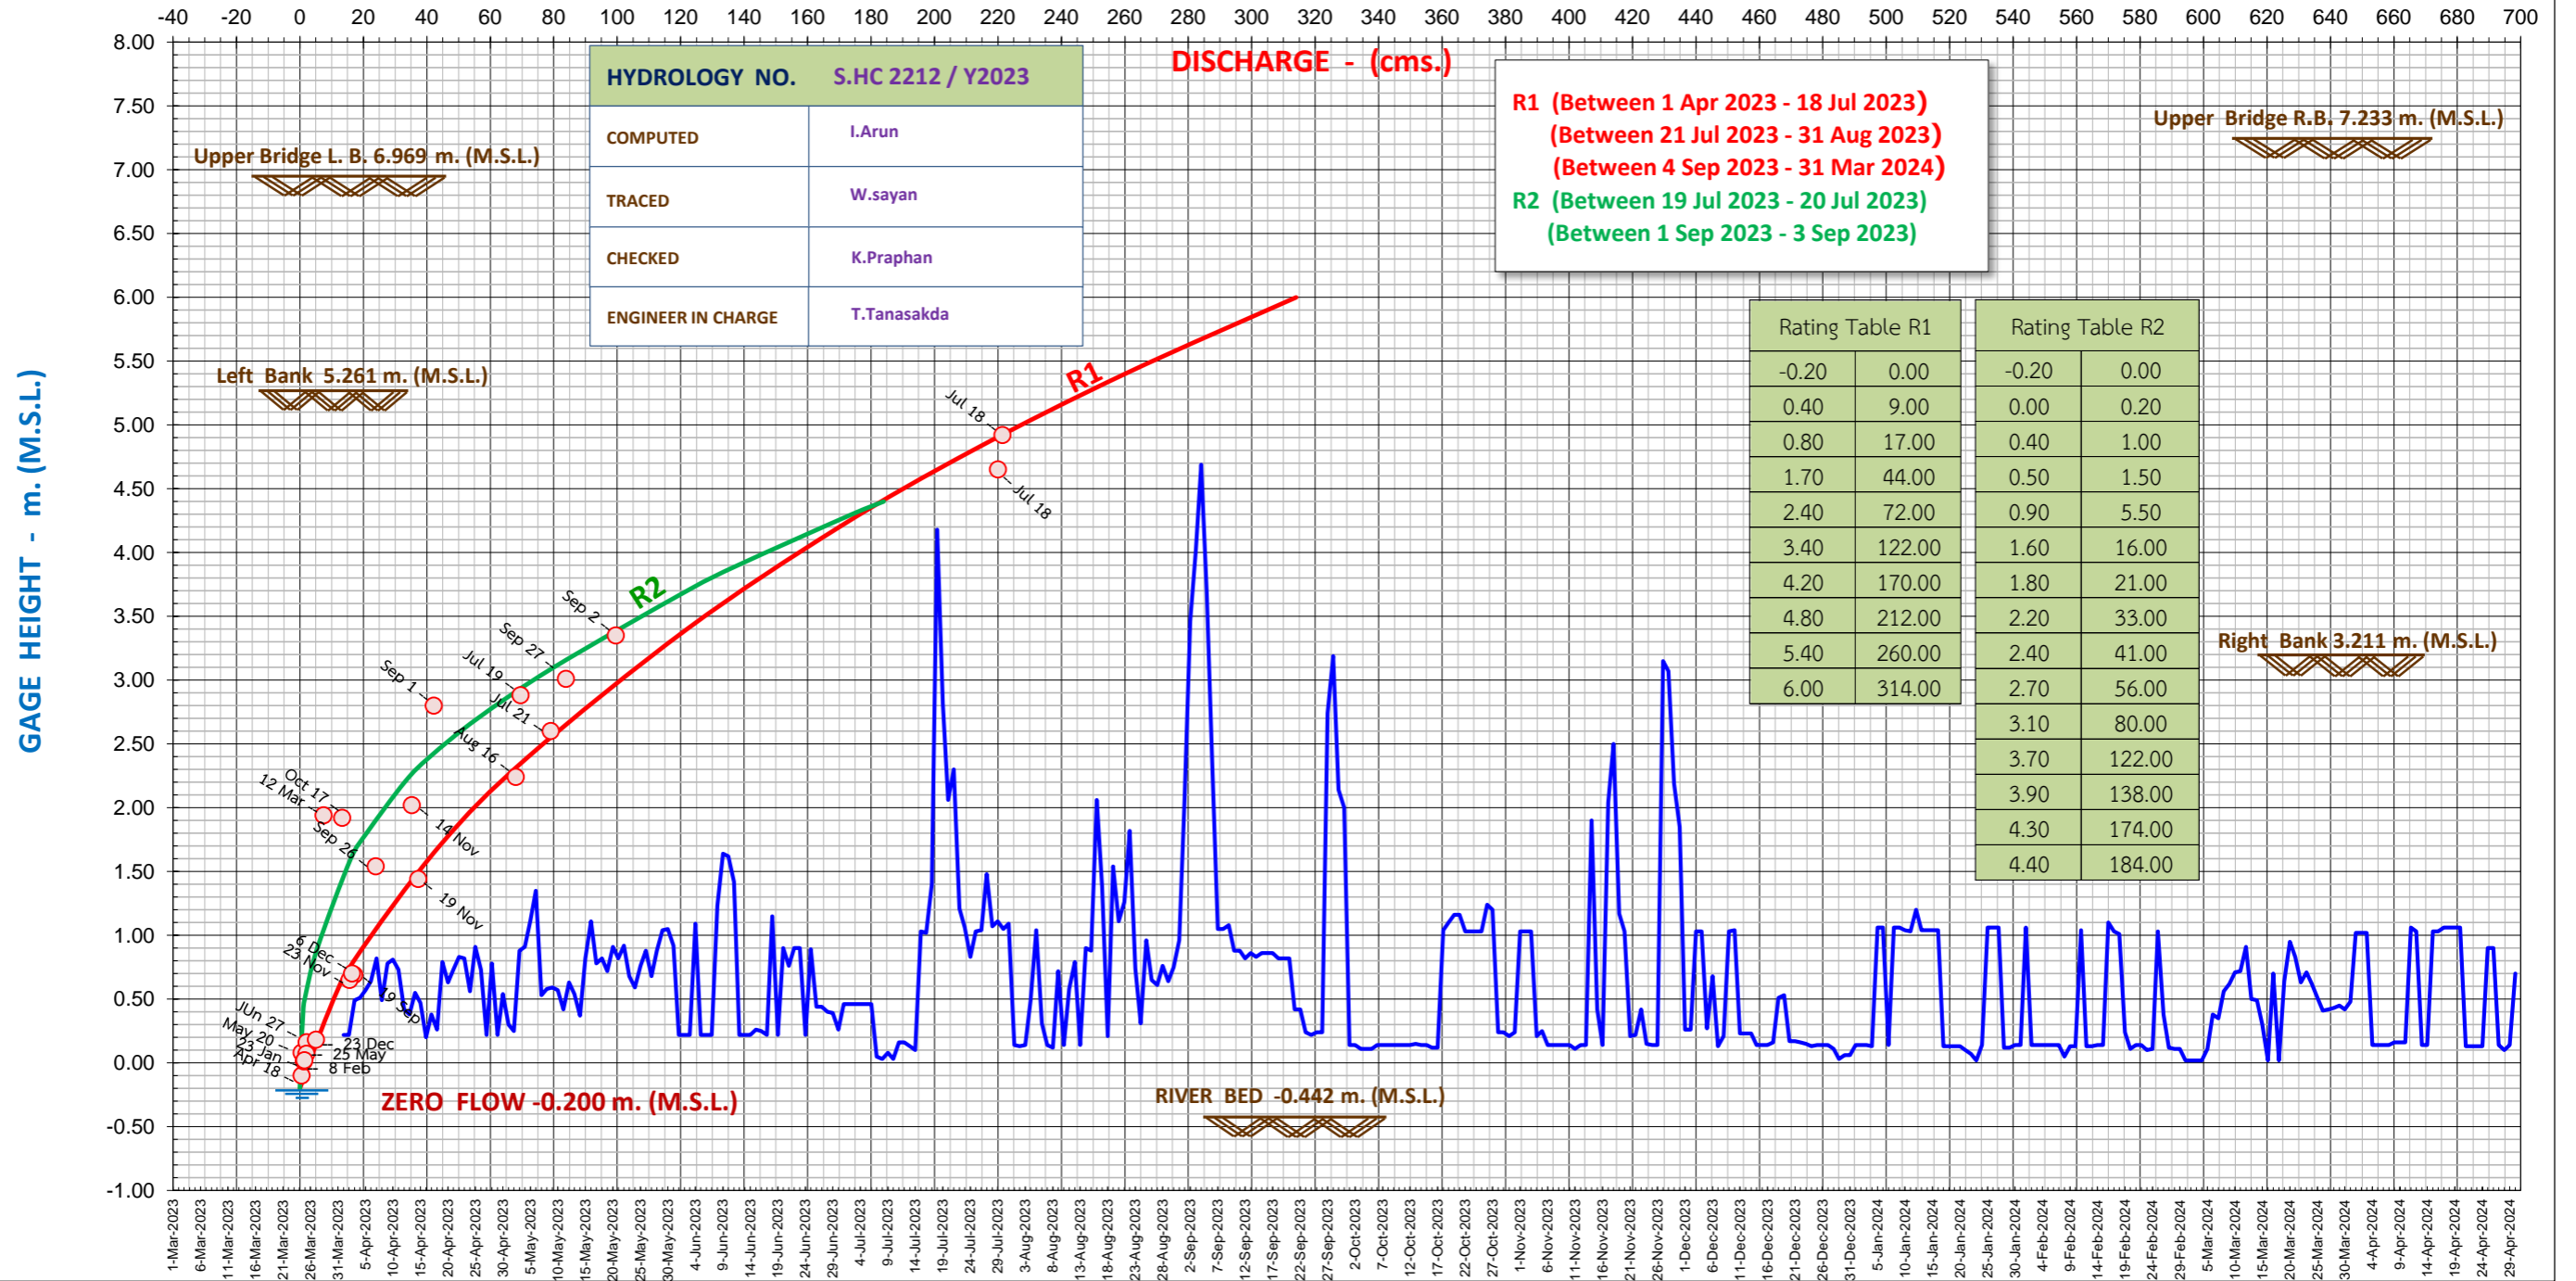

DAILY MEAN GAGE HEIGHT AND RATING CURVE WATER YEAR 2023 STATION X.205 KHLONG LA-UN AT BAN LA-UN TAI, LA-UN, RANONG

| | | | | | | | | | | | |
|-------|-----|------|------|--------|-----------|---------|----------|----------|---------|----------|-------|
| April | May | June | July | August | September | October | November | December | January | February | March |
|-------|-----|------|------|--------|-----------|---------|----------|----------|---------|----------|-------|