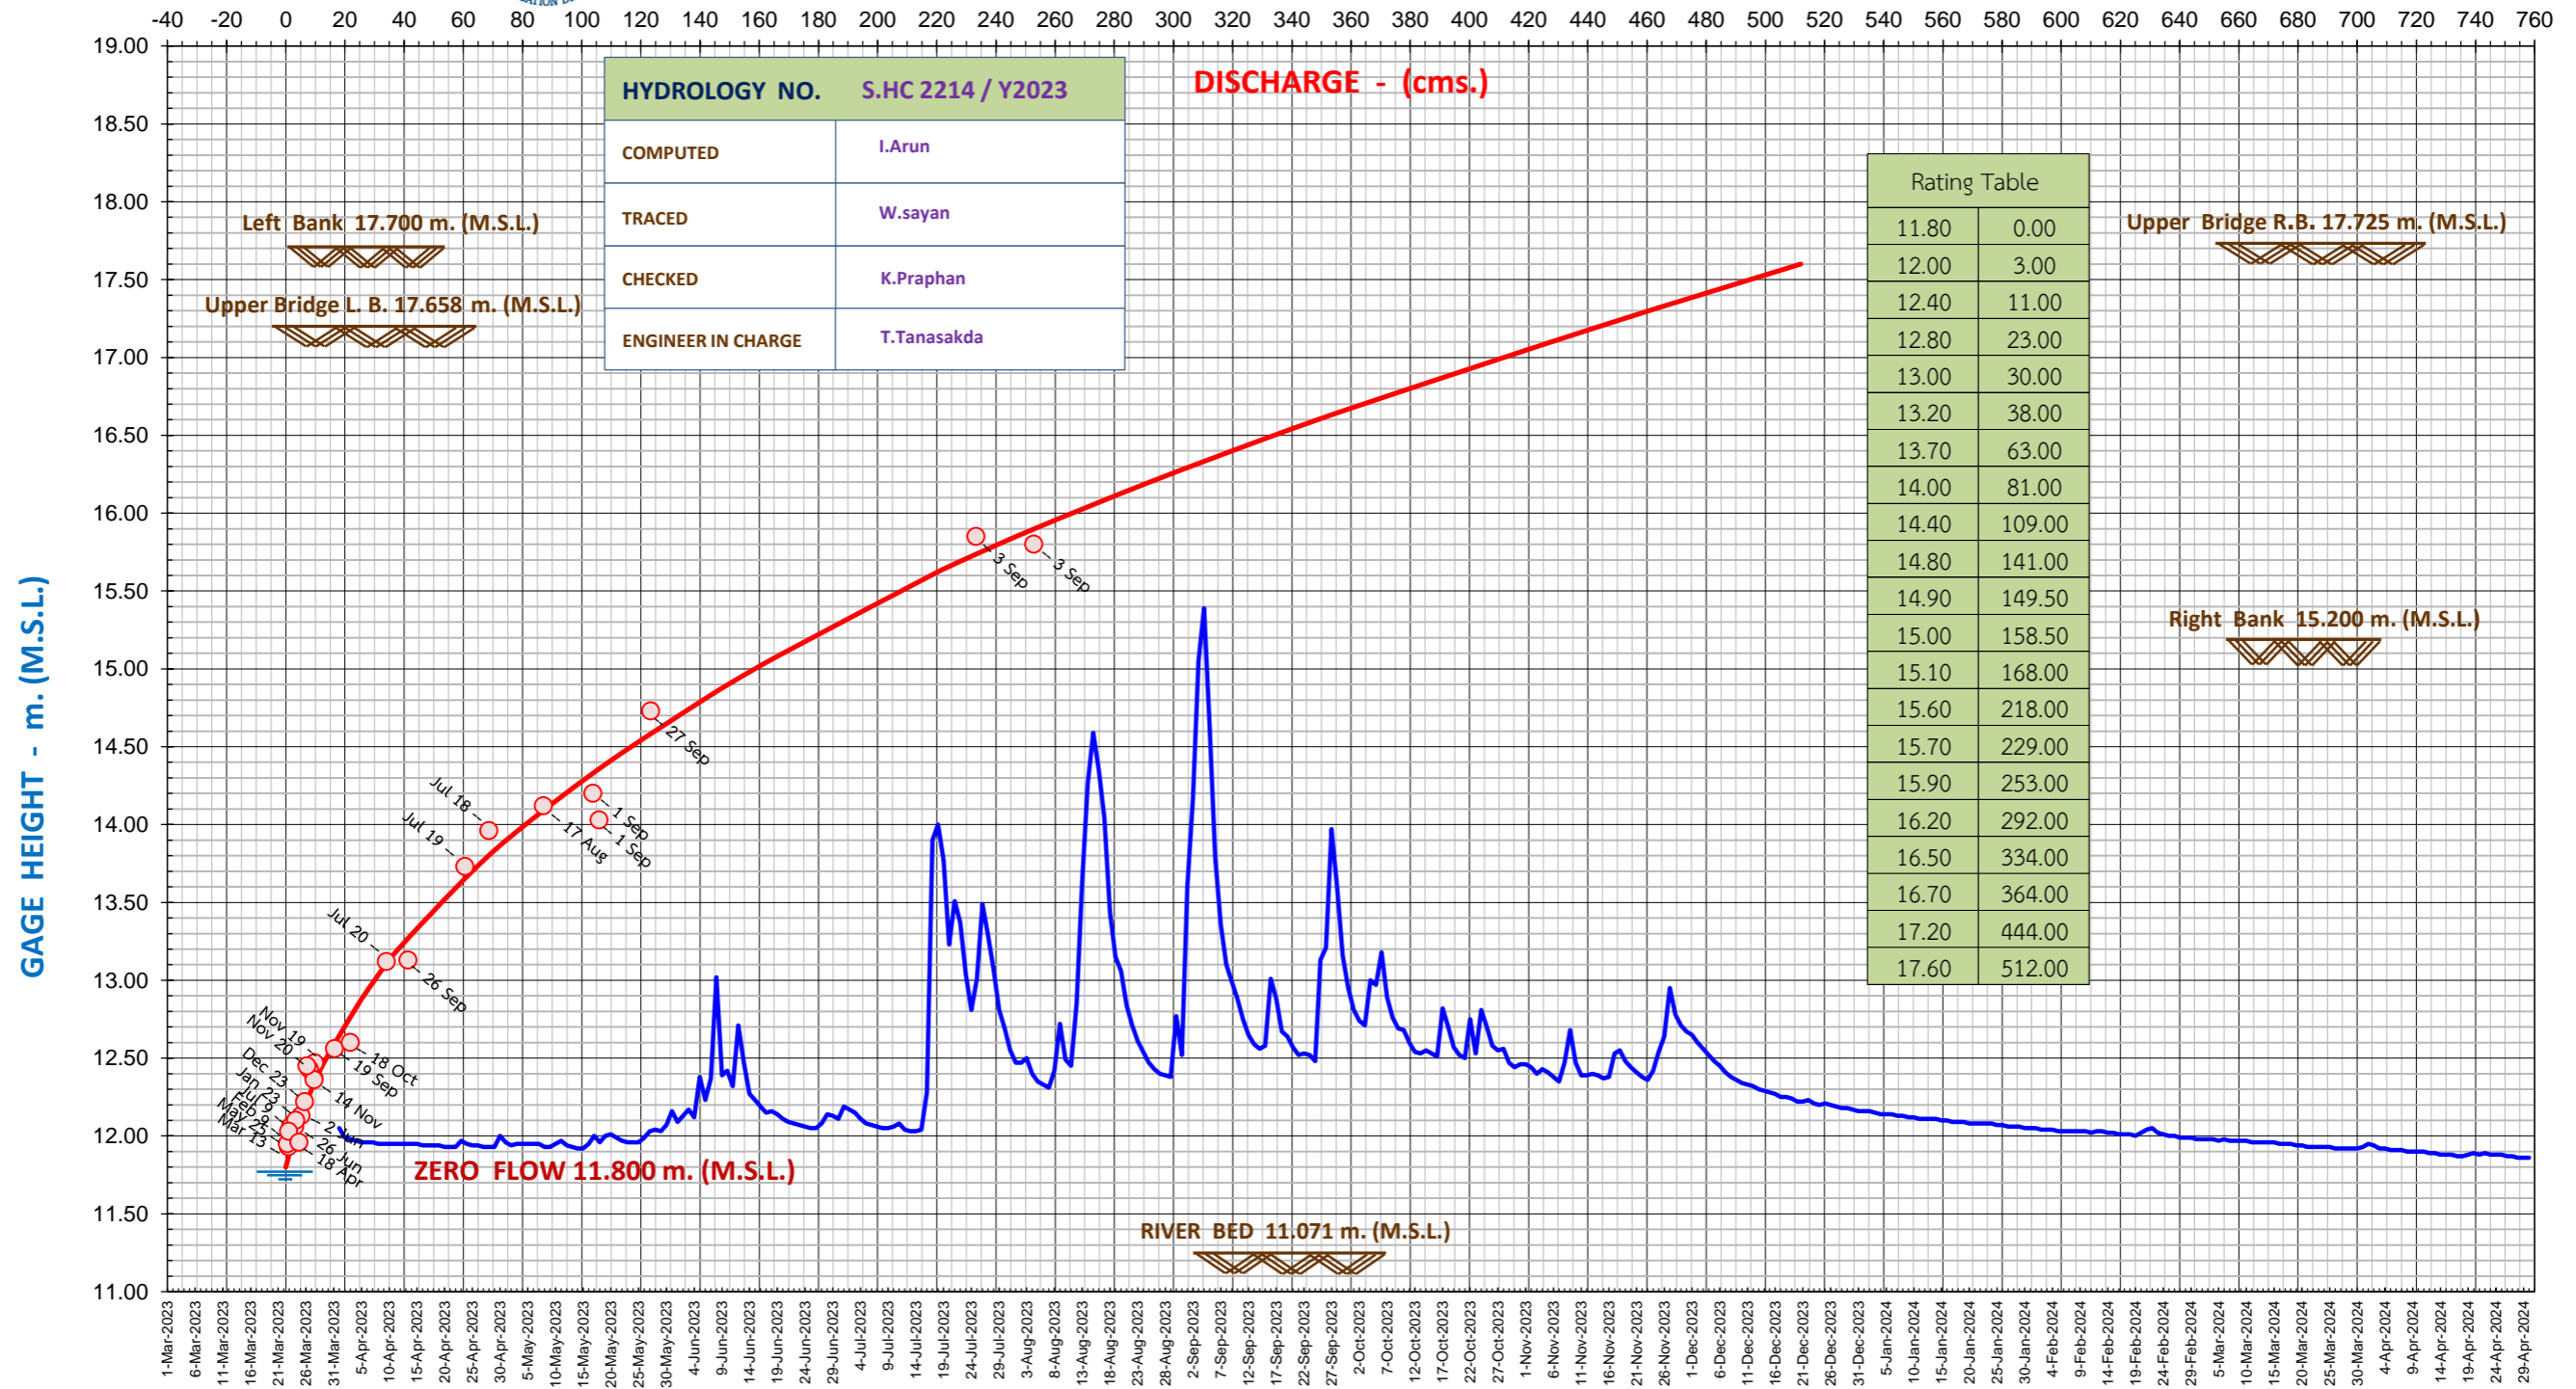

# DAILY MEAN GAGE HEIGHT AND RATING CURVE WATER YEAR 2023

## STATION X.208A KHLONG KAPOE AT BAN KAPOE, KAPOE, RANONG

April	May	June	July	August	September	October	November	December	January	February	March
-------	-----	------	------	--------	-----------	---------	----------	----------	---------	----------	-------