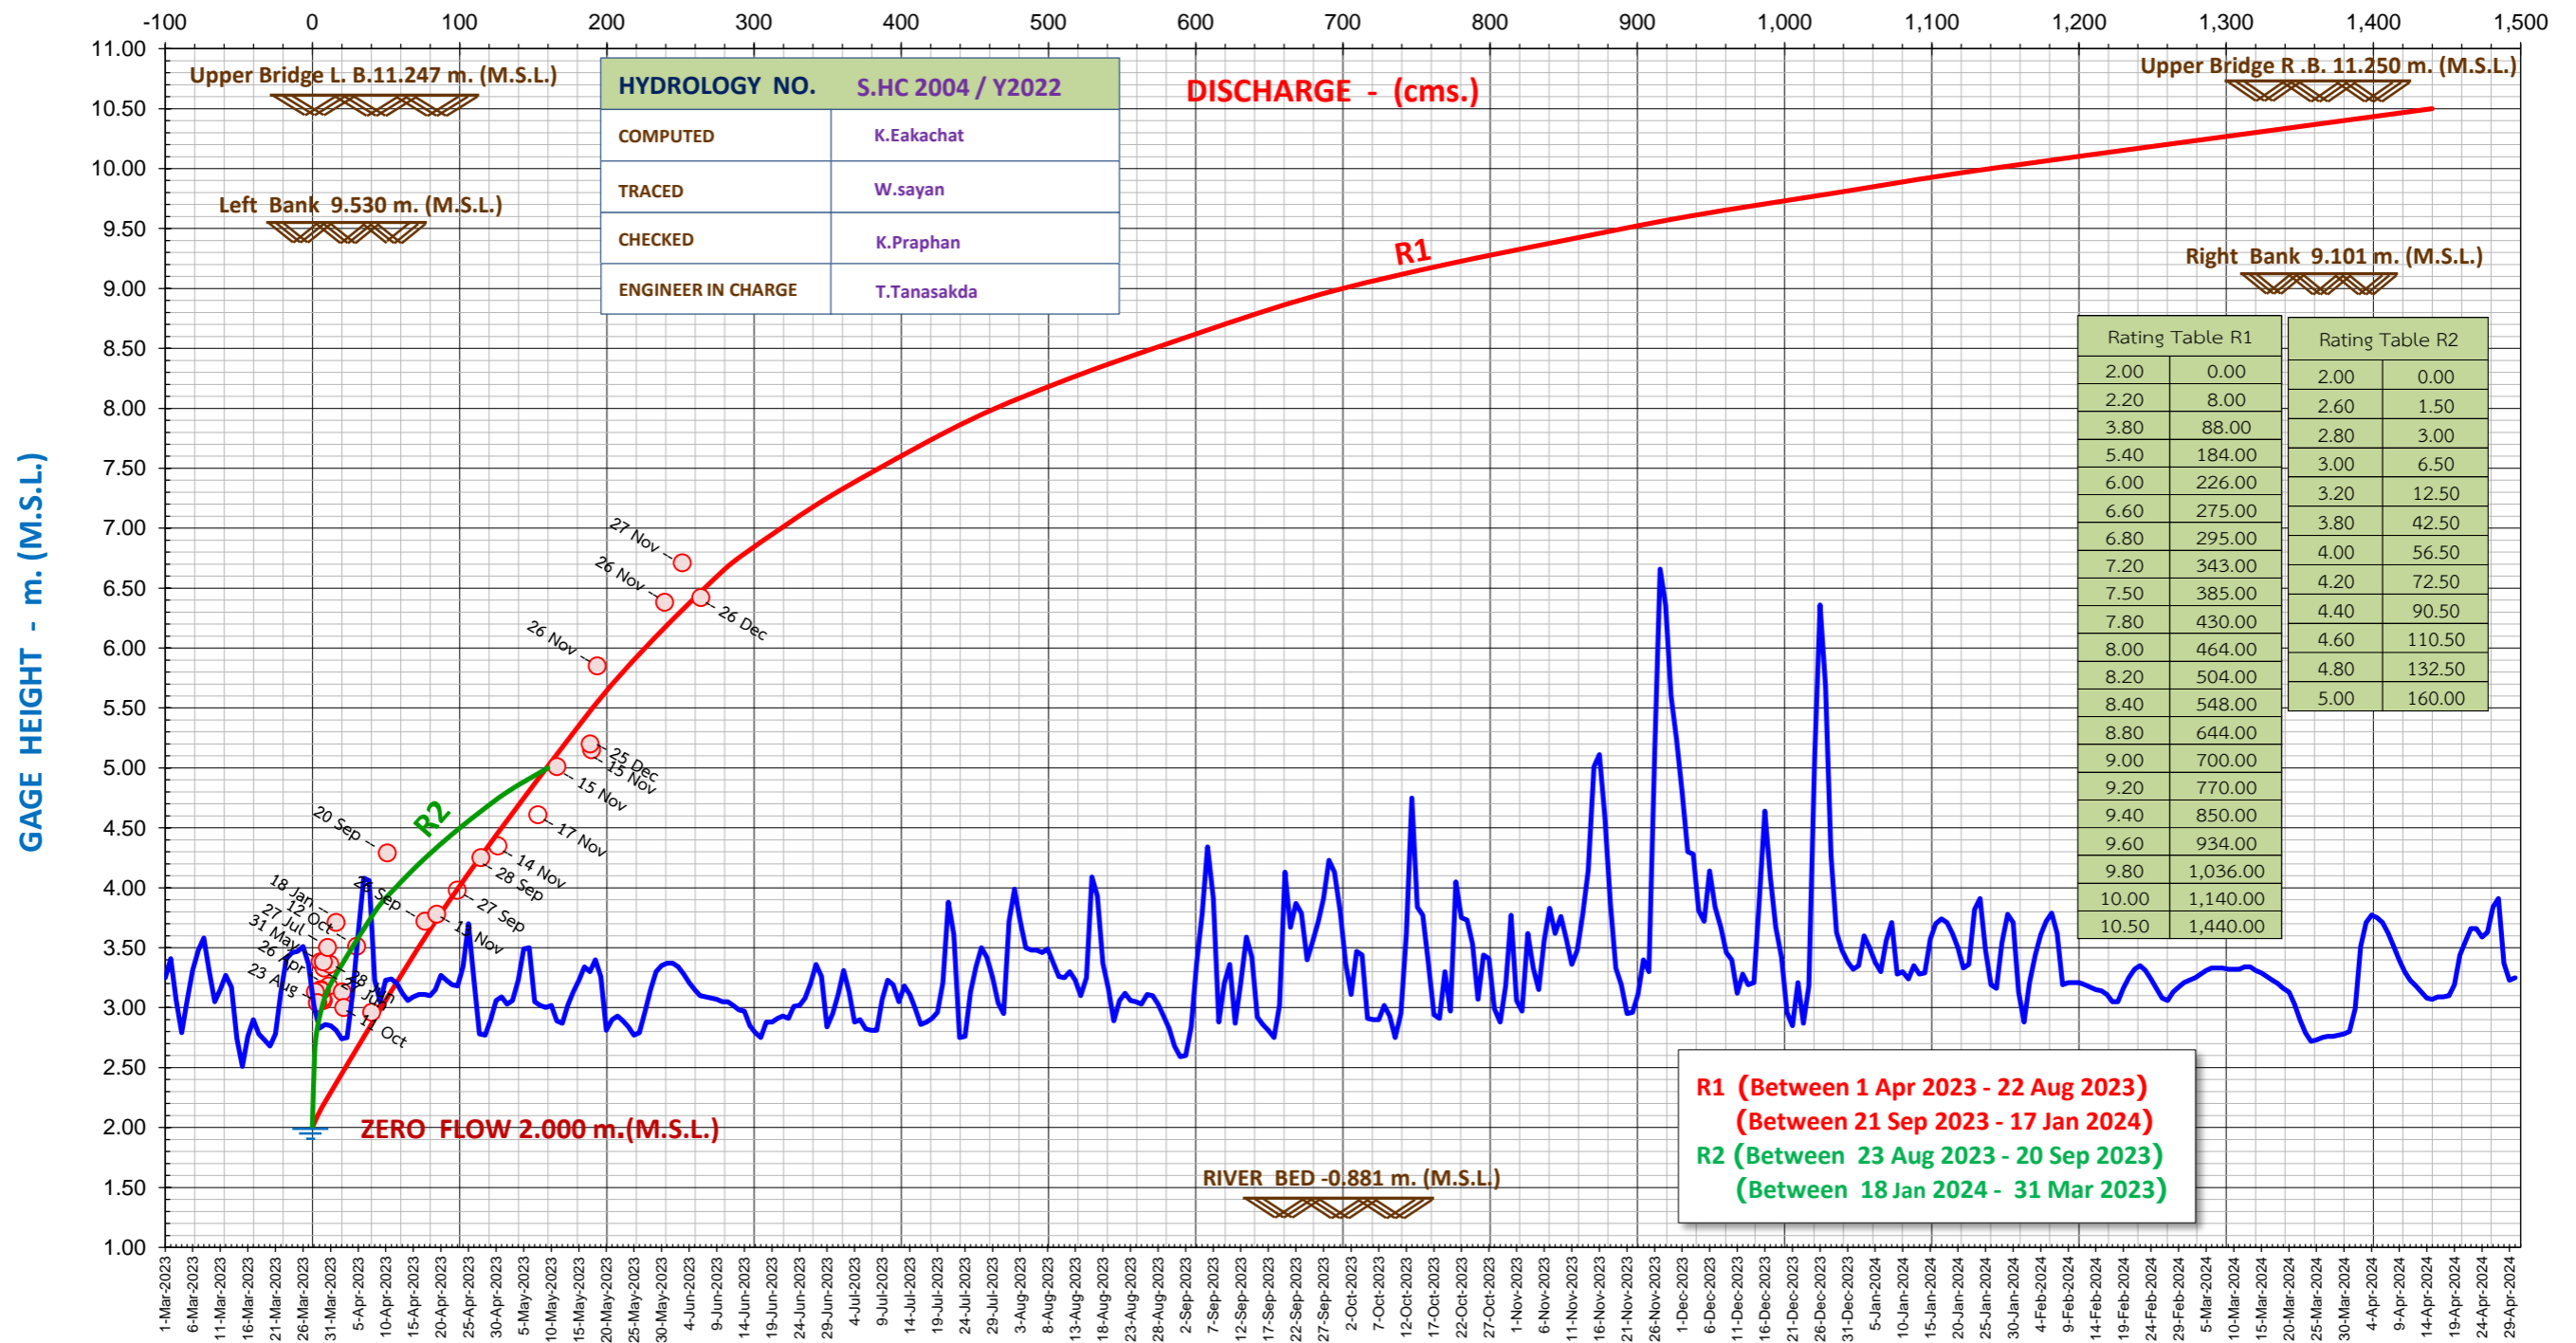

DAILY MEAN GAGE HEIGHT AND RATING CURVE WATER YEAR 2023

STATION X.90 KHLONG U TAPHAO AT BAN BANG SALA , KHLONG HOI KHONG , SONGKHLA

April	May	June	July	August	September	October	November	December	January	February	March
-------	-----	------	------	--------	-----------	---------	----------	----------	---------	----------	-------