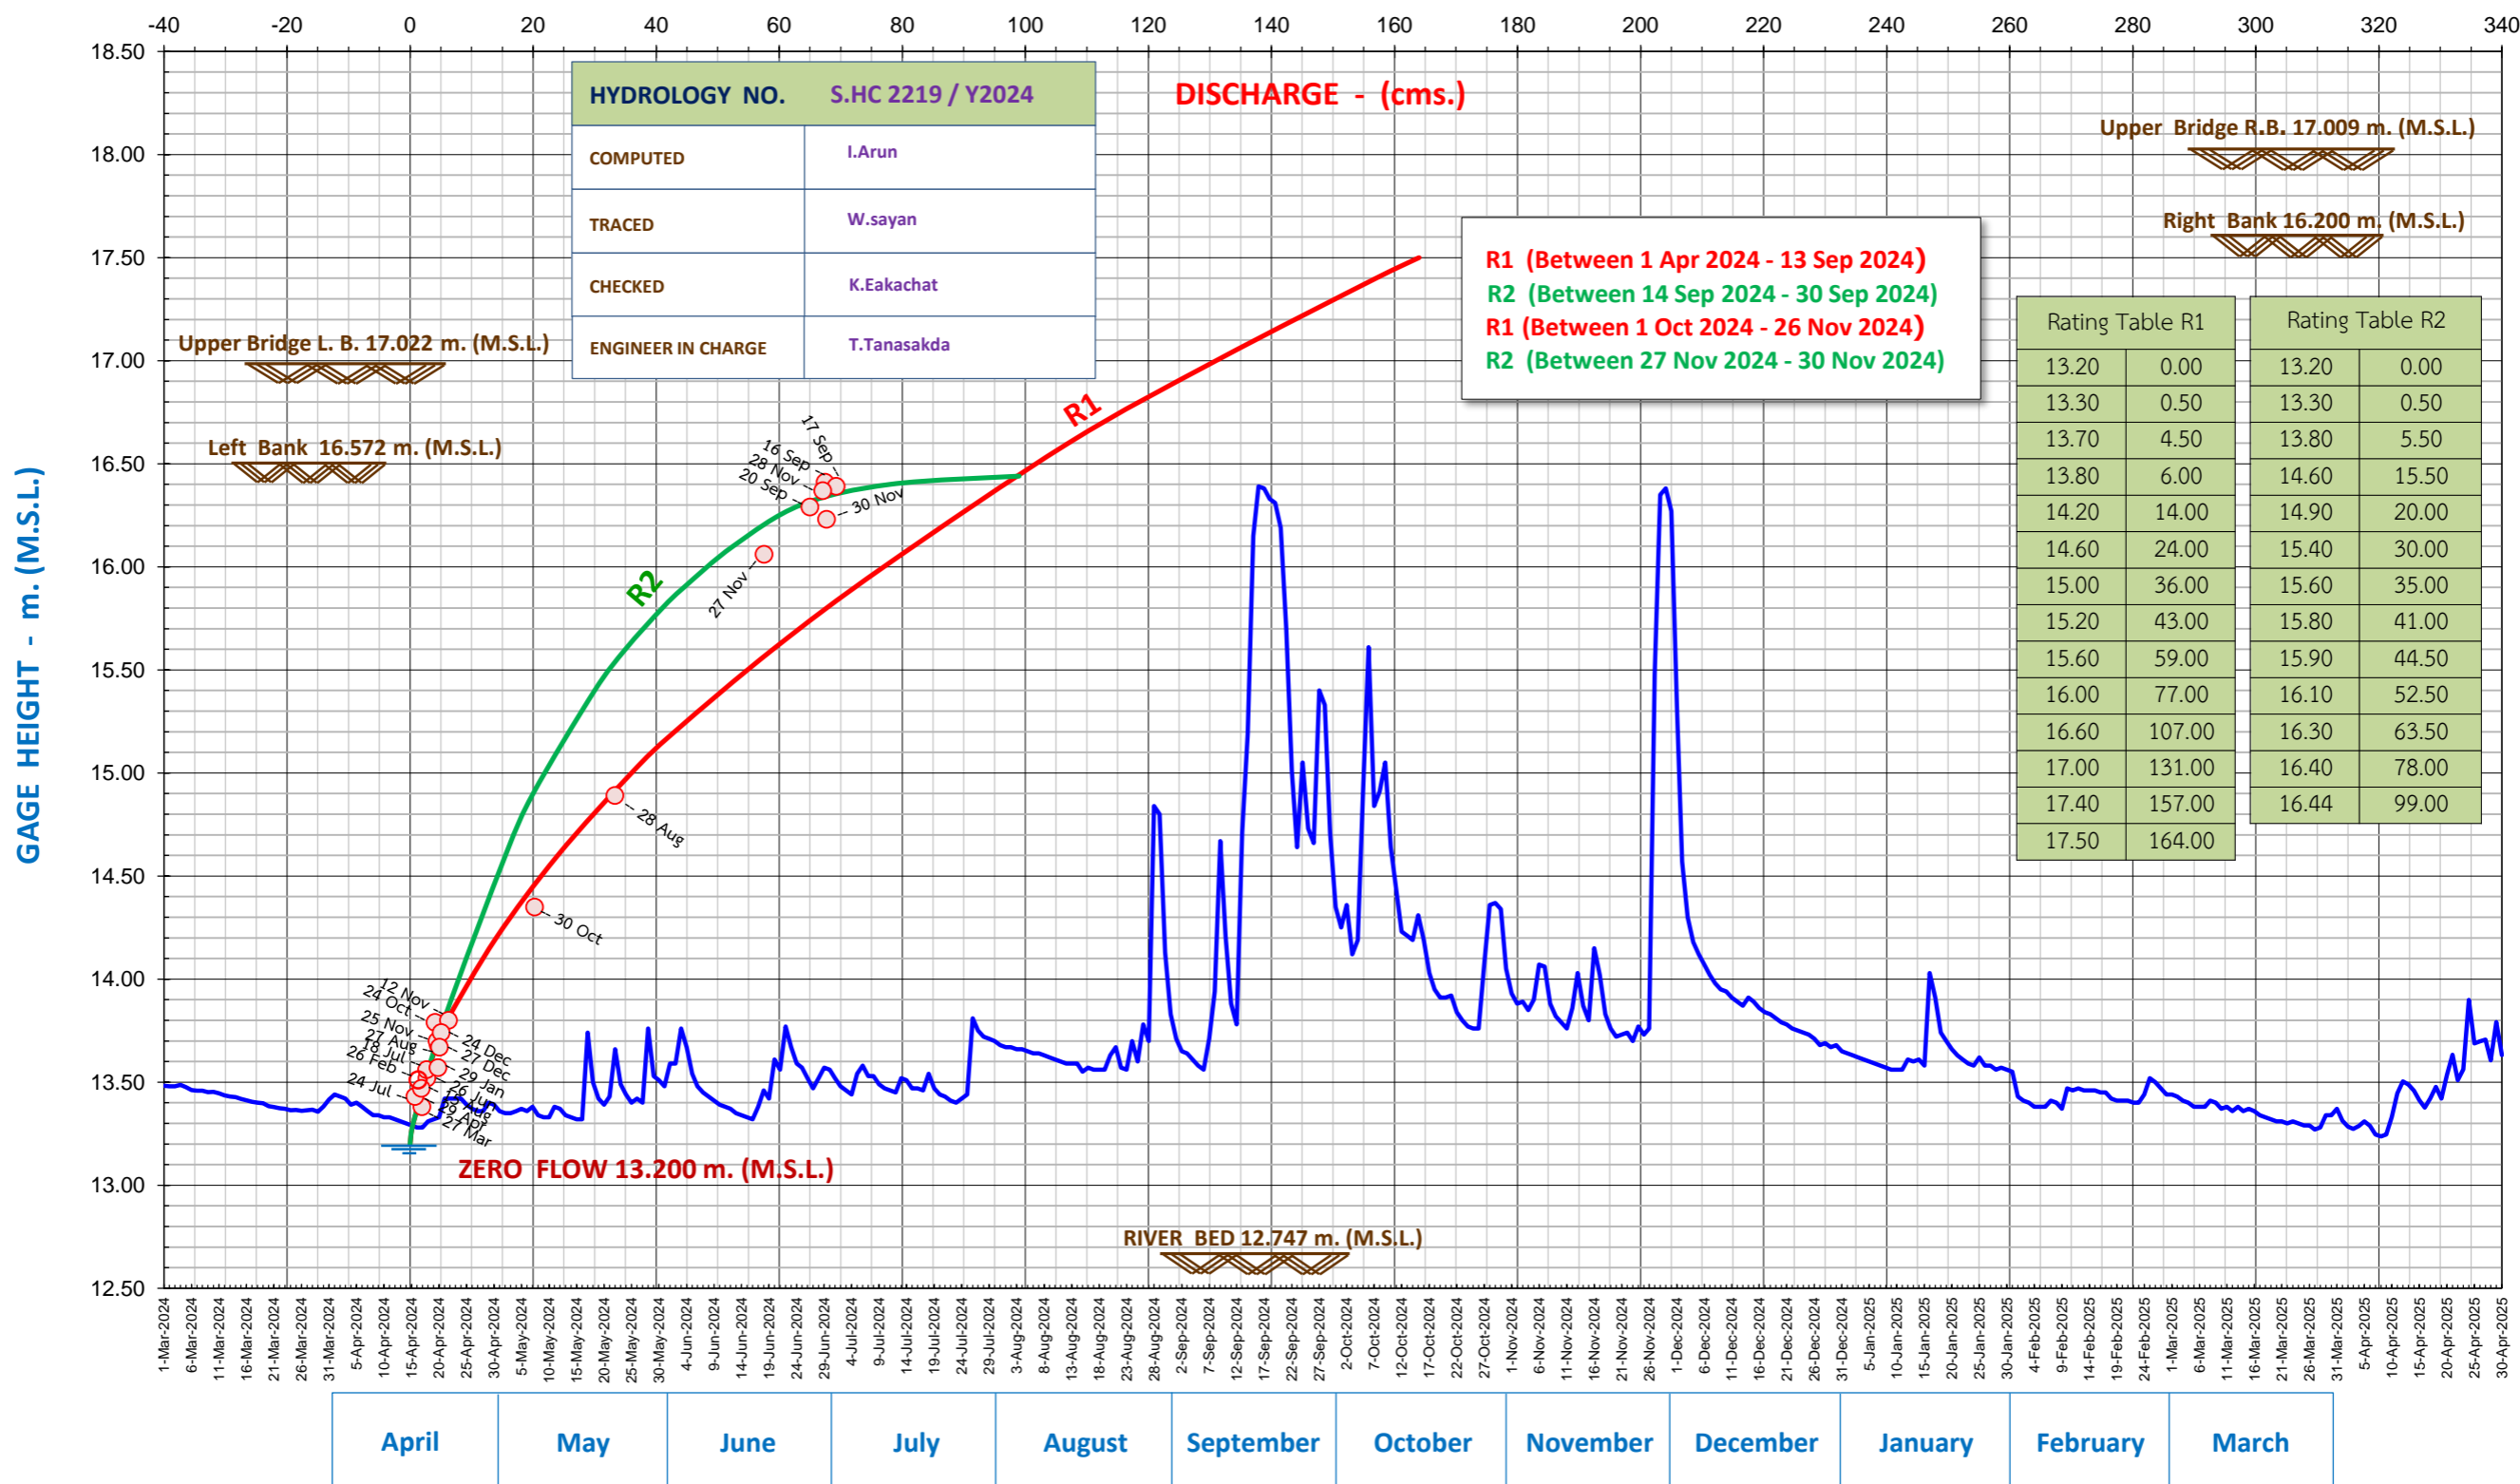

DAILY MEAN GAGE HEIGHT AND RATING CURVE WATER YEAR 2024 STATION X.239 KHLONG DUSON AT BAN CHALUNG NUEA, MUEANG, SATUN

April	May	June	July	August	September	October	November	December	January	February	March
-------	-----	------	------	--------	-----------	---------	----------	----------	---------	----------	-------