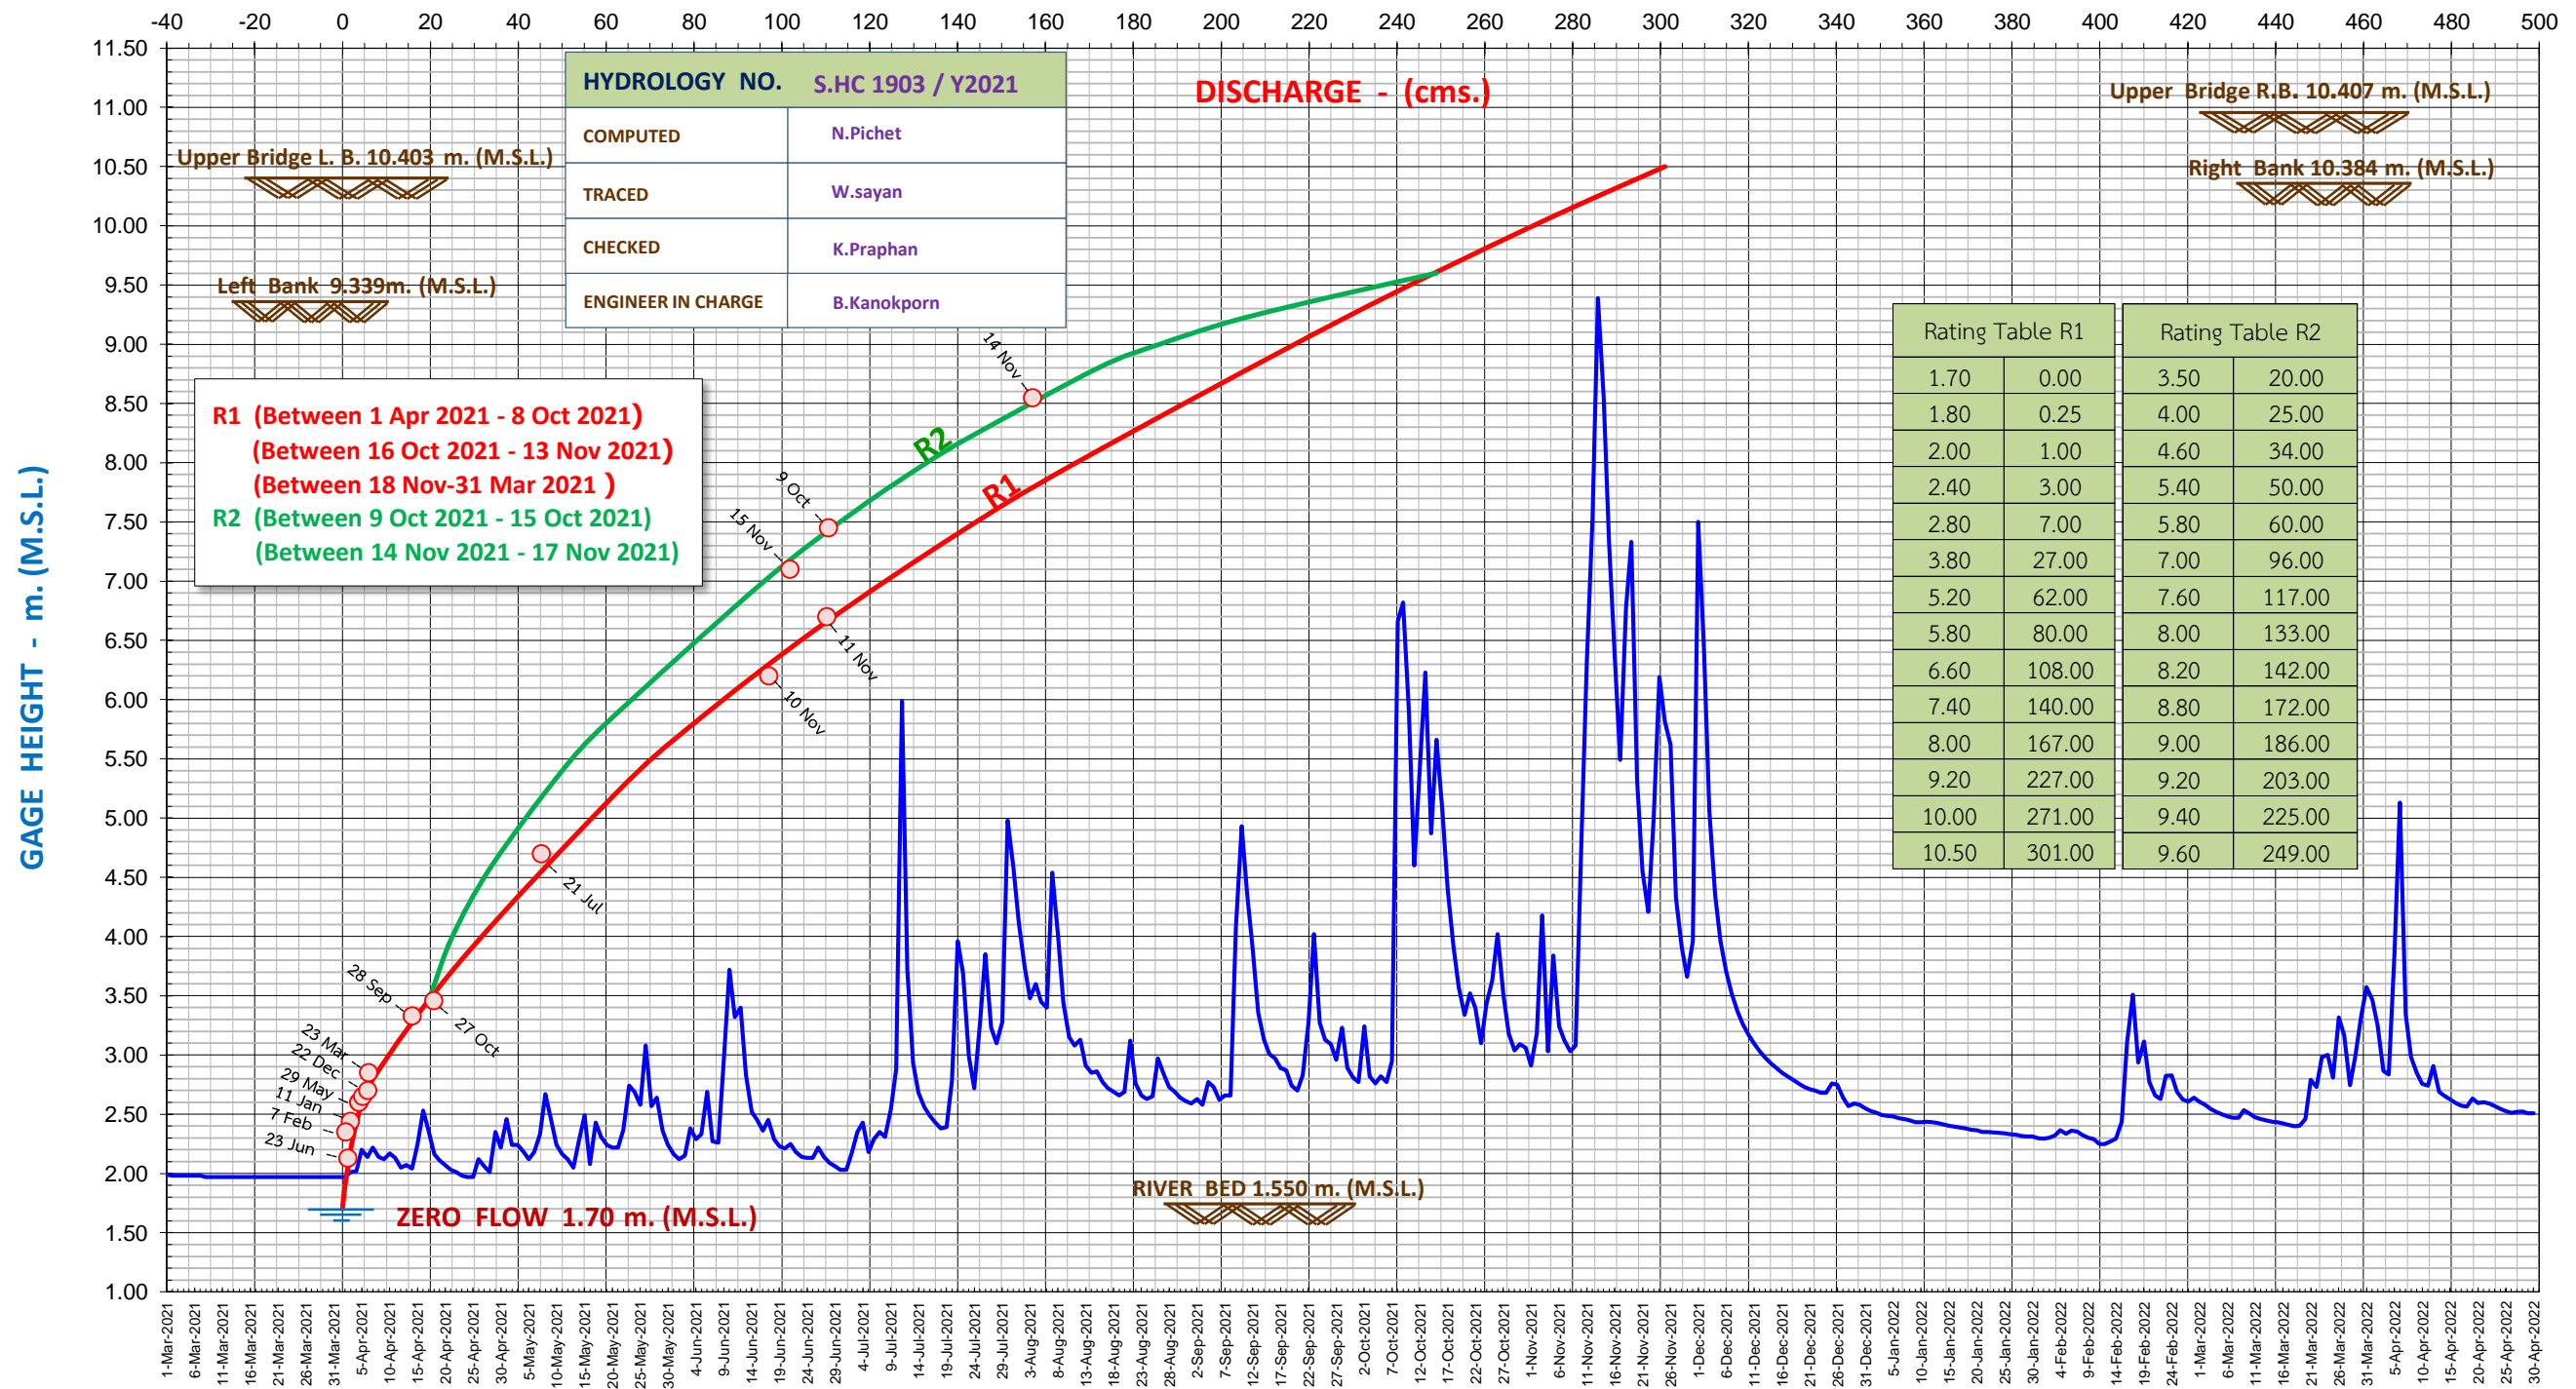

## DAILY MEAN GAGE HEIGHT AND RATING CURVE WATER YEAR 2021 STATION X.53A KHLONG CHUMPHON AT BAN WANG PHAI , MUEANG , CHUMPHON

April	May	June	July	August	September	October	November	December	January	February	March
-------	-----	------	------	--------	-----------	---------	----------	----------	---------	----------	-------